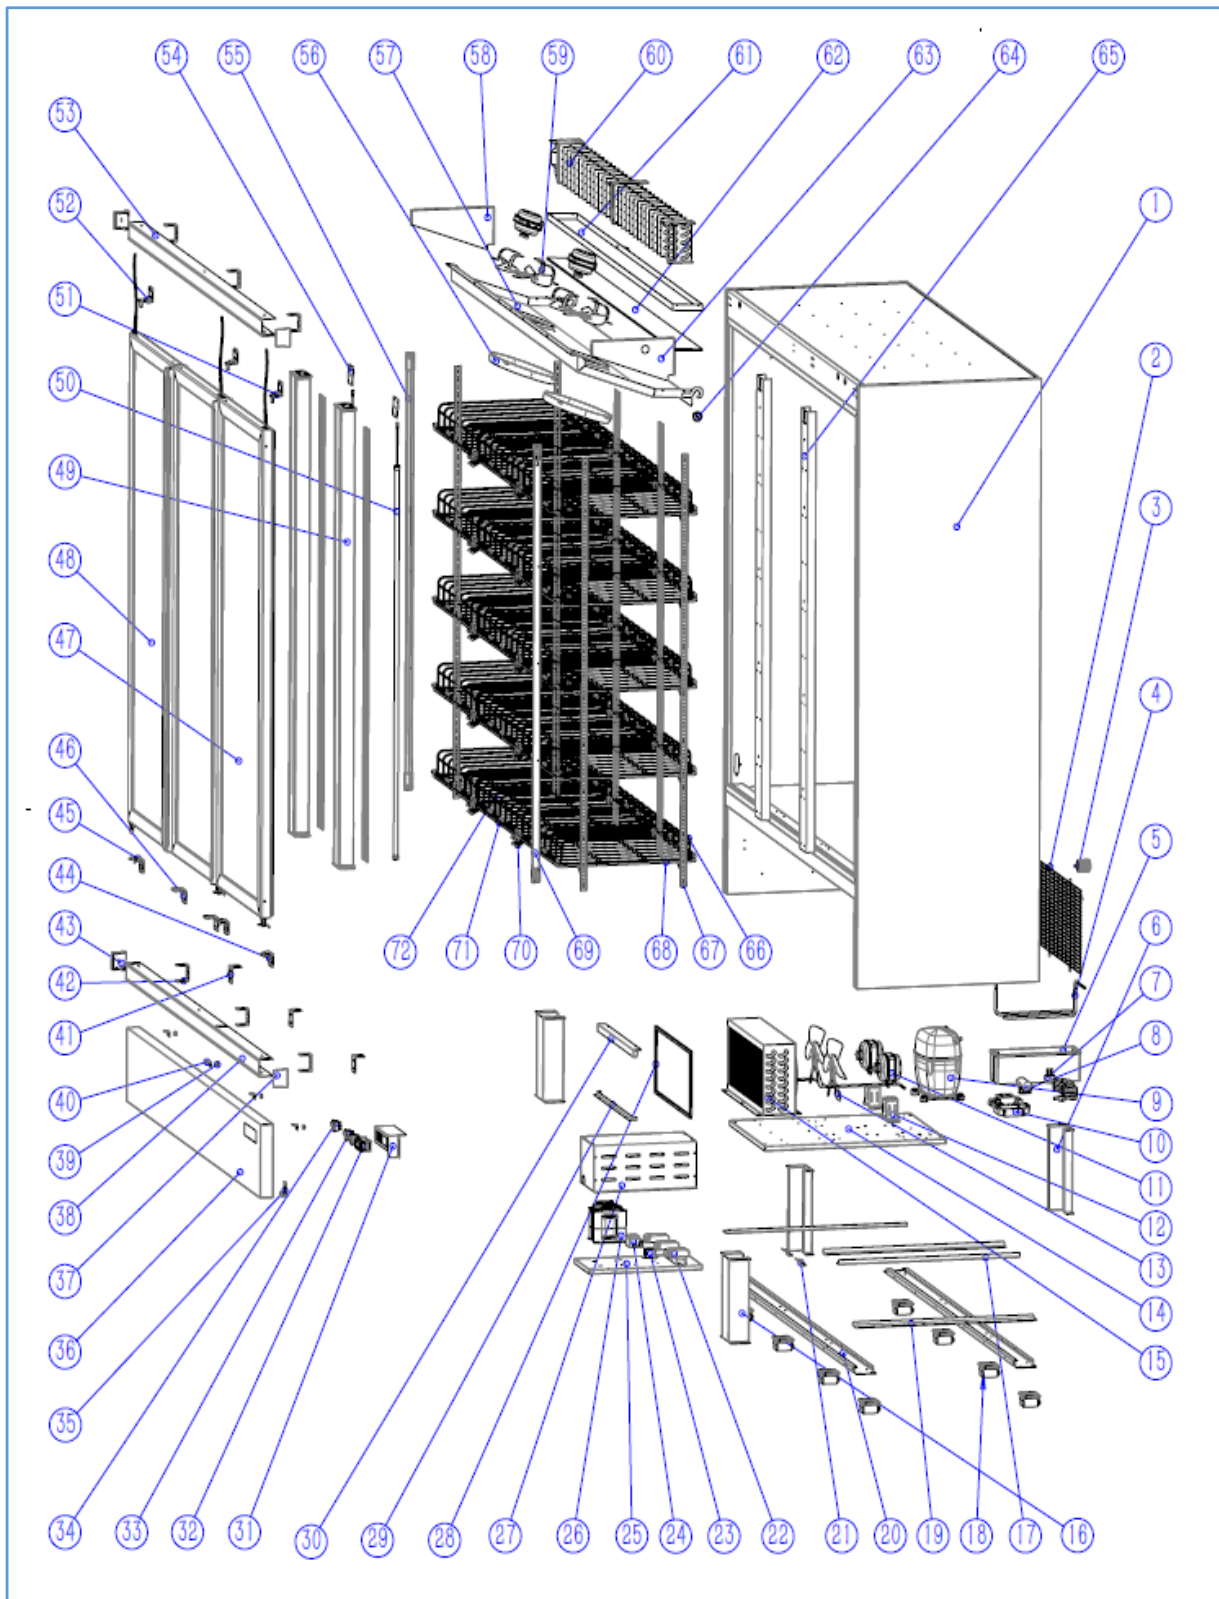

7455.2205

Onderdelen informatie

Erzatzteil information

Spare part information

Information de pièces

Onderdelenlijst 7455.2205

POS:	Art.No.:	Omschrijving:	Aantal:
1		Cabinet body	1
2		Back grid	2
3		Support leg	2
4		Water self-evaporation pipe	1
5	9338.2282	Water tray	1
6		Rack upright support	2
7		Power wire	1
8		Dryer filter	1
9	9180.0300	Compressor	1
10		Wiring connecting box	1
11	9390.1425	Weiguang shaded pole motor	4
12		Condenser fan supporter	2
13	9338.1885	Air suction fan blade	4
14		Compressor plate	1
15	9338.2220	Condenser	1
16		Rack upright support	2
17		Rack track	2
18		Castor	8
19		Side plate reinforce metal	2
20		Cabinet bottom plate	2
21		Compressor fix plate	2
22	9338.2284	LED driver	3
23		Relay	1
24		Transformer	1
25		Electric fix plate	1
26	9338.2286	Heating glass transform	1
27		Electric protect	1
28		Filter net accessories	1
29		Filter net down	1
30		Filter net up	1
31		Switch panel	1
32	9993.7072	Digital Thermostat	1
33	9030.0510	Rocker switch	2
34	9030.0510	Rocker switch	1
35		Compressor front panel fix	2
36		Compressor front panel	1
37		Lintel cover 2	2
38		Lintel	1
39	9338.2290	Door magnet	4
40		Electromagnet fix plate	4
41		Evaporator fan motor supporter	3
42		Lintel fix plate	6
43		Lintel cover 1	2
44	9338.2296	Right Door bottom hinge	2
45	9338.2292	Left door bottom hinge	1
46		Door Support	1
47		Right glass door	2