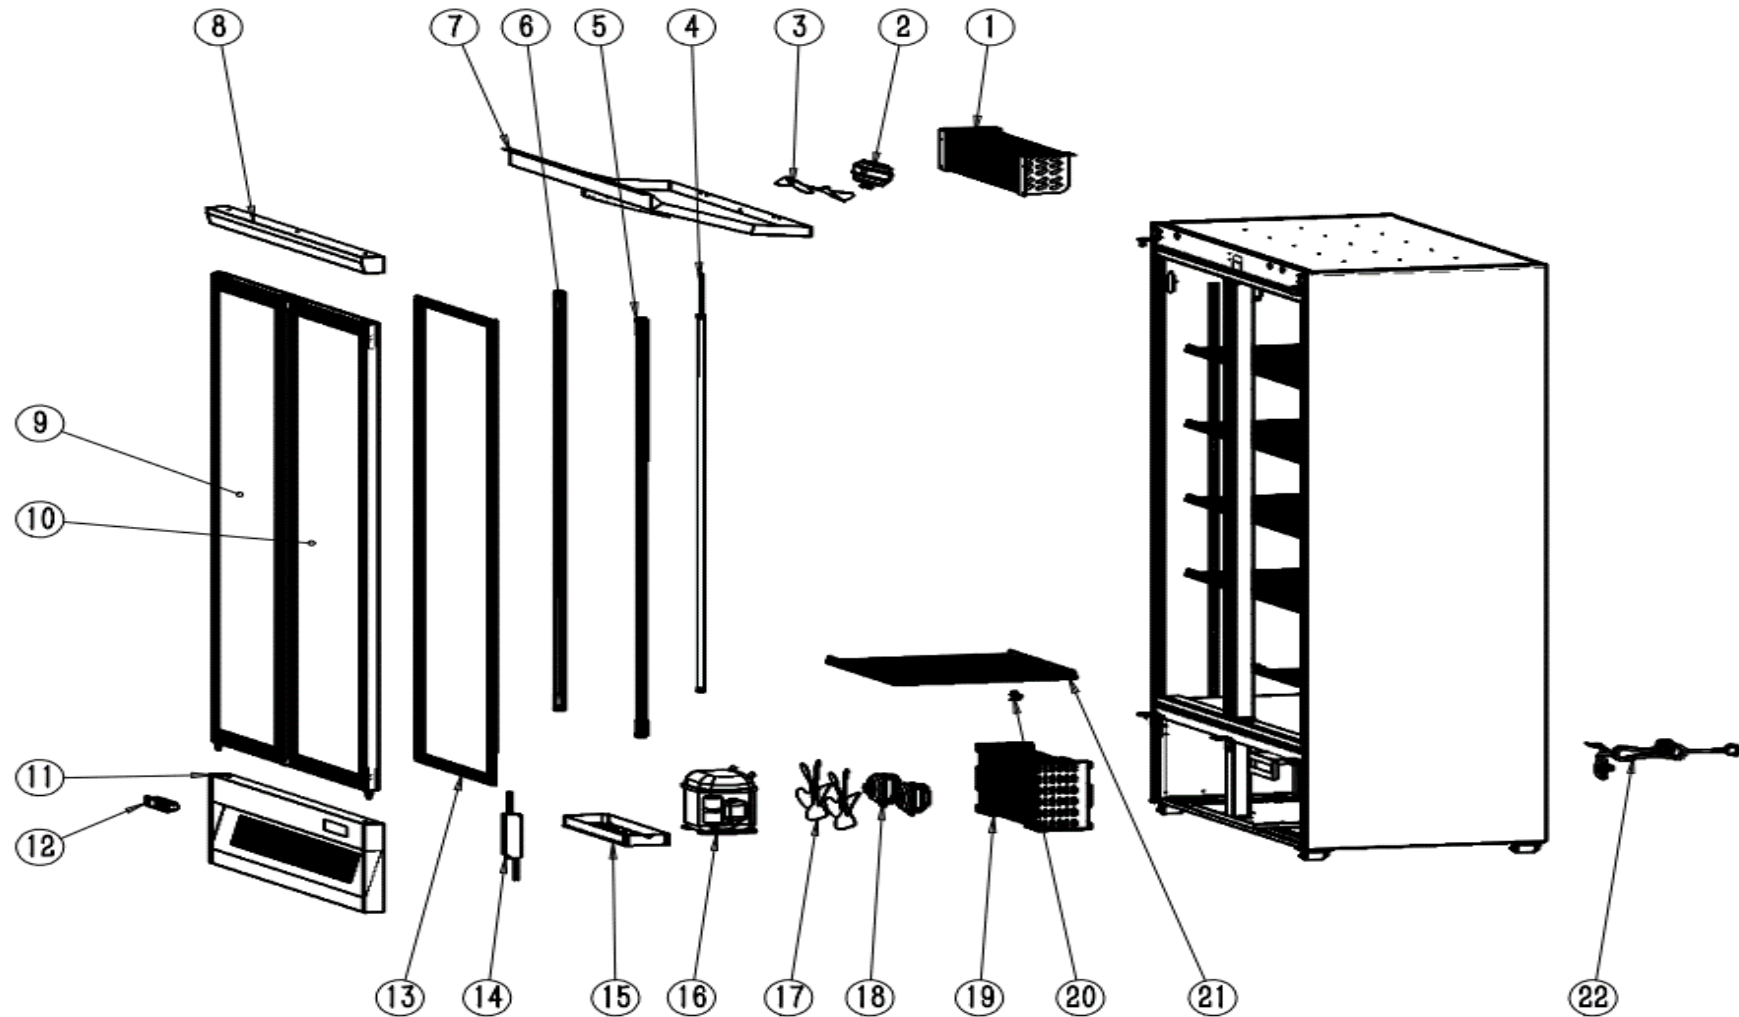

7455.2200

R290

Onderdelen informatie
Erzatzteil information
Spare part information
Information de pièces

POS:	Art.No.:	Omschrijving:	Aantal:
1	CS9338.2932	Evaporator	1
2	CS9390.1425	Evaporator fan motor	1
3	CS9338.1885	Evaporator fan blade	1
4	CS9338.2262	Middle LED light T5	1
5	CS9338.2264	LED light right	1
6	CS9338.2260	LED light left	1
7		Evaporator fan motor cover panel	1
8		Top decoration panel	1
9	CS9338.2494	Glass door left	1
10	CS9338.2492	Glass door right	1
11	CS9338.2384	Front grill	1
12	CS9390.2410	Digital controller	1
13	CS9338.2306	Door seal	2
14	CS338.2308	Led light driver	1
15		Water tray	1
16	CS9338.2246	Compressor	1
17	CS9338.1885	Condenser fan blade	2
18	CS9390.1425	Condenser fan motor	2
19	CS9338.2252	Condenser	1
20	CS7455.2225	Kclip	45
21	CS7455.2226	Shelf	10
22	CS9392.0830	Power cable	1