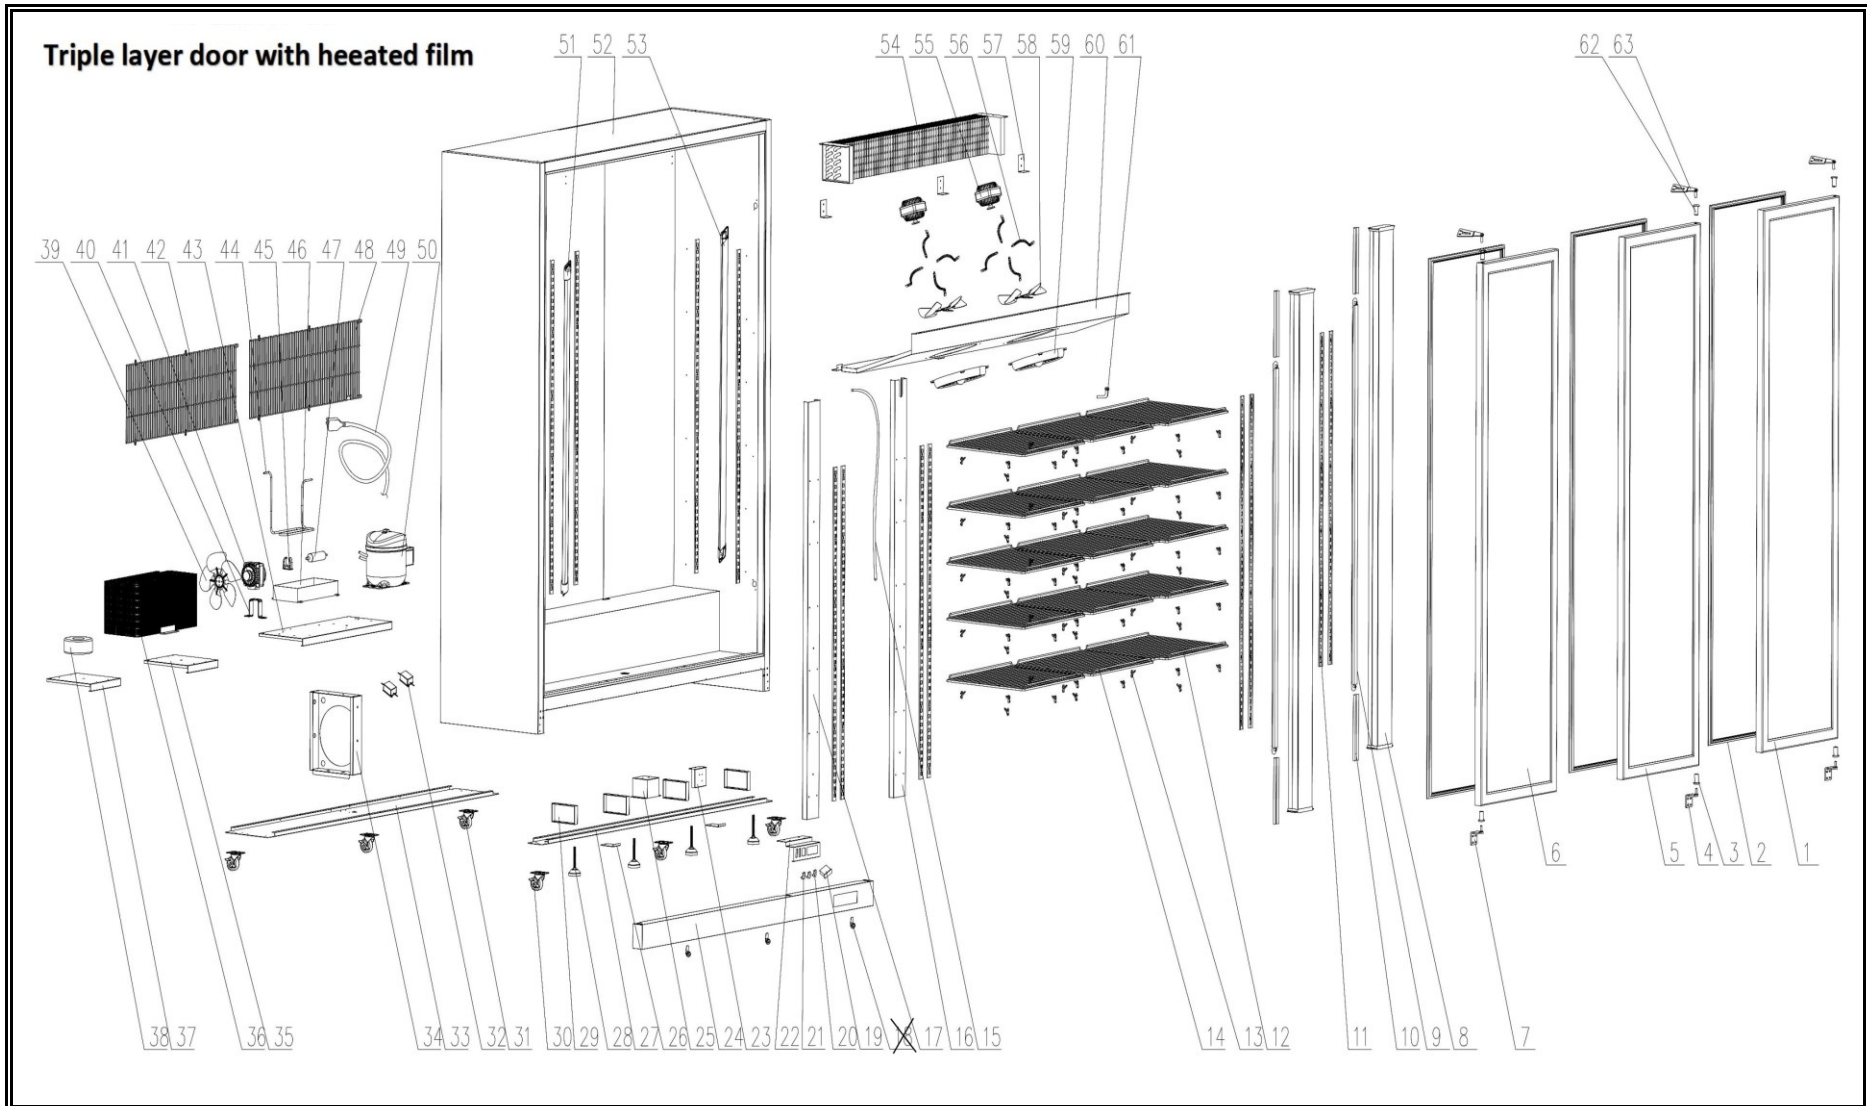

## Onderdelenlijst 7455.1925

POS:	Art.No.:	Omschrijving:	Aantal:
1	CS9338.6048	Triple Layer Right Glass Door with Heated Film	1
2	CS9338.6022	Door seal	3
3	**	Door sleeve	3
4	CS9338.1788	Right lower hinge	2
5	CS9338.6048	Triple Layer Right Glass Door with Heated Film	1
6	CS9338.6052	Triple Layer Left Glass Door with Heated Film	1
7	CS9338.1786	Left lower hinge	1
8	**	Central sill	2
9	CS9338.6028	Middle LED light	2
10	**	Light cover	4
11	**	Shelf strip	12
12	CS7455.2355	Side shelf	10
13	CS7455.1388	K clip	60
14	CS7455.2360	Middle shelf	5
15	**	Corrugated pipe	1
16	**	Conduit cover A	1
17	**	Conduit cover B	1
19	CS9338.6032	Carel Thermostat	1
20	**	Power switch	1
21	**	Light / Heating switch	2
22	**	Thermostat mounting support	1
23	**	Middle door mounting support	1
24	CS9338.6024	Front panel	1
25	**	Castor mounting support	1
26	**	Front panel mounting support	2
27	**	Front castor panel	1
28	CS9338.6034	Support foot	4
29	**	Support foot mounting support	4
30	CS9338.1592	Castor with brake	3
31	CS9338.1596	Castor without brake	3
30+31	CS7455.2350	Castorset 4x (2x w Brake/2x wo Brake)	1
32	**	Power supply	2
33	**	Back castor panel	1
34	**	Compressor strengthen support	1
35	**	Condenser mounting panel	1
36	CS9338.6046	Condenser	1
37	**	Condenser mounting panel	1
38	**	Ring transformer	1
39	**	Fan blade	1
40	**	Fan motor support	1
41	CS9338.6036	Fan motor	1
42	**	Back cover in right	1
43	**	Compressor mounting panel	1
44	CS9338.6044	Defrost pipe	1

## Onderdelenlijst 7455.1925

POS:	Art.No.:	Omschrijving:	Aantal:
45	**	Filter clip	1
46	CS9338.6038	Water tray	1
47	**	Dry filter	1
48	**	Back cover in left	1
49	**	Cable	1
50	**	Compressor	1
51	CS9338.6040	Left LED light	1
52	**	Cabinet	1
53	CS9338.6050	Right LED light	1
54	CS9338.6042	Evaporator	1
55	CS9338.6036	Evaporator fan	2
56	**	Evaporator fan mounting panel	8
57	**	Fan mounting support	3
58	**	Fan blade	2
59	**	Fan cover	2
60	**	Fan mounting panel	1
61	**	Drain	1
62	**	Door sleeve	3
63	**	Top hinge	3