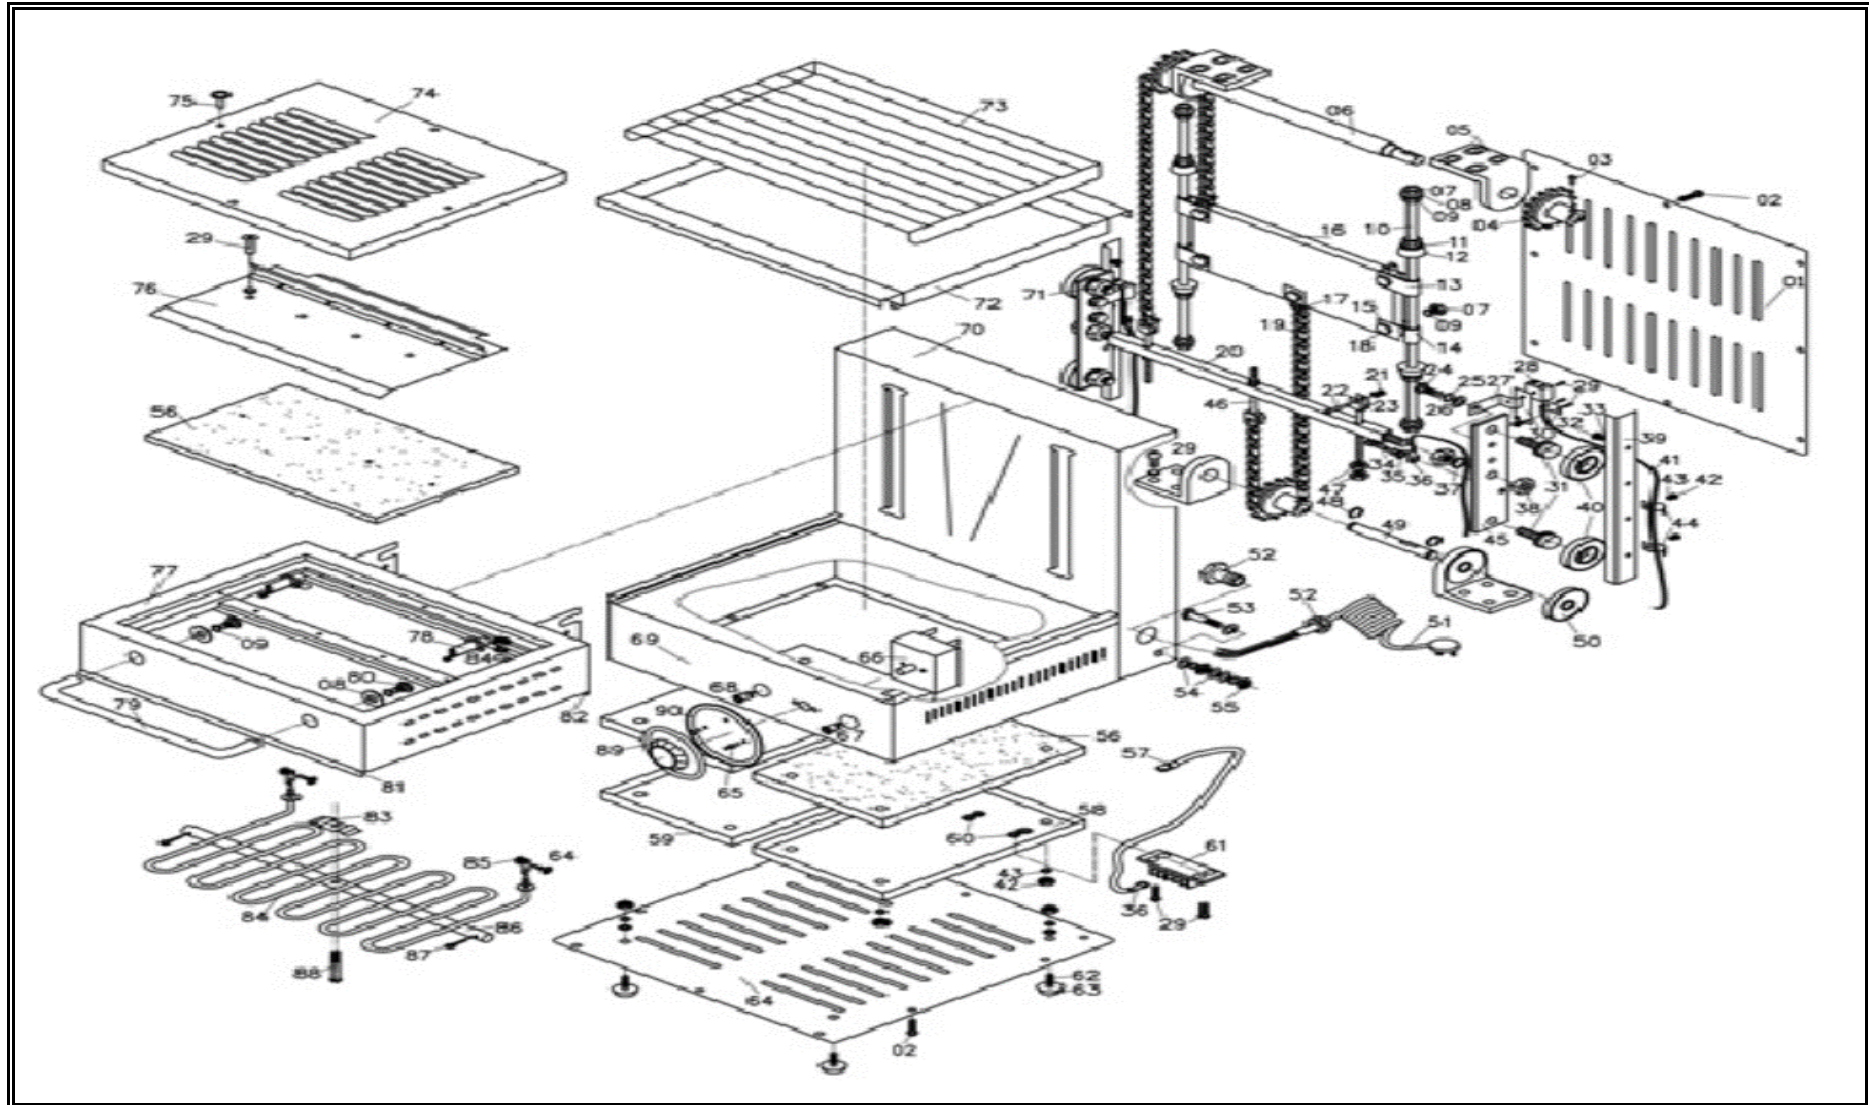

**7455.1600**

Onderdelen informatie  
Erzatzteil information  
Spare part information  
Information de pièces

POS:	Art.No.:	Omschrijving:	Aantal:
1		Back housing cover	1
2		Screw for back houding cover	6
3		Screw	1
4		Gear	2
5		Bracket	2
6		Axle	1
7		Nut	2
8		Washer	2
9		Spring washer	2
10		Guide bar counterweight	2
11		Rubber washer	2
12		Rubber stud	2
13		Glider	2
14		Bushing	4
15		Bracket	2
16		Counterweight	1
17		Bracket	1
18		Bolt	1
19		Chain	1
20		Suspension bracket	1
21		Nut	2
22		Screw	1
23		Bracket for chain	1
24		Bolt	1
25		Spring washer	1
26		Washer	1
27		Bracket	1
28		Terminal bracket	1
29		Screw	4
30		Insulation plate	1
31		Axle pin	2
32		Nut	1
33		Spring washer	1
34		Screw	1
35		Washer	1
36		Pulley	1
37		Spring washer	1
38		Nut	1
39		Guide rail	2
40		Bearing	2
41		Spring tread tube	2
42		Nut	1
43		Spring washer	1

POS:	Art.No.:	Omschrijving:	Aantal:
44		Bracket	1
45		Bracket	1
46		Bolt	1
47		Nut	1
48		Ring	2
49		Axle	1
50		Bearing	2
51	9392.0830	Power cord	1
52		Cord inlet with retention	1
53		PE connector screw	1
54		PE connector washer	1
55		PE connector screw	1
56		Insulation plate	1
57		Wire jacket	1
58		Insulation cover plate	1
59		Insulation cover plate	1
60		Nut	8
61		Bracket	1
62		Bolt	4
63		Foot	4
64		Bottom housing cover	1
65		Bottom housing cover screw	6
66	9162.5310	Energy regulator	1
67	9344.0000	Indicator light (orange)	1
68	9344.0010	Indicator light (green)	1
69		Housing	1
70		Housing (back)	1
71		Washer	2
72		Drip tray	1
73		Grid	1
74		Upper housing cover	1
75		Screw	4
76		Insulation cover plate	1
77		Upper housing	1
78		Porcelain bracket	2
79		Handle	1
80		Screw for handle	2
81		Bracket (front)	1
82		Bracket (back)	1
83		Heating element clip	2
84	9343.0145	Heating element	1
85		Nut	2
86		Support	1

## Onderdelenlijst 7455.1600

POS:	Art.No.:	Omschrijving:	Aantal:
87		Cotter pin	2
88		Screw	2
89		Knob	1
90		Base plate with graduation ring	1