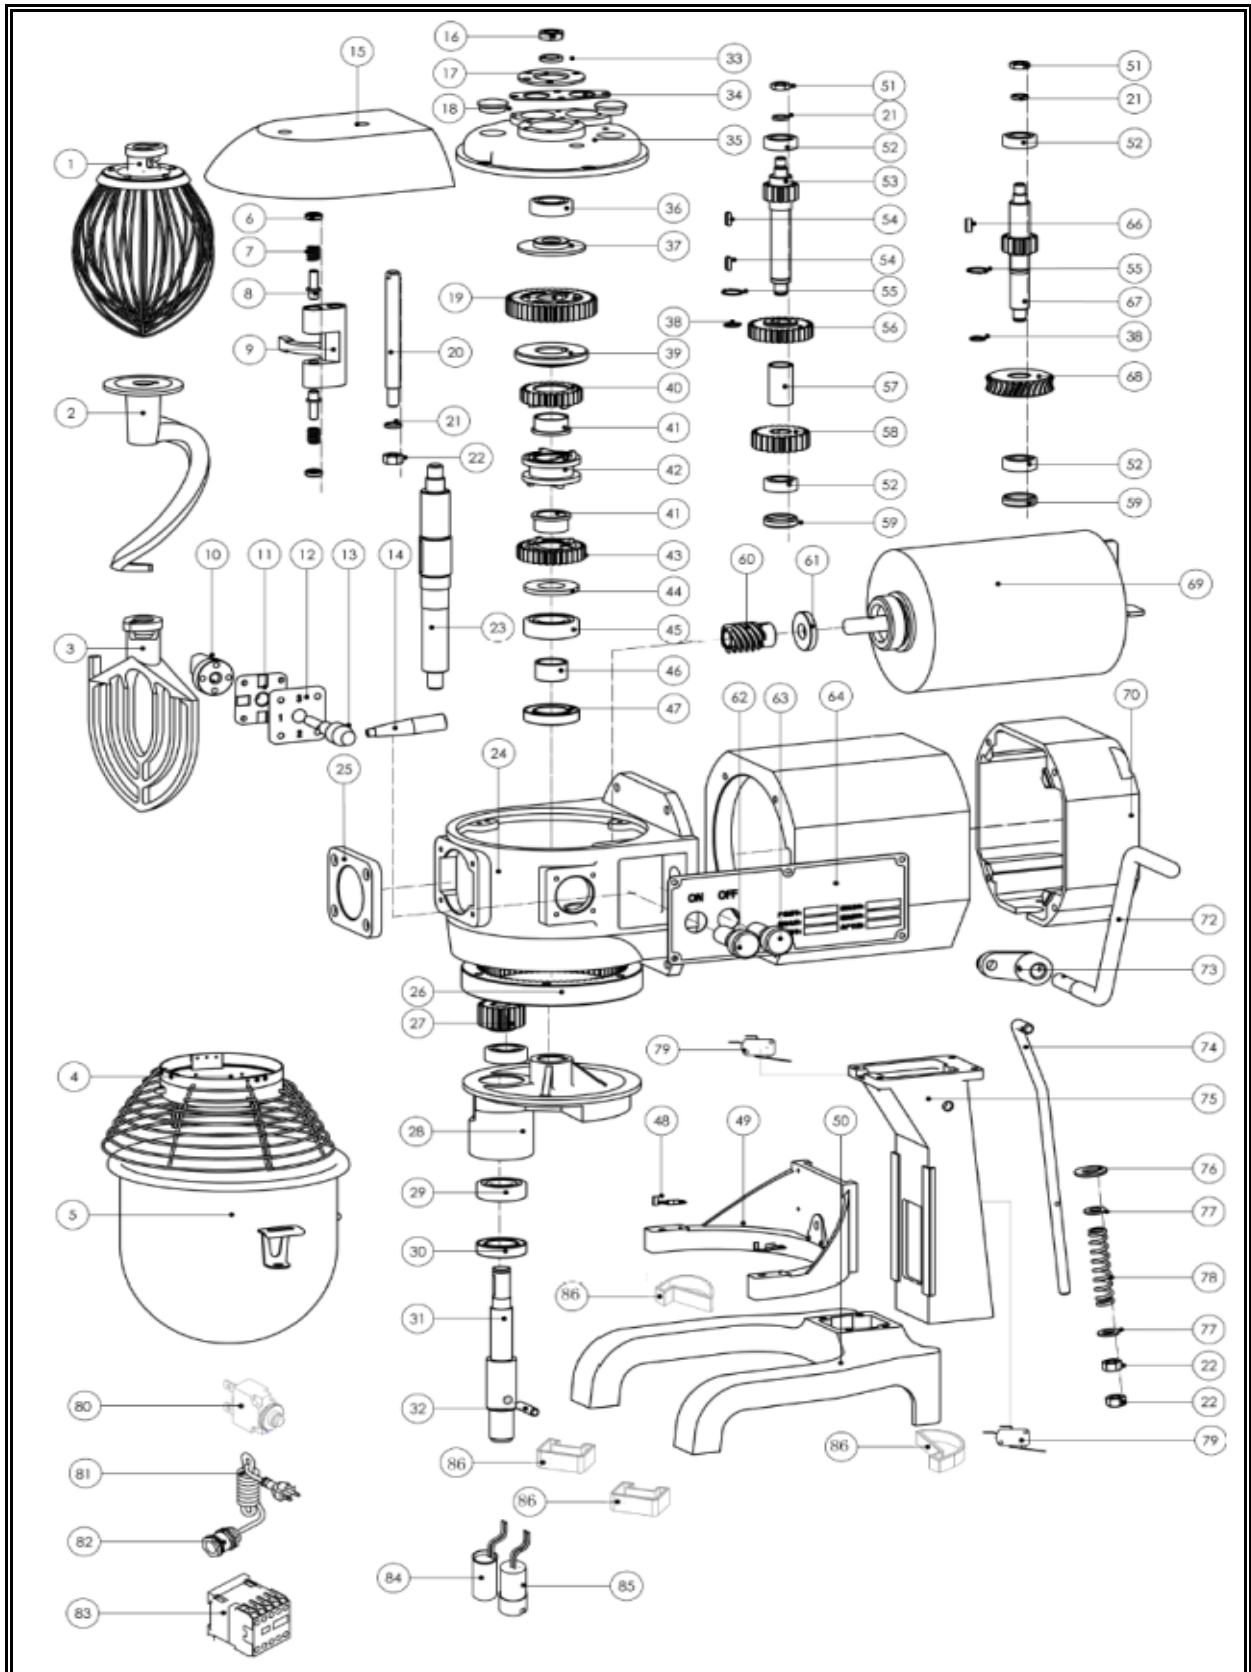

7455.1420

Onderdelen informatie
Erzatzteil information
Spare part information
Information de pièces

POS:	Art.No.:	Omschrijving:	Aantal:
1	7455.1470	Wire Whip	1
2	7455.1497	Spiral Dough Hook	1
3	7455.1485	Flat Beater	1
4	9008.1670	Safety Guard	1
5	7455.1455	Bowl Assembly	1
6		Cap	1
7		Spring	1
8		Pin Shaft	1
9		Shifting Yoke	1
10-14		Handle Assembly	1
15	9008.1685	Hood	1
16		Nut	1
17		Pressing Plate	1
18		Plug Cover	1
19,23,37,39-45		Gear Selector	1
20		Declutch Shift Shaft	1
21		Washer	1
22		Nut	1
24		Gear Box (old version)	1
24		Gear Box(After 5066979-UK)	1
25		End Cap	1
26		Internal Gear	1
27		Gear	1
28		Operating Shaft	1
29		Bearing	1
30		Oil Seal	1
31		Working Shaft	1
32		Retainer Pin	1
33		Spring	1
34		Pressing Plate	1
35		Transmission Support	1
36		Bearing	1
38		Circlips for Shaft	1
46		Bushing	1
47		Oil Seal	1
48		Locking Clamp	1
49		Bowl Support	1
50		Case	1
51		Nut	1
52		Bearing	1
53		Gear	1
54		Key	1
55		Circlips for Shaft	1

POS:	Art.No.:	Omschrijving:	Aantal:
56		Gear	1
57		Bushing	1
58		Gear	1
59		Washer	1
60	9008.1148	Worm wheel	1
69		Motor (With Tool)	1
61		Oil seal	1
62	9008.1660	Green Button	1
63	9008.1665	Red Button	1
64		Panel	1
66		Key	1
67		Shaft Worm Gear	1
68		Worm Wheel/Gear	1
70		Rear Casing(old version)	1
70		Rear Casing(After 5066979-UK)	1
72		Handle-shifter	1
73		Crank Lever	1
74		Connecting Rod	1
75		Pillar	1
76		Clamp Plate	1
77		Clamp Plate	1
78		Spring	1
79		Micro Switch	1
80		Overload Switch	1
81		Power Cord	1
82		Gland	1
83		Contact Switch	1
84		Capacitor	1
85		Start Capacitor	1
86		Rubber Pad and Screw	1