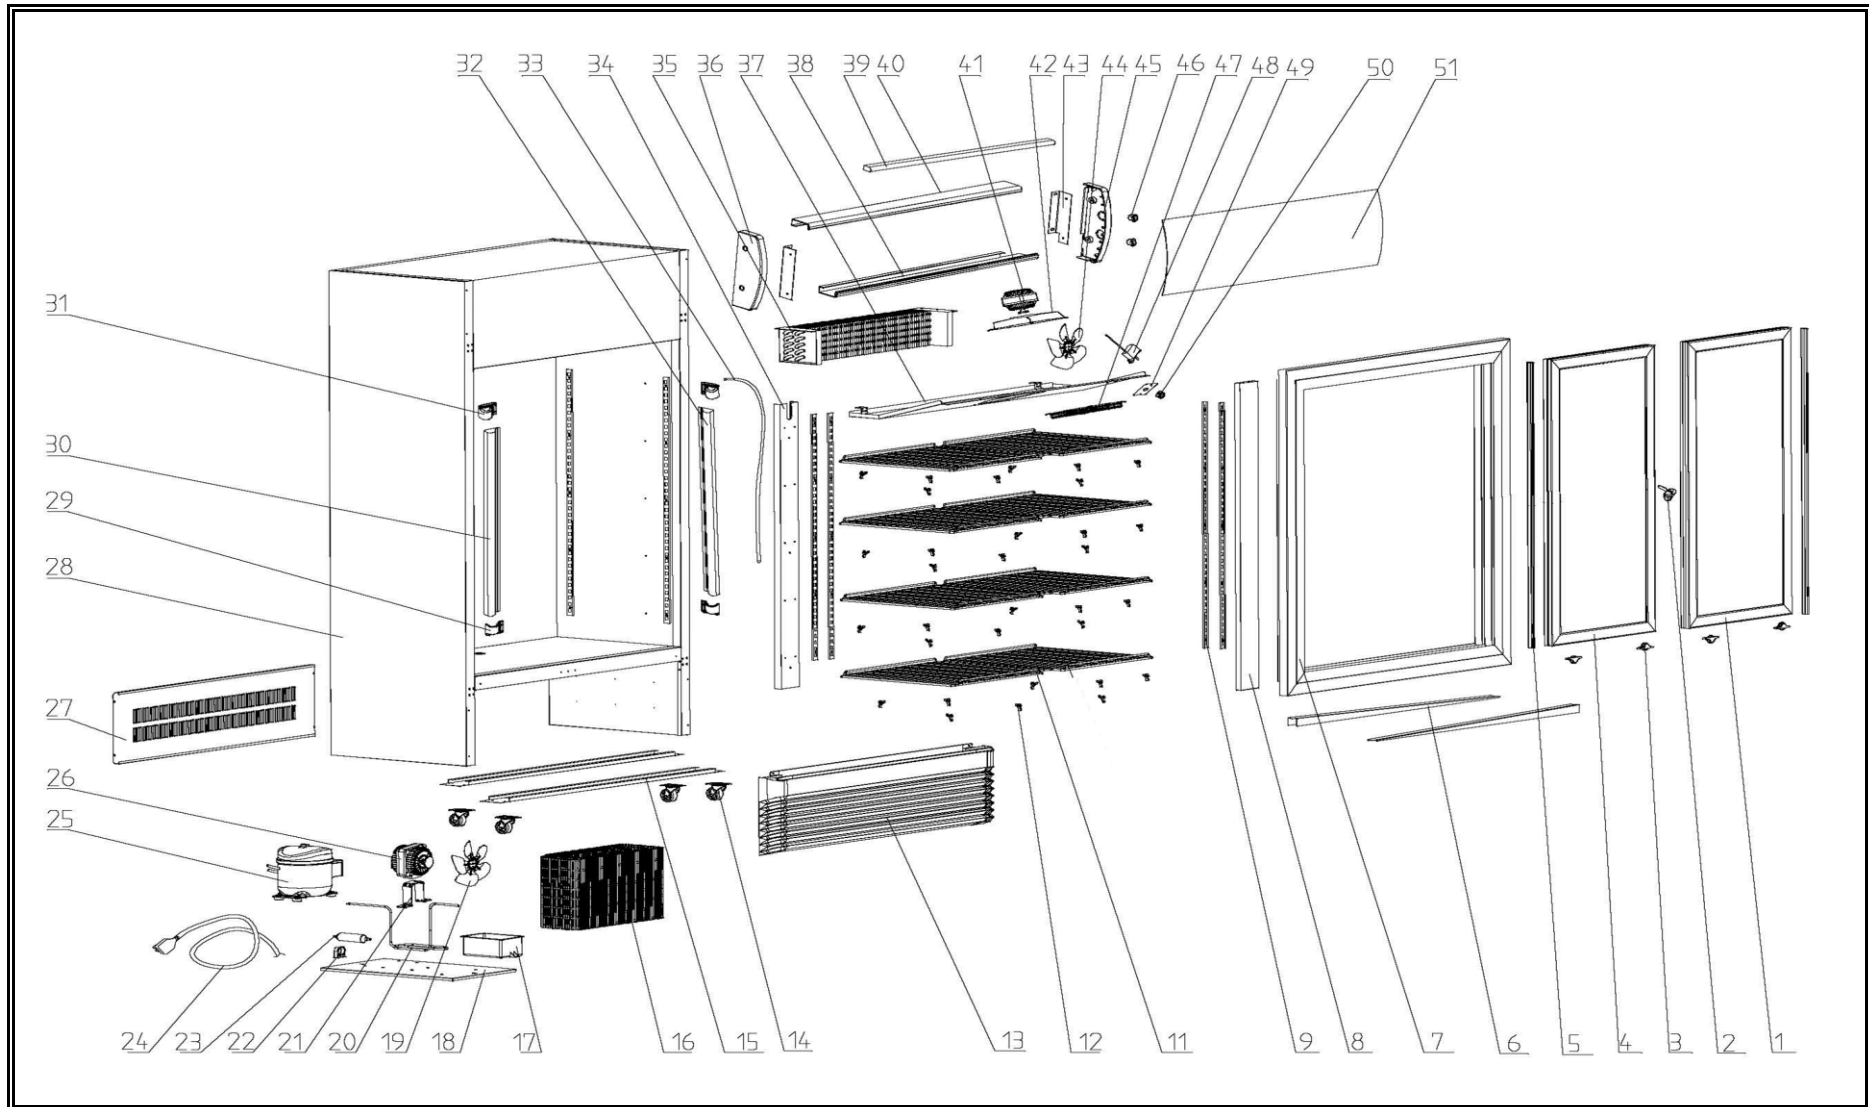

7455.1396

R290

Onderdelen informatie
Erzatzteil information
Spare part information
Information de pièces

POS:	Art.No.:	Omschrijving:	Aantal:
1		Right glass door	1
2	CS9338.0300	Door lock	1
3	CS9338.2605	Pulley	1
4		Left glass door	2
5		Door seal	2
6		Guide rail	1
7		Door frame	2
8		Central sill	1
9		Shelf strip	8
10		Shelf	8
12	CS7455.1388	Shelf clip	32
13.1	CS9338.1593	Front panel beam	1
13.2	CS9338.1593	Front panel middle beam	2
13.3	CS9338.1593	Lower beam of front panel	1
13.4	CS9338.1593	Left cover of front panel	1
13.5	CS9338.1593	Right cover of front panel	1
13.6	CS9338.1593	Rear cross member on front panel	1
14.1	CS9338.1596	Caster without brake	2
14.2	CS9338.1592	Caster with brake	2
15		Caster installed panel	1
16		Condenser	1
17		Water tray	1
18		Compressor installed panel	1
19		Condenser fan blade	1
20		Second condenser	1
21		Fan support	1
22		Dryer clip	1
23		Dryer filter	1
24		Power cord	1
25		Compressor	1
26	CS9338.6004	High Efficiency Condenser fan	1
27		Back cover	1
28		Cabinet	1
29		Light cover(Right)	2
30		Left LED light	1
31		Light cover(Left)	2
32		Right LED light	1
33		Water pipe	1
34		Pipe cover	1
35	CS9338.1982	Evaporator	1
36	CS7455.2320	Canopy left cover	1
37		Fan installed panel	1
38	CS7455.2320	Canopy bottom support	1