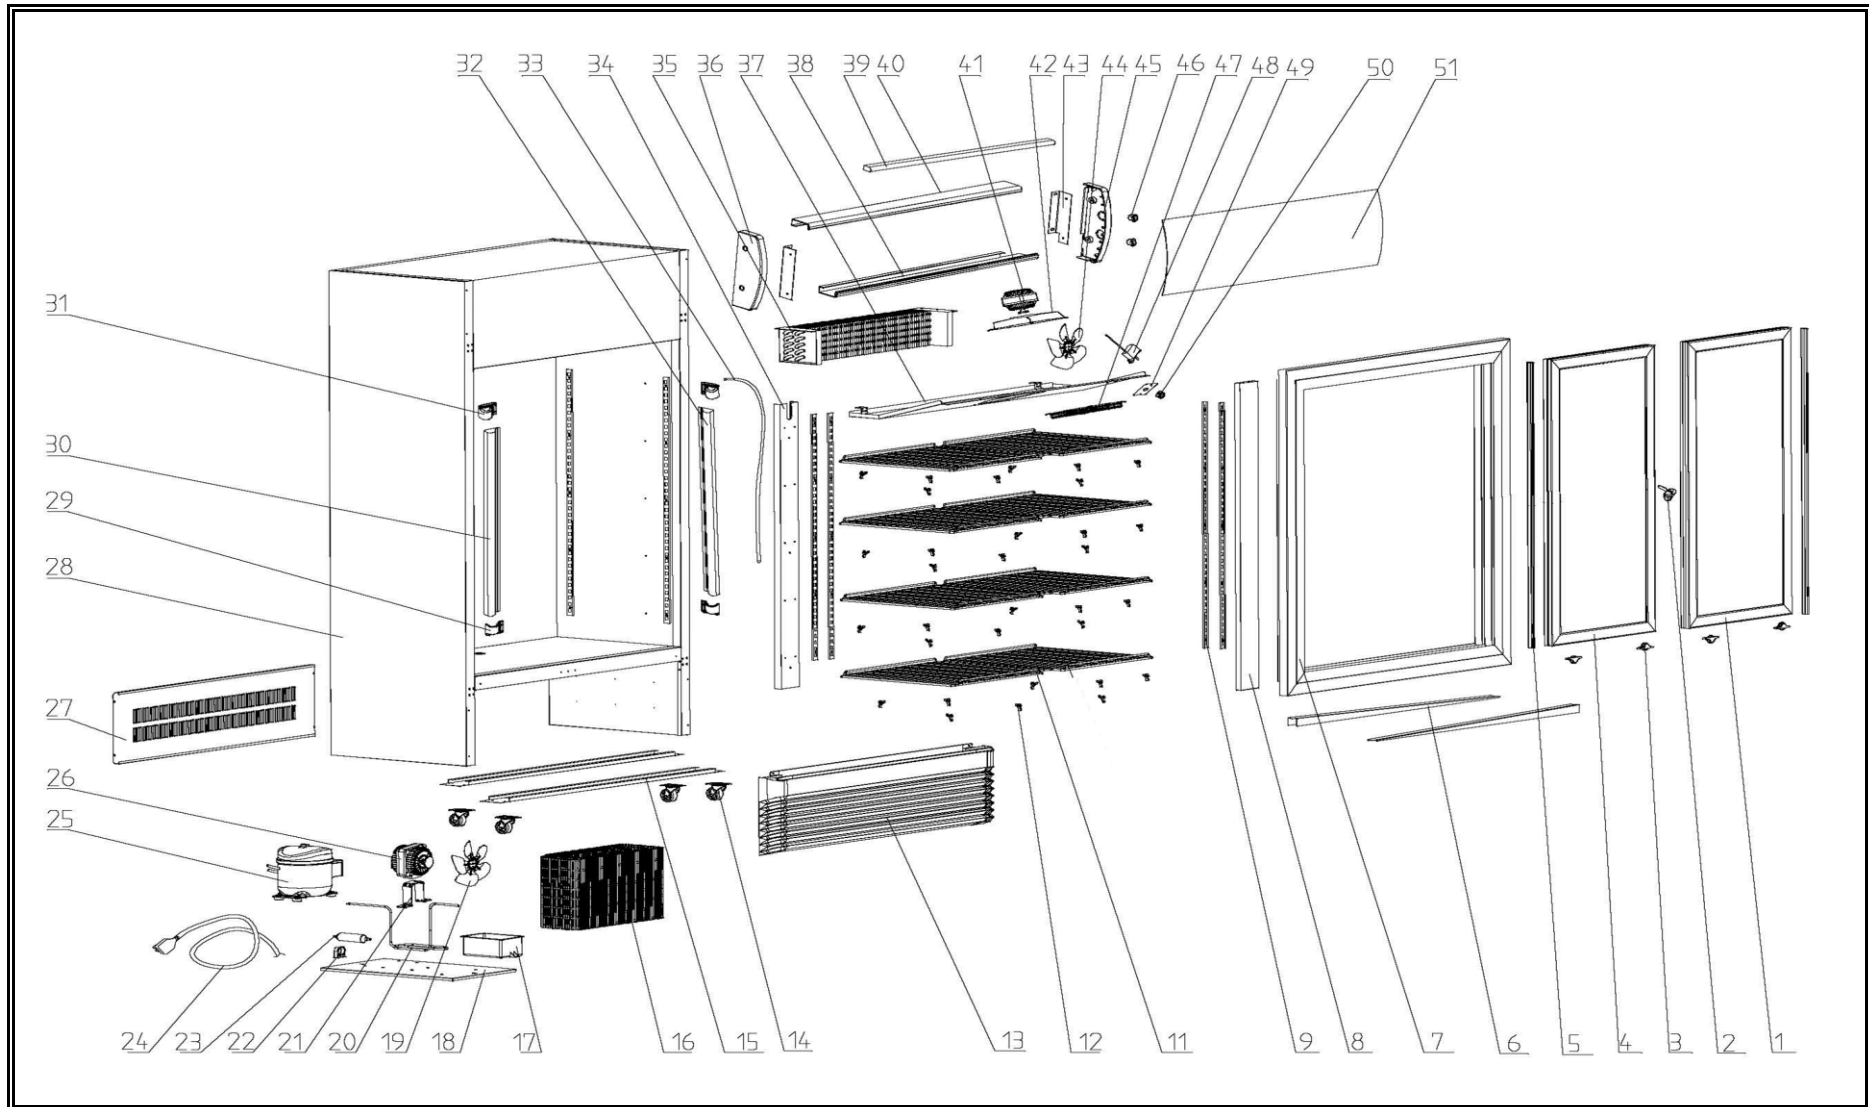

**7455.1395**

**R290**

Onderdelen informatie  
Erzatzteil information  
Spare part information  
Information de pièces

POS:	Art.No.:	Omschrijving:	Aantal:
1	CS9338.1978	Right glass door	1
2	CS9338.0300	Door lock	1
3	CS9338.2605	Pulley	1
4		Left glass door	2
5		Door seal	2
6		Guide rail	1
7		Door frame	2
8		Central sill	1
9		Shelf strip	8
10		Shelf	8
12	CS7455.1388	Shelf clip	32
13,1	CS9338.1593	Front panel beam	1
13,2	CS9338.1593	Front panel middle beam	2
13,3	CS9338.1593	Lower beam of front panel	1
13,4	CS9338.1593	Left cover of front panel	1
13,5	CS9338.1593	Right cover of front panel	1
13,6	CS9338.1593	Rear cross member on front panel	1
14,1	CS9338.1596	Caster without brake	2
14,2	CS9338.1592	Caster with brake	2
15		Caster installed panel	1
16		Condenser	1
17		Water tray	1
18		Compressor installed panel	1
19		Condenser fan blade	1
20		Second condenser	1
21		Fan support	1
22		Dryer clip	1
23		Dryer filter	1
24		Power cord	1
25		Compressor	1
26	CS9338.6004	High Efficiency Condenser fan	1
27		Back cover	1
28		Cabinet	1
29		Light cover(Right)	2
30		Left LED light	1
31		Light cover(Left)	2
32		Right LED light	1
33		Water pipe	1
34		Pipe cover	1
35	CS9338.1982	Evaporator	1
36	CS7455.2320	Canopy left cover	1
37		Fan installed panel	1
38	CS7455.2320	Canopy bottom support	1