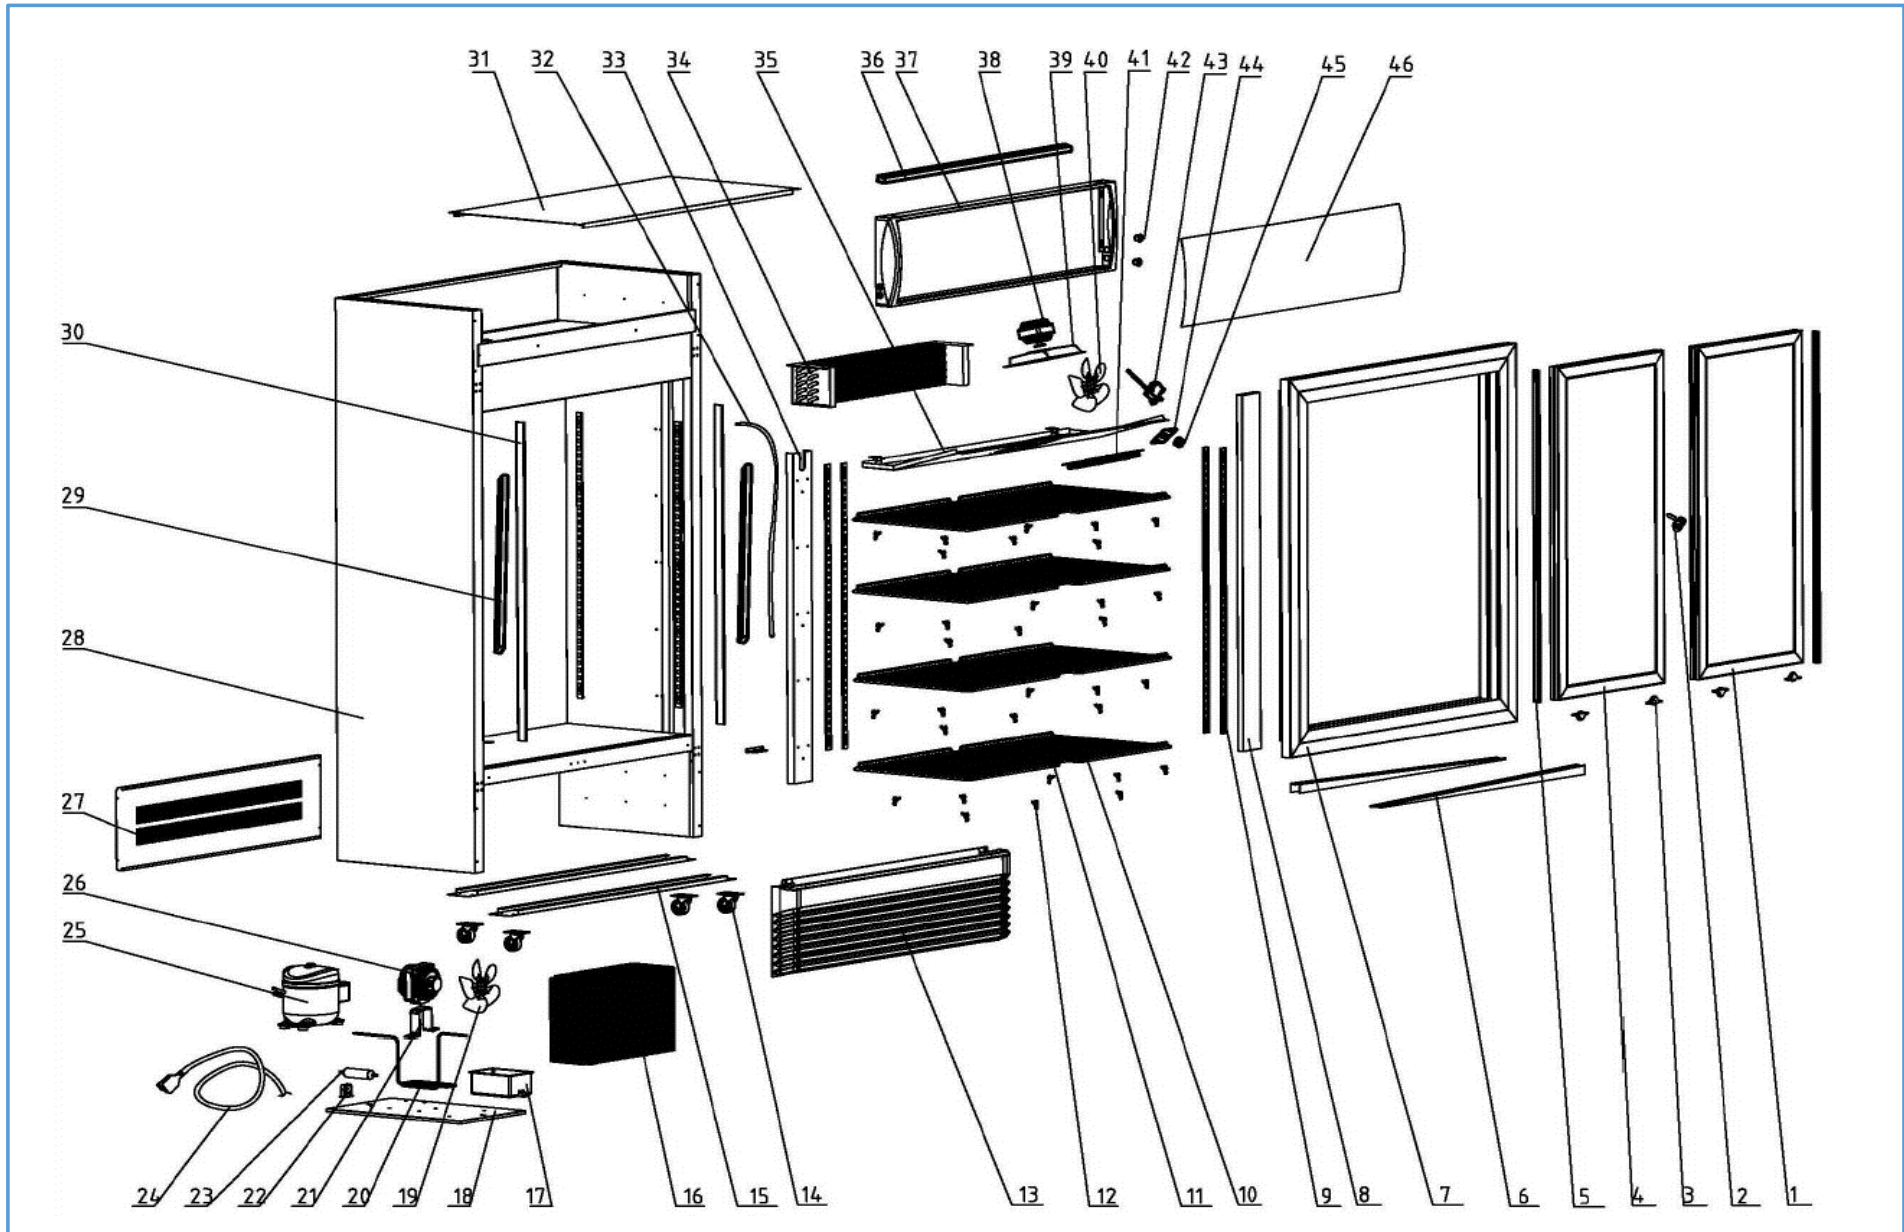

7455.1395

Onderdelen informatie

Erzatzteil information

Spare part information

Information de pièces

Onderdelenlijst 7455.1395

POS:	Art.No.:	Omschrijving:	Aantal:
1	9338.1979	Right glass door	1
2		Lock	1
3		Pulley	4
4	9338.1940	Left glass door	1
5	9338.1599	Door seal	2
6		Guide rail	2
7		Outer door frame	1
8		Center pillar	1
9		Shelf support rack	32
10/11		Shelf	4
12		Shelf support nip	32
13		Front panel	1
14	9338.1596	Wheel	4
15		Wheel installed plate	2
16		Condenser	1
17		Water tray	1
18		Compressor installed plate	1
19	9181.0191	Condenser fan blade	1
20		Second condenser	1
21		Fan support	1
22		Dry filter clip	1
23		Dry filter	1
24		Power cord	1
25	9338.1596	Compressor	1
26	9390.0128	Condenser fan	1
27		Back cover	1
28		Cabinet	1
29	9338.1598	Internal light	2
30		Light cover	2
31		Top panel	1
32		Water drain	1
33		Tube cover	1
34	9338.1982	Evaporator	1
35		Fan installed plate	1
36		Canopy light	1
37		Canopy cover	1
38		Evaporator fan	1
39		Flange	1
40		Evaporator fan blade	1
41		Fan cover	1
42		Light switch	2
43/44		Thermostat	1
45		Knob	1
46		Canopy	1