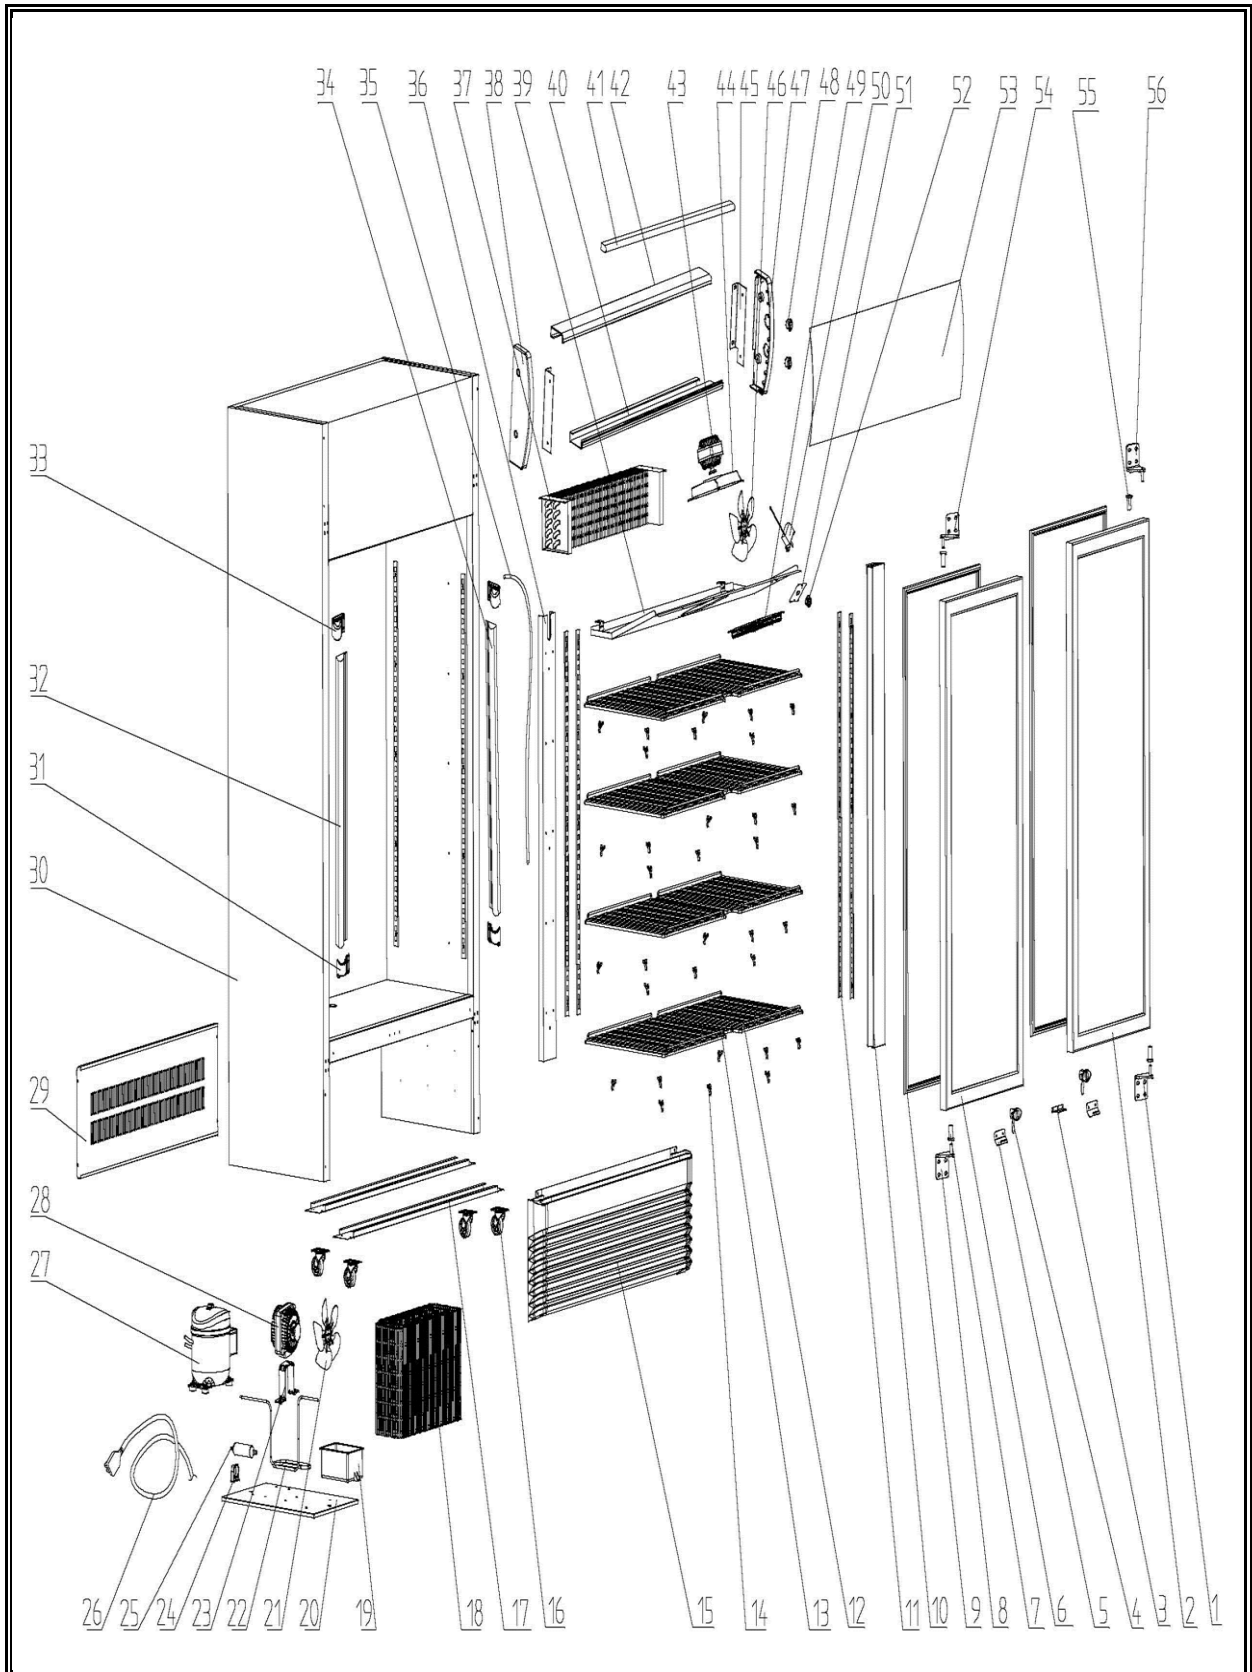

**7455.1390**

**R290**

Onderdelen informatie  
Erzatzteil information  
Spare part information  
Information de pièces

POS:	Art.No.:	Omschrijving:	Aantal:
1	CS9338.1788	Right bottom hinge	1
2	CS9338.1978	Right glass door	1
3		Door support	1
4	CS9338.1847	Door lock	2
5		Lock card	2
6	CS9338.1977	Left glass door	1
7		Door sleeve	2
8	CS9338.1786	Left bottom hinge	1
9	CS9338.1594	Door seal	2
10		Central sill	1
11		Shelf strip	8
12	CS7455.1387	Right shelf	4
13	CS7455.1386	Left shelf	4
14	CS7455.1388	K clip	32
15.1	CS9338.1593	Front panel beam	1
15.2	CS9338.1593	Front panel middle beam	2
15.3	CS9338.1593	Lower beam of front panel	1
15.4	CS9338.1593	Left cover of front panel	1
15.5	CS9338.1593	Right cover of front panel	1
15.6	CS9338.1593	Rear cross member on front panel	1
16.1	CS9338.1592	Caster with brake	2
16.2	CS9338.1596	Caster without brake	2
17		Foot installed panel	2
18		Condenser	1
19		Water tray	1
20		Compressor installed panel	1
21		Condenser fan blade	1
22		Frost water pipe	1
23		Fan support	1
24		Dryer clip	1
25		Dry filter	1
26		Power cord	1
27		Compressor	1
28	CS9338.6004	High Efficiency Condenser fan	1
29		Back cover	1
30		Cabinet	1
31		Light cover(Right)	2
32	CS9338.1688	Left LED light	1
33		Light cover(Left)	2
34	CS9338.1686	Right LED light	1
35		Water pipe	1
36		Pipe cover	1
37	CS9338.1982	Evaporator	1

POS:	Art.No.:	Omschrijving:	Aantal:
38	CS7455.2320	Canopy left cover	1
39		Fan installed panel	1
40	CS7455.2320	Canopy bottom support	1
41	CS9338.2024	Canopy light	1
42	CS7455.2320	Canopy upper support	1
43	CS9338.6004	High Efficiency Evaporator fan	1
44		Fan motor support	1
45	CS7455.2320	Canopy cover support	2
46		Fan blade	1
47	CS7455.2320	Canopy left cover	1
48	CS9338.4140	Light switch	2
49		Fan cover	1
50	CS9338.6006	Operating model thermostat	1
53	CS7455.2320	Canopy plastic	1
54	CS9338.1786	Left bottom hinge	1
55		Door sleeve	2
56	CS9338.1788	Right bottom hinge	1