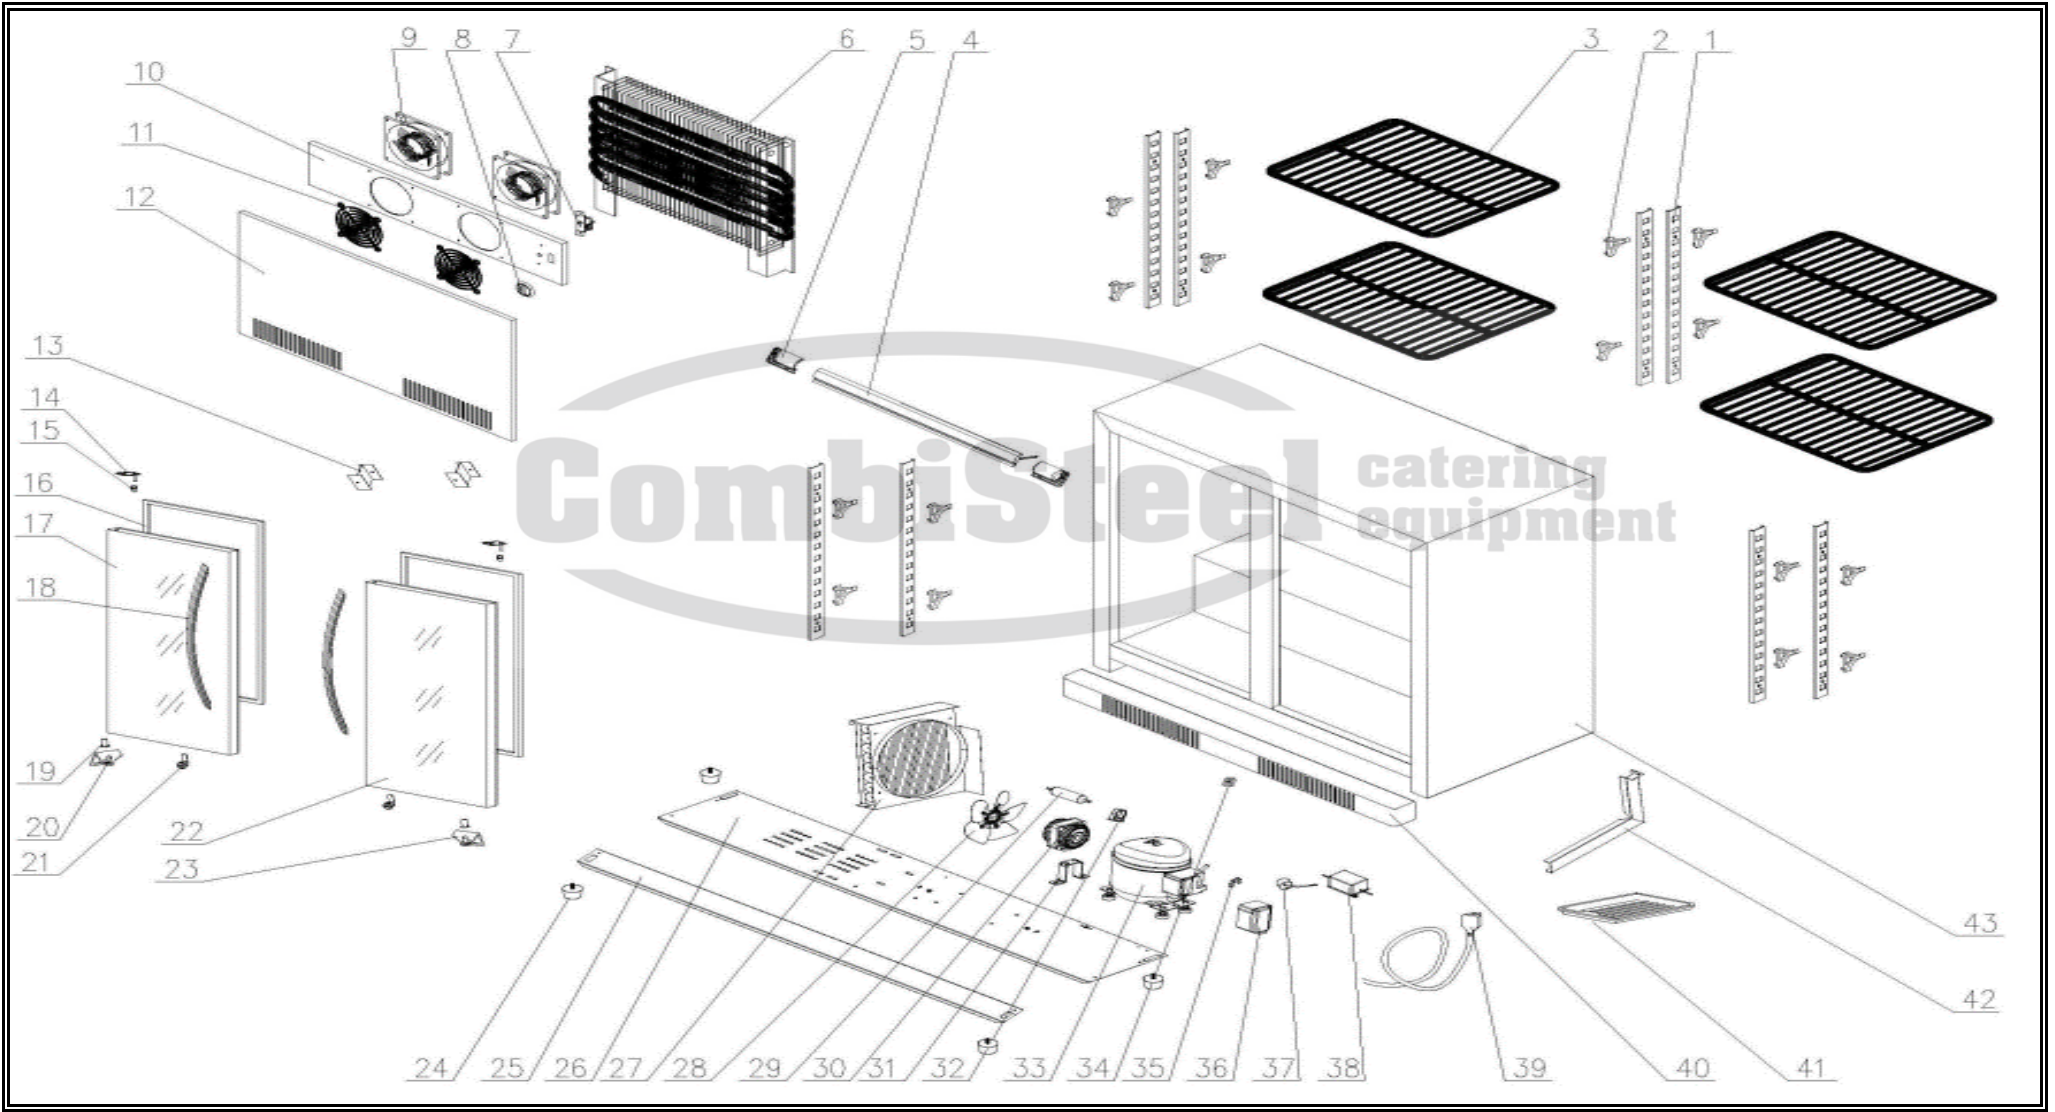

7455.1307

R600A

Onderdelen informatie
Erzatzteil information
Spare part information
Information de pièces

POS:	Art.No.:	Omschrijving:	Aantal:
1		K strip	
2	7455.1306	K clip	
3	7455.1302	Shelf	
4	9338.1682	LED light	
5	9338.2520	Light cover set (1L + 1R)	
6	9338.2518	Evaporator	
7	9338.0575	Controller	
8	9338.0644	Knob	
9	9338.0085	Evaporator fan	
10		Fan installed panel	
11	9338.0580	Fan cover	
12		Evaporator panel	
13		Plastic installed panel	
14	9338.2536 / 2540	Top hinge	
15		Axle sleeve	
16	9338.2532	Door seal	
17	9338.2526	Left glass door	
18	9338.2530	Handle	
19		Axle sleeve	
20	9338.2538	Left bottom hinge	
21	9338.2534	Lock	
22	9338.2528	Right glass door	
23	9338.2542	Right bottom hinge	
24		Support foot	
25		Bottom front panel	
26		Compressor installed panel	
27		Condenser	
28		Fan blade	
29		Dry filter	
30		Condenser fan motor	
31		Fan motor support	
32		Filter clip	
33	9390.2480	Compressor	
34	9993.4036	Light switch	
35		Protector	
36		Defrost timer	
37		Starter	
38	9338.1552	LED driver	
39		Power cord	
40		Front panel	
41		Water tray	
42		Support	
43		Cabinet	