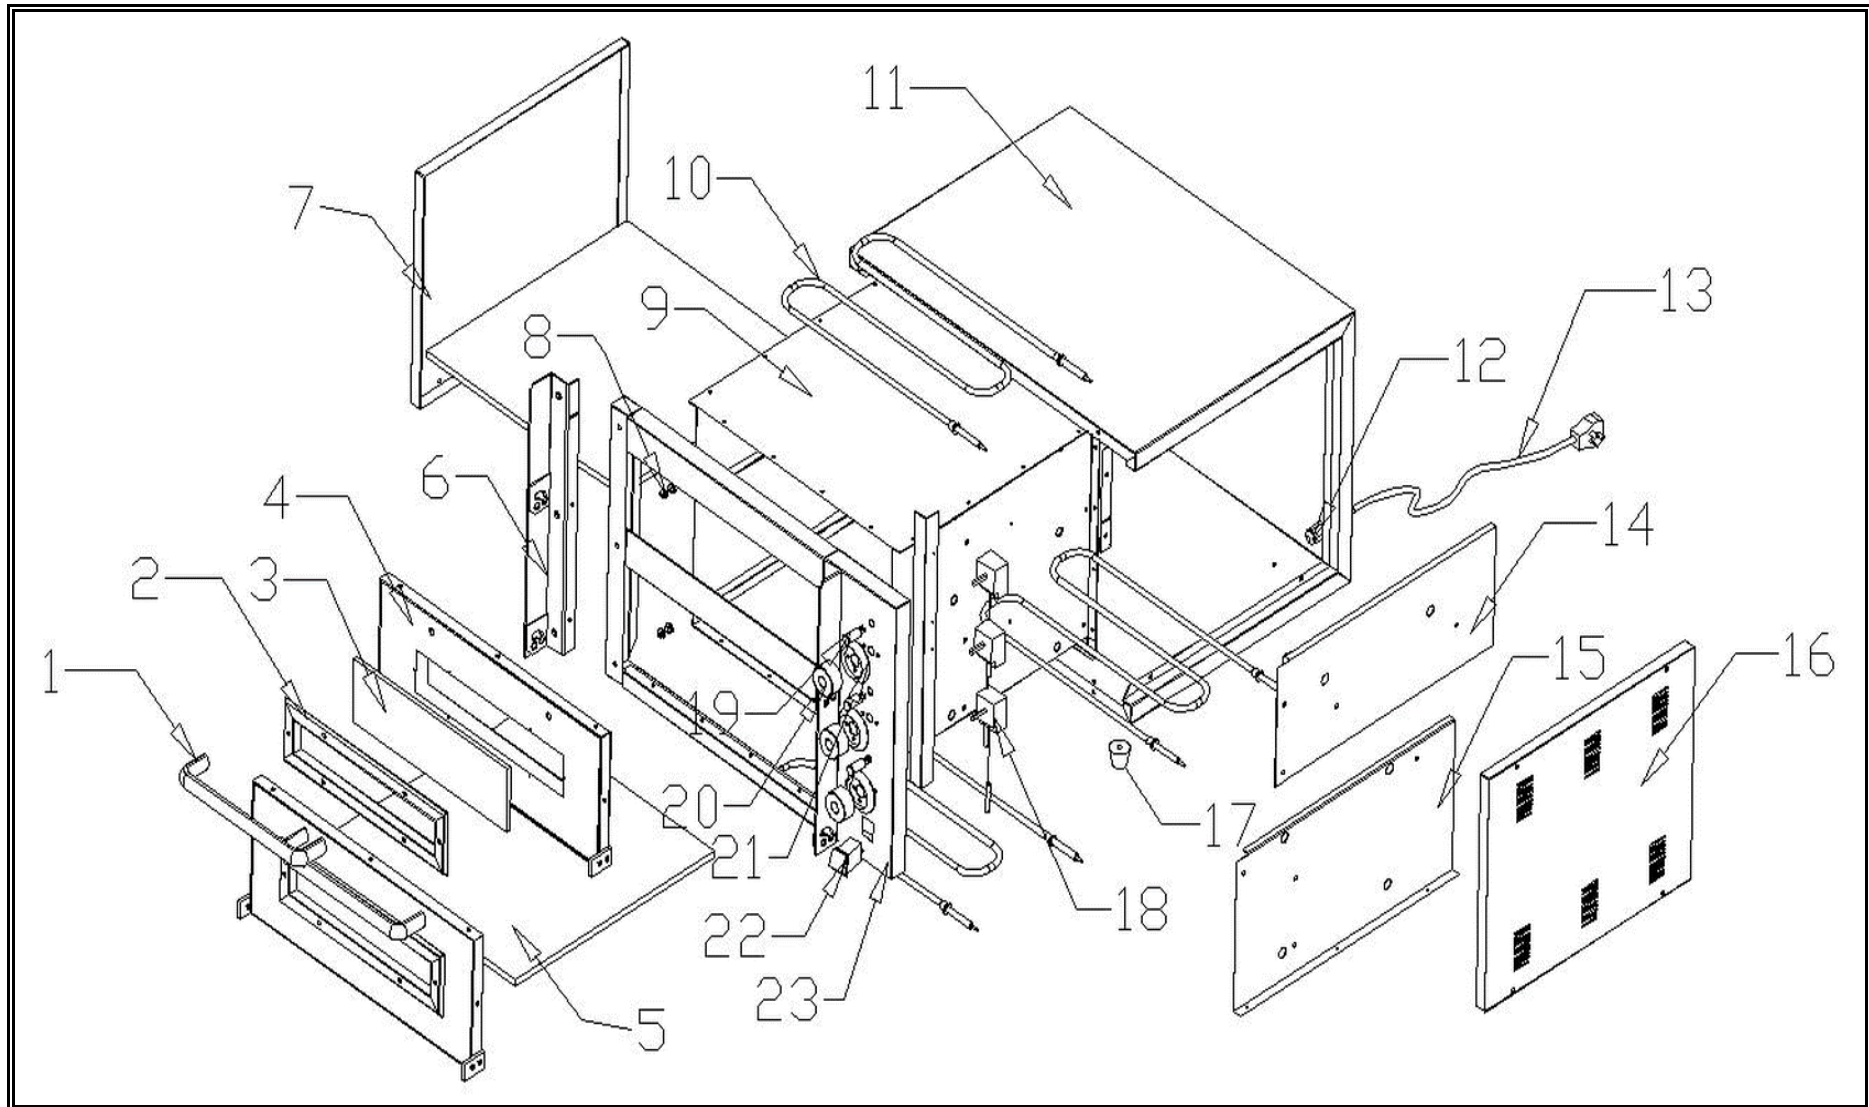

7455.1095

Onderdelen informatie
Erzatzteil information
Spare part information
Information de pièces

POS:	Art.No.:	Omschrijving:	Aantal:
1		PLASTIC HANDLE	2
2	9341.0315	GLASS FIXED PLATE	2
3	9341.0510	TOUGHENED GLASS	2
4		DOOR	2
5	9341.0350	FIRE STONE	2
6		DOOR FIXED PLATE	2
7		LEFT SIDE PLATE	1
8		SCREW	8
9		CHAMBER	1
10	9341.0290	HEATING ELEMENT	3
11		BODY	1
12		CABLE LOCK	1
13		CABLE	1
14		TOP ISOLATION	1
15		BELOW ISOLATION	1
16		RIGHT SIDE PANEL	1
17		PLASTEC FOOT	4
18	9341.0310	THERMOSTAT	3
19	9993.0826	PILOT LAMP	3
20	9341.0180	KNOB OF THE THERMOSTAT	3
21		BASE OF THE THERMOSTAT	3
22	9030.0510	SWITCH	1
23		FRONT PANEL	1
A		RELAIS	1