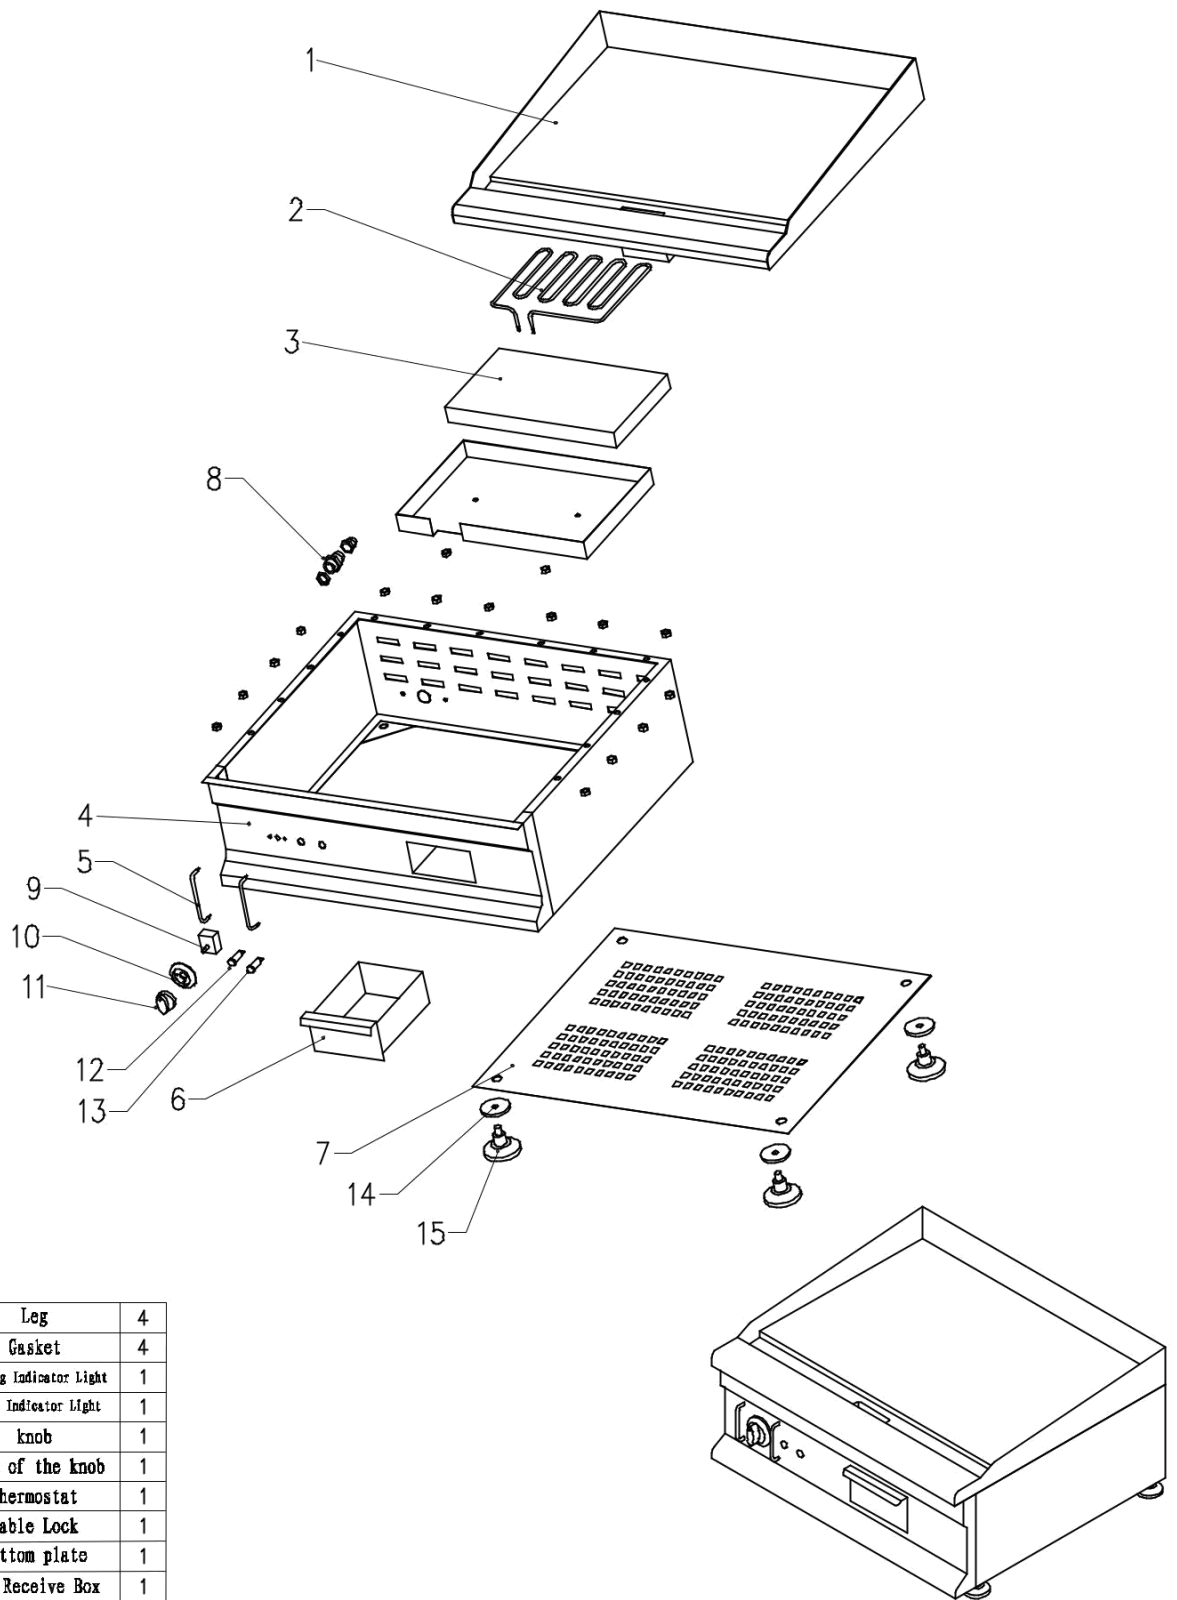

7455.1050 - 7455.1055 - 7455.1060

Onderdelen informatie

Erzatzteil information

Spare part information

Information de pièces

15	Leg	4
14	Gasket	4
13	Heating Indicator Light	1
12	Power Indicator Light	1
11	knob	1
10	Base of the knob	1
9	thermostat	1
8	Cable Lock	1
7	Bottom plate	1
6	Oil Receive Box	1
5	Crash worthy bar	2
4	PVC	1
	oil Receive Box Hole	1
	Body	1
3	Insuation box cover	1
	Insuation under box	1
	Insuation top box	1
2	Heating Element	2
1	Working Plate	1
NO.	Name	QTY