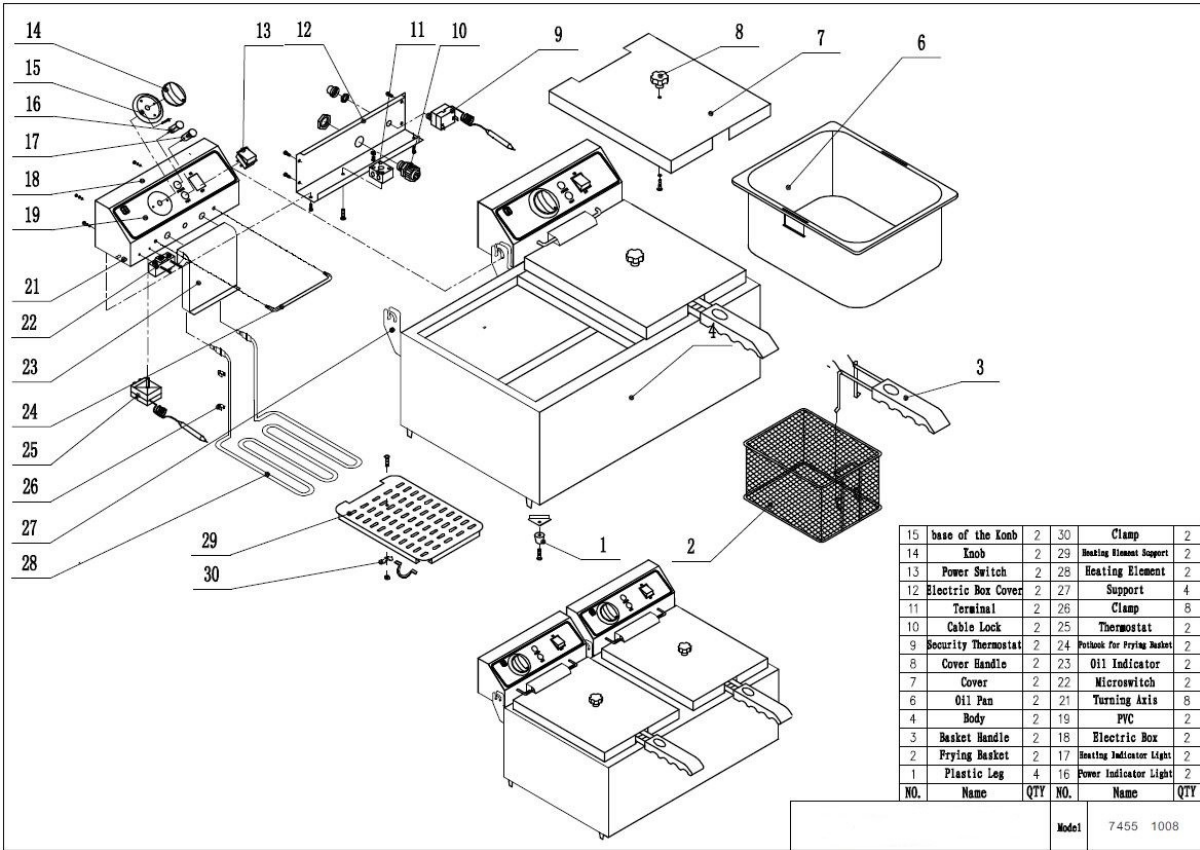

7455.1008

Onderdelen informatie

Erzatzteil information

Spare part information

Information de pièces

15	base of the knob	2	30	Clamp	2
14	Knob	2	29	Heating Element Support	2
13	Power Switch	2	28	Heating Element	2
12	Electric Box Cover	2	27	Support	4
11	Terminal	2	26	Clamp	8
10	Cable Lock	2	25	Thermostat	2
9	Security Thermostat	2	24	Pinhook For Frying Basket	2
8	Cover Handle	2	23	Oil Indicator	2
7	Cover	2	22	Microswitch	2
6	Oil Pan	2	21	Turning Axis	8
4	Body	2	19	PVC	2
3	Basket Handle	2	18	Electric Box	2
2	Frying Basket	2	17	Heating Indicator Light	2
1	Plastic Leg	4	16	Power Indicator Light	2
NO.	Name	QTY	NO.	Name	QTY

Model 7455 1008