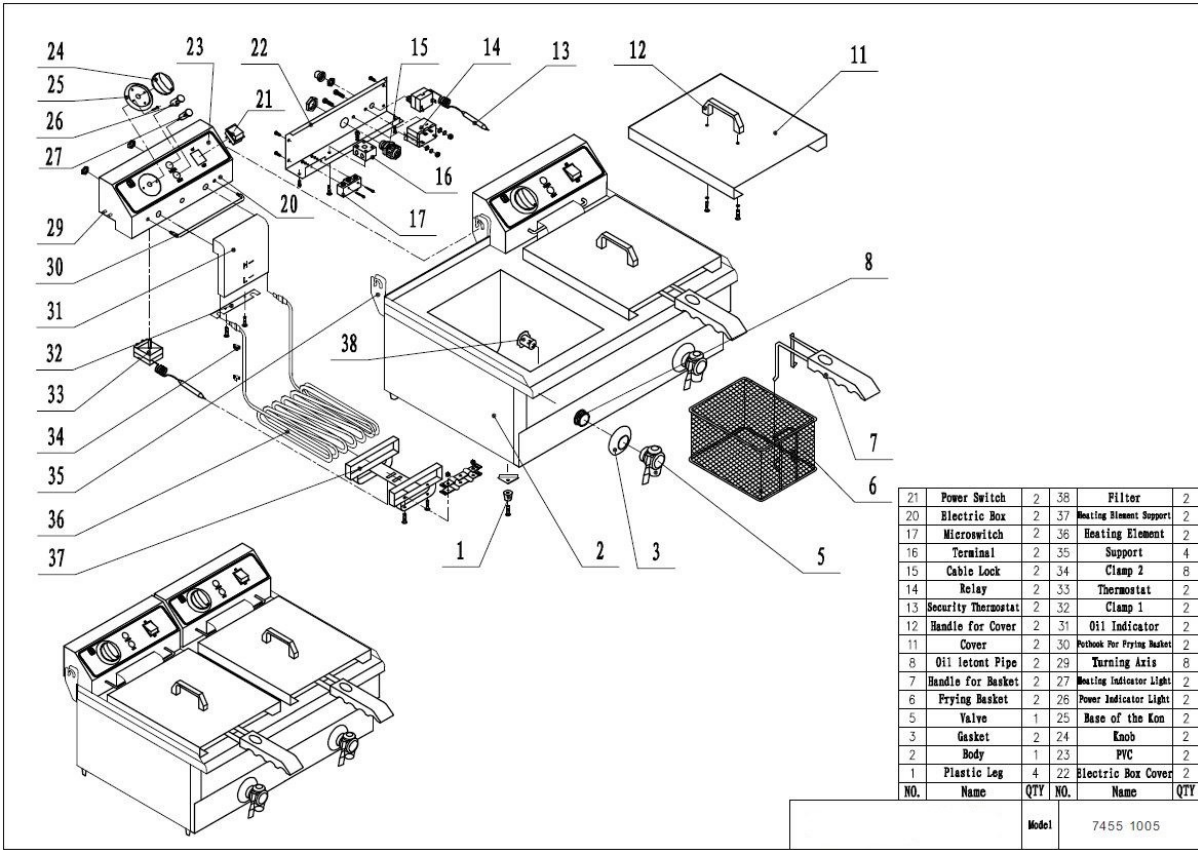

7455.1005

Onderdelen informatie

Erzatzteil information

Spare part information

Information de pièces

21	Power Switch	2	38	Filter	2
20	Electric Box	2	37	Heating Element Support	2
17	Microswitch	2	36	Heating Element	2
16	Terminal	2	35	Support	4
15	Cable Lock	2	34	Clamp 2	8
14	Relay	2	33	Thermostat	2
13	Security Thermostat	2	32	Clamp 1	2
12	Handle for Cover	2	31	Oil Indicator	2
11	Cover	2	30	Pothook for Frying Basket	2
8	Oil letout Pipe	2	29	Turning Axis	8
7	Handle for Basket	2	27	Heating Indicator Light	2
6	Frying Basket	2	26	Power Indicator Light	2
5	Valve	1	25	Base of the Ken	2
3	Gasket	2	24	Knob	2
2	Body	1	23	PVC	2
1	Plastic Leg	4	22	Electric Box Cover	2
NO.	Name	QTY	NO.	Name	QTY

	Model	7455 1005
--	-------	-----------