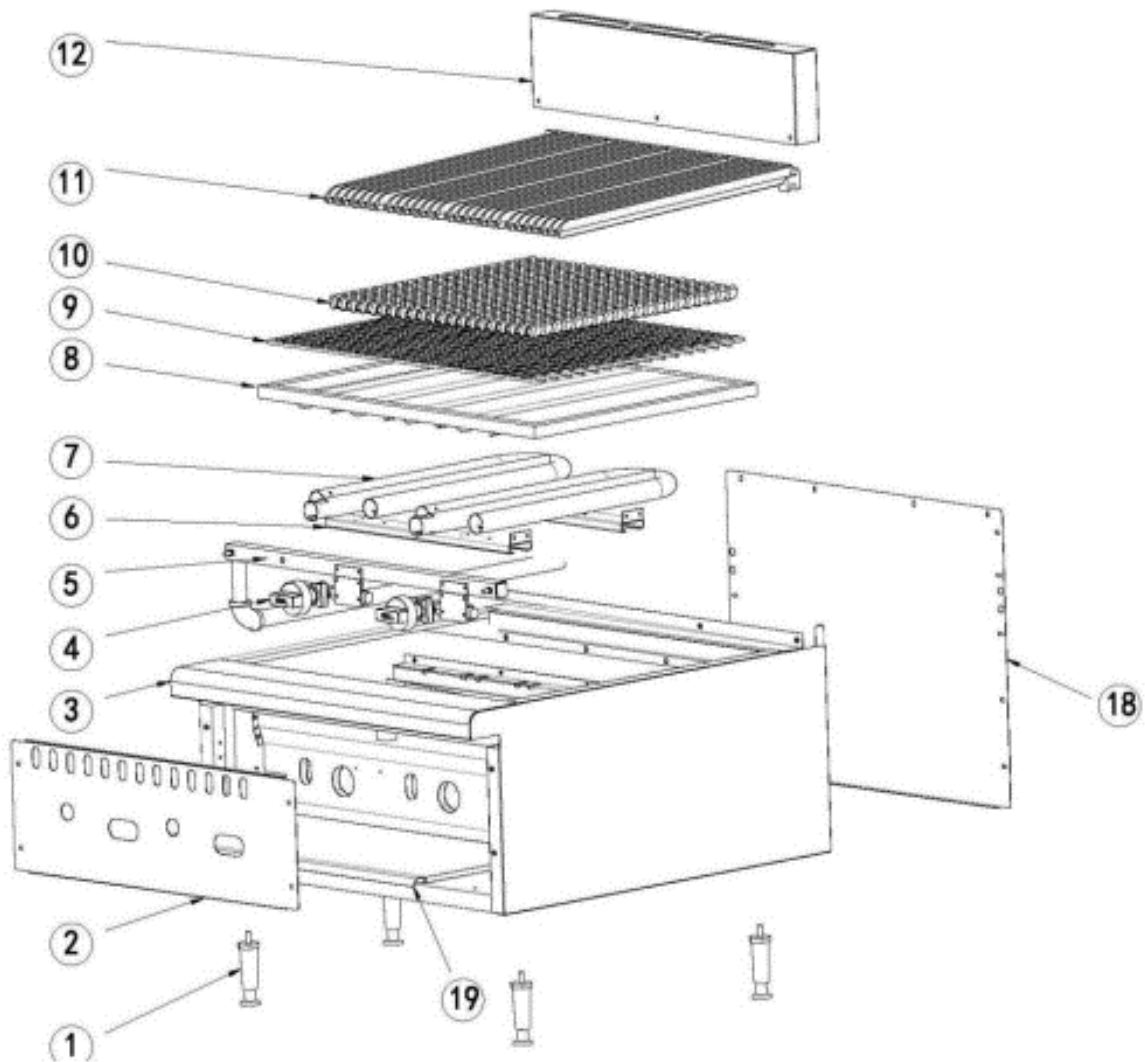

Spare part information

7455.0900

CombiSteel

Picture 7455.0900

Spare part list 7455.0900

POS:	Art.No.:	Omschrijving:	Aantal:
1	CS9338.1528	Feet	4
2	**	Panel	1
3	**	Boddy	1
4	CS9338.1654	Knob	2
5	**	Manifold	1
6	**	Burner Support	2
7	CS9338.1626	Burner	2
8	CS9338.1536	Radiant Hood	1
9	CS9338.4040	Rack	1
10	CS7455.0920	Vulcano Stone	
11	CS9338.1530	Grill Plate	4
12	**	Back Splash	1
13	CS9338.1520	Thermocouple	2
14	CS9401.0004	Pilot	2
15	CS9338.1529	Pilot Pipe	2
16	CS9338.1525	Gasvalve	2
17A	**	Injector (I2H - I2E I2E+)	2
17B	**	Injector (I2L)	2
17C	CS9331.1525	Injector (I3+ - I3B/P30)	2
17D	CS9331.1365	Injector (I3B/P50)	2
18	**	Back	1
19	**	Drip Pan	1
.		## = Parts cannot be ordered separately.	
.		** = No article number known, must be requested specifically.	