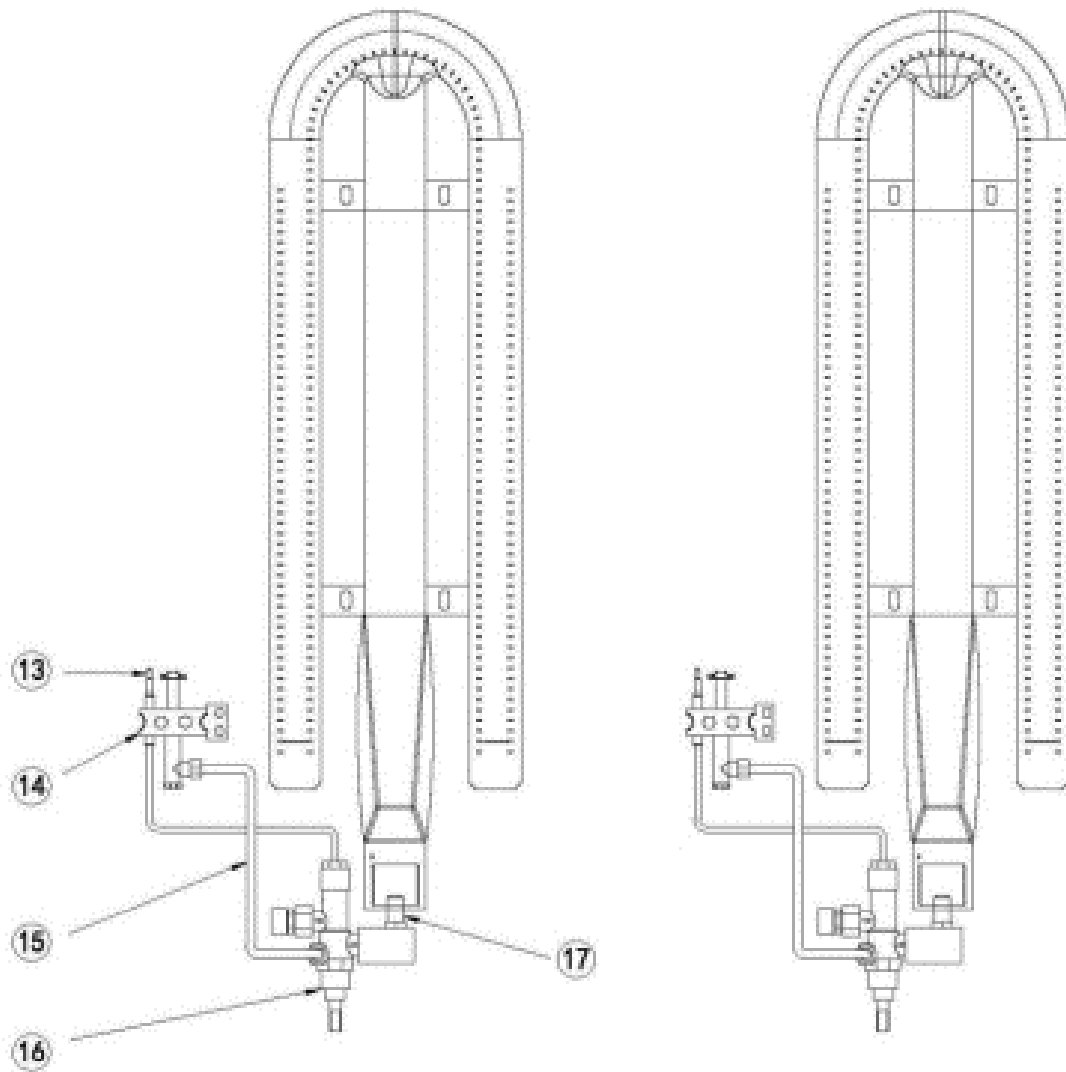

Spare part information

7455.0900

CombiSteel

Picture 7455.0900

Spare part list 7455.0900

POS:	Art.No.:	Omschrijving:	Aantal:
1	CS9338.1528	Feet	4
2	**	Panel	1
3	**	Boddy	1
4	CS9338.1654	Knob	2
5	**	Manifold	1
6	**	Burner Support	2
7	CS9338.1626	Burner	2
8	CS9338.1536	Radiant Hood	1
9	CS9338.4040	Rack	1
10	CS7455.0920	Vulcano Stone	
11	CS9338.1530	Grill Plate	4
12	**	Back Splash	1
13	CS9338.1520	Thermocouple	2
14	CS9401.0004	Pilot	2
15	CS9338.1529	Pilot Pipe	2
16	CS9338.1525	Gasvalve	2
17A	**	Injector (I2H - I2E I2E+)	2
17B	**	Injector (I2L)	2
17C	CS9331.1525	Injector (I3+ - I3B/P30)	2
17D	CS9331.1365	Injector (I3B/P50)	2
18	**	Back	1
19	**	Drip Pan	1
.		## = Parts cannot be ordered separately.	
.		** = No article number known, must be requested specifically.	