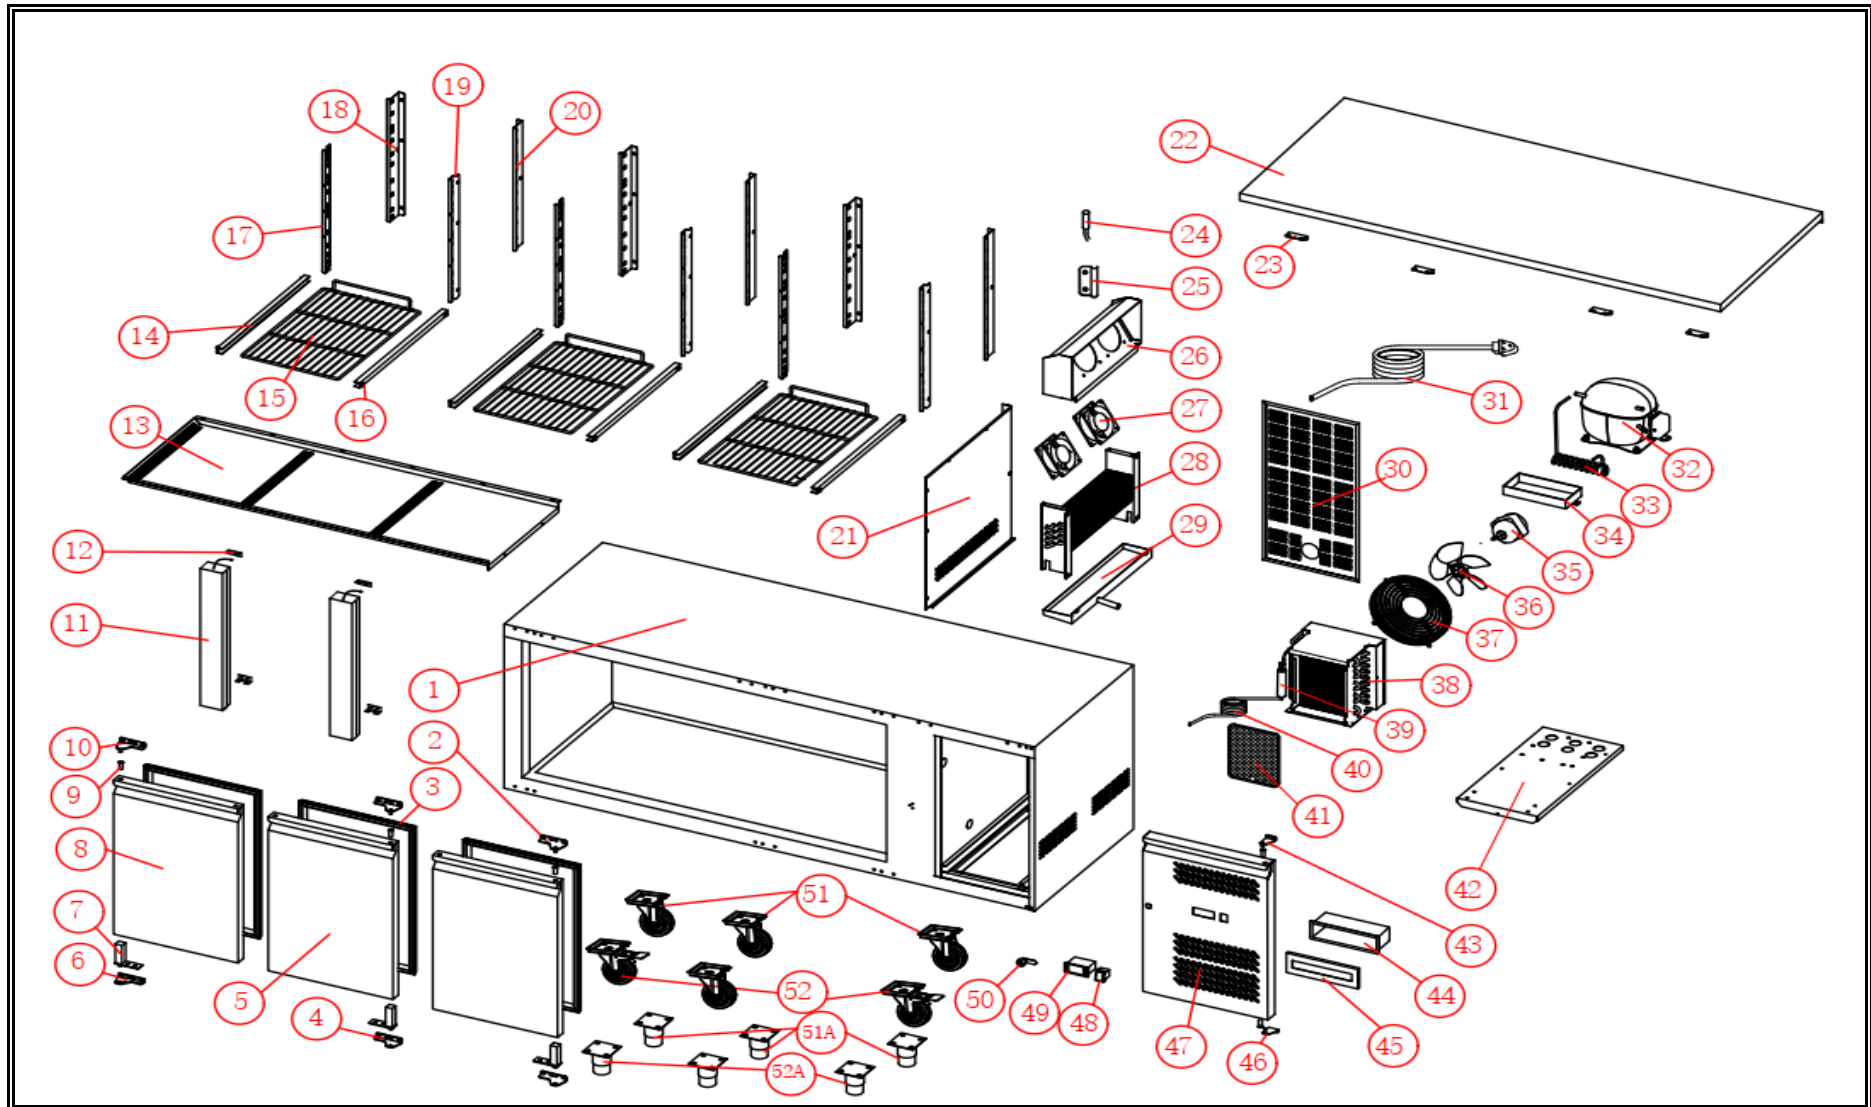

7450.1220

R290

Onderdelen informatie
Erzatzteil information
Spare part information
Information de pièces

POS:	Art.No.:	Omschrijving:	Aantal:
1		cabinet	1
2	CS9338.3905	right upper hinge	2
3	CS9338.3060	door gasket	3
4	CS9338.3910	right bottom hinge	2
5		door(right)	2
6	CS9338.3920	left bottom hinge	1
7	CS9338.3080	spring hinge	3
8		door(left)	1
9	CS9338.3275	door axis sleeve	5
10	CS9338.3915	left upper hinge	1
11		middle beam	2
12		middle beam connect	4
13		air guide board	1
14	CS9338.3023	left shelf guide	3
15	CS9338.3022	shelf	3
16	CS9338.3023	right shelf guide	3
17	CS9338.3817	beam hang strip(left)	3
18	CS9338.3815	rear hang strip(left)	3
19	CS9338.3818	beam hang strip(right)	3
20	CS9338.3816	rear hang strip(right)	3
21		fan cover	1
22		counter top	1
23		top fixing plate	4
24	CS9338.3515	probe	1
25		probe cover	1
26		eva. Fan cover	1
27	CS9338.3540	eva. Fan	2
28	CS9338.3475	evaporator	1
29	CS9338.3220	evaporator drain pan	1
30		back cover	1
31	CS9338.3530	power cord	1
32	CS9338.3830	compressor	1
33	CS9338.3960	high pressure pipe	1
34	CS9338.3396	outer drain pan	1
35	CS9338.3615	cond. Fan motor	1
36	CS9338.3215	cond. Fan blade	1
37	CS9338.3585	cond.fan cover	1
38	CS9338.3450	condenser	1
39	CS9338.3460	dryer filter	1
40	CS9338.3190	capillary	1
41	CS9338.3260	dryer filter	1
42		cooling unit board	1
43	CS9338.3925	control panel upper hinge	1

POS:	Art.No.:	Omschrijving:	Aantal:
44	CS9338.3930	plastic water-proof box	1
45	CS9338.3935	plastic water-proof box cover	1
46	CS9338.3940	control paner bottom hinge	1
47	CS9338.3070	panel	1
48	CS9344.0105	power switch	1
49	CS9338.3210	controller	1
50	CS9338.3115	door lock	1
51	CS9338.3085	wheel	4
51A	CS9338.3328	feet(optional)	4
52	CS9338.3100	wheel(with lock)	2
52A	CS9338.3328	feet(optional)	2