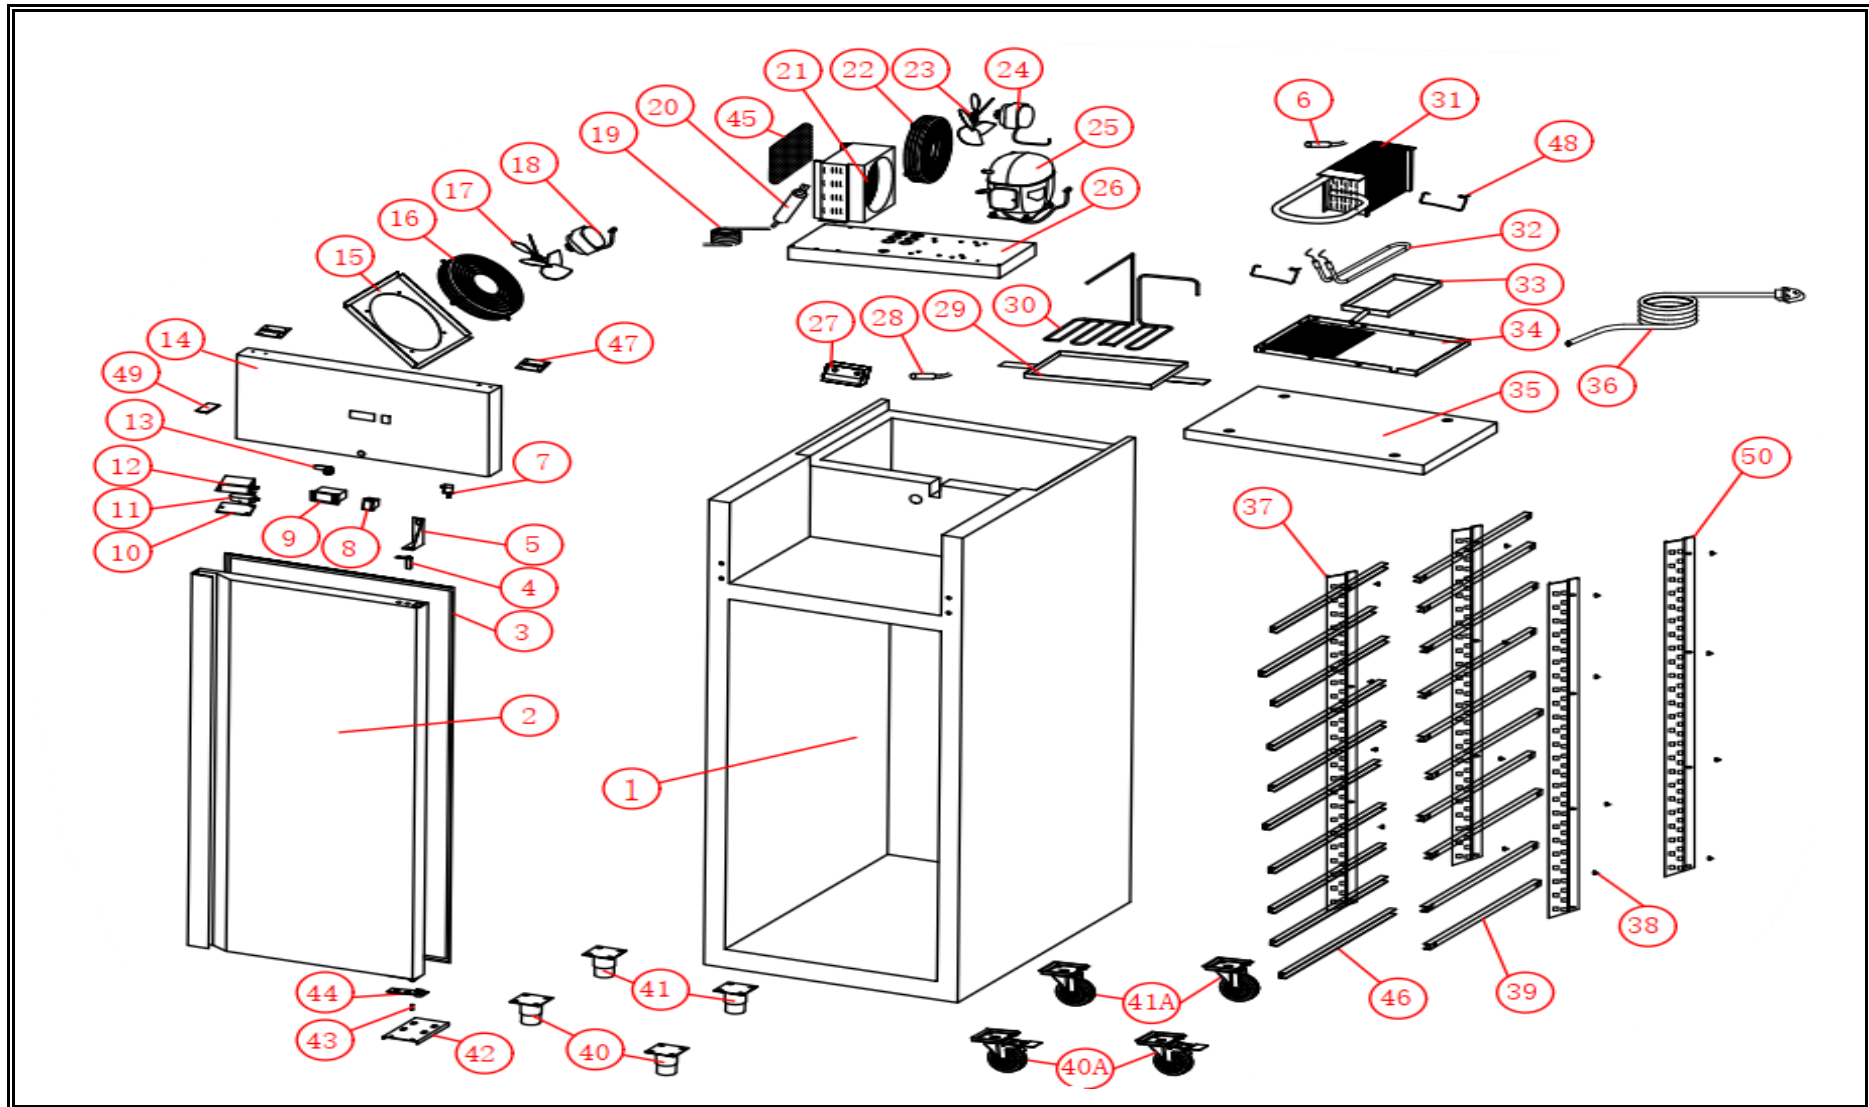

***7450.1210***

Onderdelen informatie  
Erzatzteil information  
Spare part information  
Information de pièces

POS:	Art.No.:	Omschrijving:	Aantal:
1		cabinet	1
2		door	1
3	CS9338.3345	door gasket	1
4	CS9338.3075	spring hinge	1
5	CS9338.3765	right upper hinge	1
6	CS9338.3520	eva. sensor	1
7	CS9344.0105	light/fan switch	1
8	CS9338.3570	power switch	1
9	CS9338.3550	controller	1
10	CS9338.3675	light cover	1
11	CS9338.3562	LED light	1
12		light box	1
13	CS9338.3115	door lock	1
14	CS9338.3065	panel	1
15		motor board	1
16	CS9338.3040	eva. fan cover	1
17		eva. fan blade	1
18	CS9338.3620	eva. fan	1
19	CS9338.3185	capillary	1
20	CS9338.3370	dryer filter	1
21	CS9338.3470	condenser	1
22	CS9338.3590	cond.fan cover	1
23		cond. Fan blade	1
24	CS9338.3600	cond. Fan motor	1
25	CS9390.2435	compressor	1
26		cooling unit board	1
27		sensor clip	1
28	CS9338.3525	sensor	1
29	CS9338.3790	outer drain pan	1
30	CS9338.3962	high pressure pipe	1
31	CS9338.3502	evaporator	1
32	CS9338.3716	heater	1
33		inner drain pan	1
34		fan plate	1
35		top cover	1
36	CS9338.3530	power cord	1
37		front shelf holder	2
38		M6 bolt	16
39	CS7950.5021	right shelf guide	10
40		feet(optional)	2
53	CS9338.3100	wheel(with lock)	2
41		feet(optional)	2
42	CS9338.3085	wheel	2

<b>POS:</b>	<b>Art.No.:</b>	<b>Omschrijving:</b>	<b>Aantal:</b>
43	CS9338.3902	right bottom hinge	1
44	CS9338.3900	hinge axis	1
45	CS9338.3280	door axis sleeve	1
46	CS9338.3250	cond. filter net	1
47	CS7950.5021	left shelf guide	10
48		panel connect	2
49		defrost heater clip	2
50		Upper Hinge Cover	1
51		back shelf holder	2