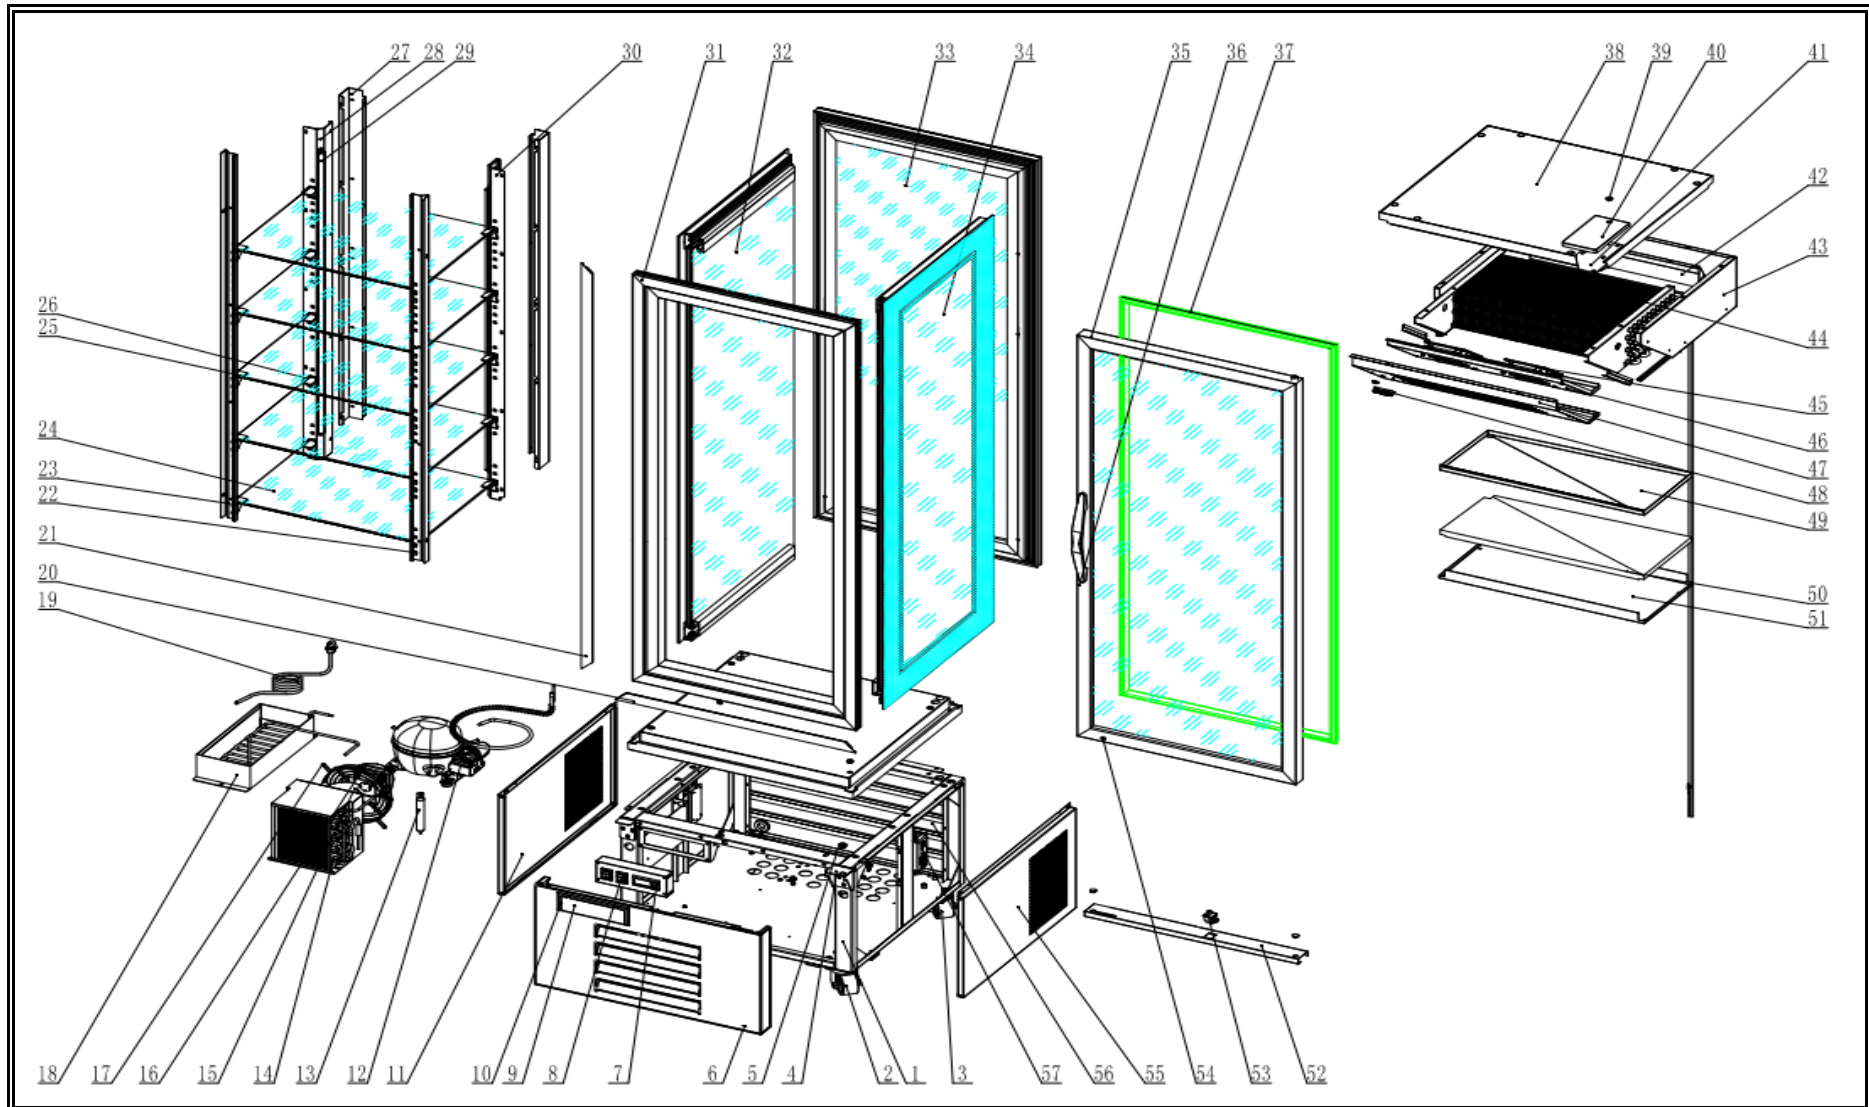

7450.0845

R290

Onderdelen informatie
Erzatzteil information
Spare part information
Information de pièces

POS:	Art.No.:	Omschrijving:	Aantal:
1		Steel Frame	1
2	9338.2556	Brake Wheel	2
3	9338.2558	Wheel	2
4	9338.2560	Door Hinge	1
5	9338.2562	Hinge Axis Jacket	1
6		Front Panel	1
7	9338.3545	Thermostat	1
8	9108.0244	Switch	2
9		Juction Box Cover	1
10		Juction Box	1
11		Left Panel	1
12	9338.1658	Compressor	1
13		Filter Drier	1
14	9338.2564	Condenser	1
15		Condenser Fan Blade	1
16		Condenser Fan	1
17		Condenser Fan Grill	1
18	9338.2566	Water Box	1
19		Plug	1
20		Frame Heater Cover L	2
21		Frame Heater Cover H	2
22		Support Right Front	1
23		Support Left Front	1
24		Glass Shelf	5
25	9338.2590	Shelf Clip A	10
26	9338.2592	Shelf Clip B	10
27		Support Fixer	2
28		Support Left Back	1
29	9338.2380	LED Lamp	4
30		Support Right Back	1
31		DOor Frame	1
32		Left Glass	1
33		Back Glass	1
34		Right Glass	1
35	9338.2574	Glass Door	1
36		Door Handle	1
37	9338.2576	Door Gasket	1
38		Top	1
39		Plastic Cap	10
40		Up Hinge Cover	1
41	9338.2578	Door Hinge /Up Right	1
42		Air Flow Conduct Board	1
43		Fixed Board Of Evaporater	1

POS:	Art.No.:	Omschrijving:	Aantal:
44	9338.2580	Evaporator	1
45	9338.2582	Circle Fan	2
46		Circle Fan Support	1
47		Circle Fan Cover	1
48		Sensor Fixed Box	1
49		Evaporator Water Pan	1
50		Foam	1
51		Protector For Water Pan	1
52		Lock Hook	1
53	9338.2584	Door Switch	1
54	9338.0300	Lock	1
55		Right Pannel	1
56		Back Panel	1
57	9338.2378	Led Power Supply	2