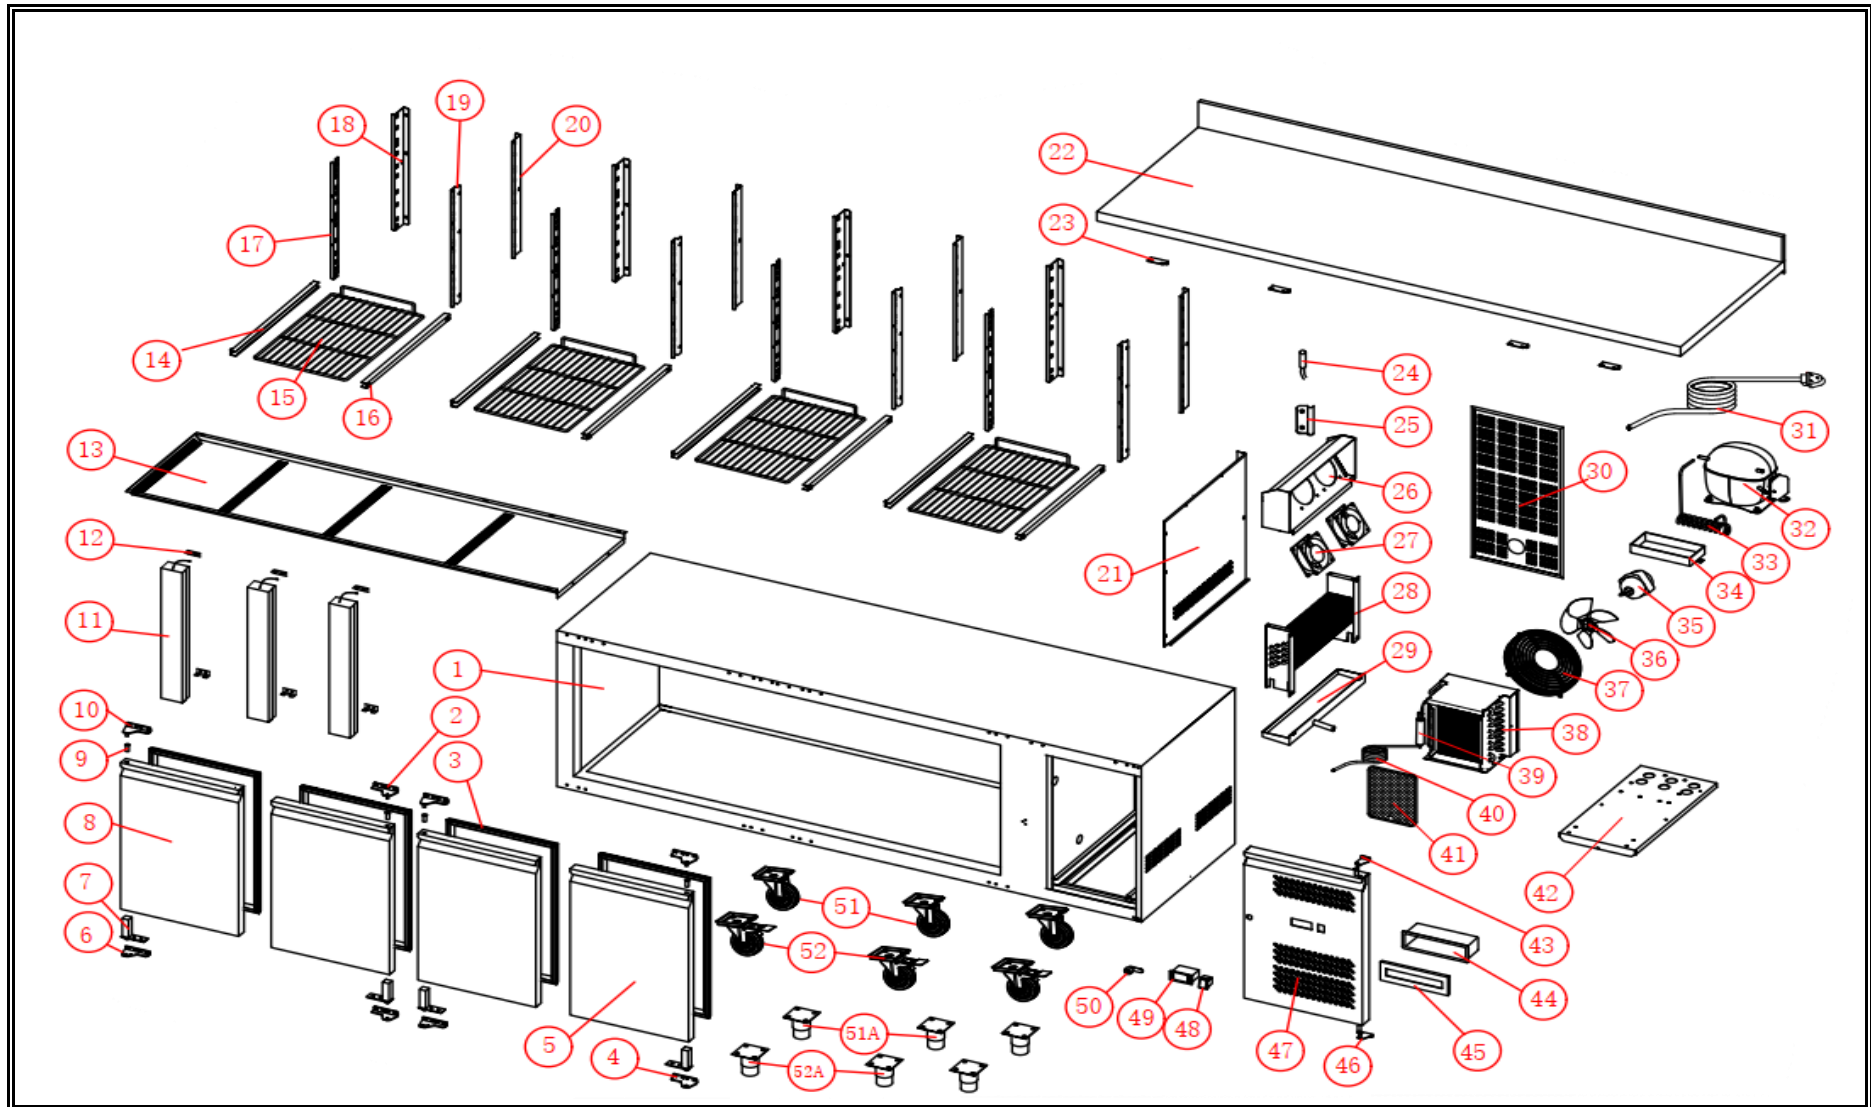

7450.0784

R290

Onderdelen informatie
Erzatzteil information
Spare part information
Information de pièces

POS:	Art.No.:	Omschrijving:	Aantal:
1		cabinet	1
2	CS9338.3905	right upper hinge	2
3	CS9338.3350	door gasket	4
4	CS9338.3910	right bottom hinge	2
5	CS9338.3755	door(right)	2
6	CS9338.3920	left bottom hinge	2
7	CS9338.3080	spring hinge	4
8	CS9338.3780	door(left)	2
9	CS9338.3275	door axis sleeve	6
10	CS9338.3915	left upper hinge	2
11		middle beam	3
12		middle beam connect	6
13		air guide board	1
14	CS9338.3026	left shelf guide	4
15	CS9338.3025	shelf	4
16	CS9338.3026	right shelf guide	4
17	CS9338.3817	beam hang strip(left)	4
18	CS9338.3815	rear hang strip(left)	4
19	CS9338.3818	beam hang strip(right)	4
20	CS9338.3816	rear hang strip(right)	4
21		fan cover	1
22		counter top	1
23		top fixing plate	4
24	CS9338.3515	probe	1
25		probe cover	1
26		eva. Fan cover	1
27	CS9338.3540	eva. Fan	2
28	CS9338.3475	evaporator	1
29	CS9338.3220	evapotaror drain pan	1
30		back cover	1
31	CS9338.3530	power cord	1
32	CS9338.3830	compressor	1
33	CS9338.3960	high pressure pipe	1
34	CS9338.3225	outer drain pan	1
35	CS9338.3615	cond. Fan motor	1
36	CS9338.3215	cond. Fan blade	1
37	CS9338.3585	cond.fan cover	1
38	CS9338.3450	condenser	1
39	CS9338.3370	dryer filter	1
40	CS9338.3190	capillary	1
41	CS9338.3260	dryer filter	1
42		cooling unit board	1
43	CS9338.3925	control panel upper hinge	1

POS:	Art.No.:	Omschrijving:	Aantal:
44	CS9338.3930	plastic water-proof box	1
45	CS9338.3935	plastic water-proof box cover	1
46	CS9338.3940	control paner bottom hinge	1
47	CS9338.3070	panel	1
48	CS9344.0105	power switch	1
49	CS9338.3545	controller	1
50	CS9338.3115	door lock	1
51	CS9338.3085	wheel	3
52	CS9338.3325	feet(optional)	3
53	CS9338.3100	wheel(with lock)	3
54	CS9338.3325	feet(optional)	3