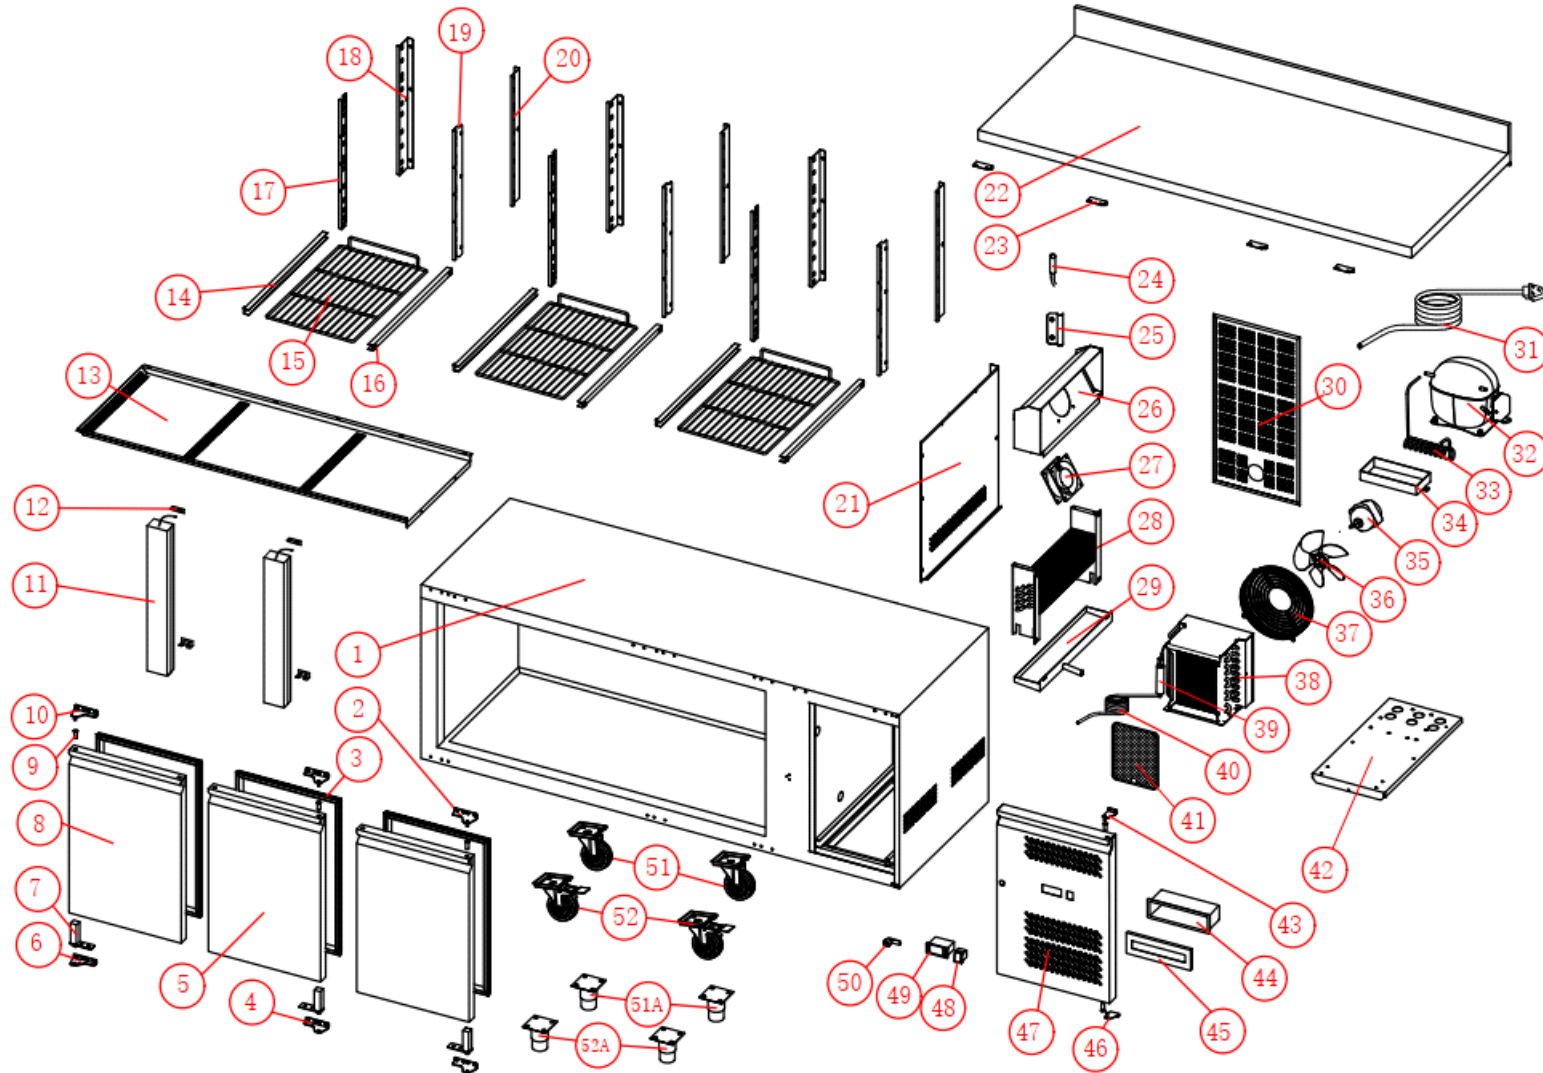

Spare part information

7450.0782

CombiSteel

7450.0782

Spare part list 7450.0782

POS:	Art.No.:	Omschrijving:	Aantal:
1	**	cabinet	1
2	CS9338.3905	right upper hinge	2
3	CS9338.3350	door gasket	3
4	CS9338.3910	right bottom hinge	2
5	CS9338.3755	door(right)	2
6	CS9338.3920	left bottom hinge	1
7	CS9338.3080	spring hinge	3
8	CS9338.3780	door(left)	1
9	CS9338.3275	door axis sleeve	5
10	CS9338.3915	left upper hinge	1
11	**	middle beam	2
12	**	middle beam connect	4
13	**	air guide board	1
14	CS9338.3026	left shelf guide	3
15	CS9338.3025	shelf	3
16	CS9338.3026	right shelf guide	3
17	CS9338.3817	beam hang strip(left)	3
18	CS9338.3815	rear hang strip(left)	3
19	CS9338.3818	beam hang strip(right)	3
20	CS9338.3816	rear hang strip(right)	3
21	**	fan cover	1
22	**	counter top	1
23	**	top fixing plate	4
24	CS9338.3515	probe	1
25	**	probe cover	1
26	**	eva. Fan cover	1
27	CS9338.3540	eva. Fan	1
28	CS9338.3475	evaporator	1
29	CS9338.3220	evapotaror drain pan	1
30	**	back cover	1
31	CS9338.3530	power cord	1
32	CS9338.3830	compressor	1
33	CS9338.3960	high pressure pipe	1
34	CS9338.3225	outer drain pan	1
35	CS9338.3615	cond. Fan motor	1
36	CS9338.3215	cond. Fan blade	1
37	CS9338.3585	cond.fan cover	1
38	CS9338.3450	condenser	1
39	CS9338.3370	dryer filter	1
40	CS9338.3190	capillary	1

**Spare part list 7450.0782**

POS:	Art.No.:	Omschrijving:	Aantal:
41	CS9338.3260	dryer filter	1
42	**	cooling unit board	1
43	CS9338.3925	control panel upper hinge	1
44	CS9338.3930	plastic water-proof box	1
45	CS9338.3935	plastic water-proof box cover	1
46	CS9338.3940	control paner bottom hinge	1
47	CS9338.3070	panel	1
48	CS9344.0105	power switch	1
49	CS9338.3545	controller	1
50	CS9338.3115	door lock	1
51	CS9338.3085	wheel	2
52	CS9338.3325	feet(optional)	2
53	CS9338.3100	wheel(with lock)	2
54	CS9338.3325	feet(optional)	2
.		## = Parts cannot be ordered separately.	
.		** = No article number known, must be requested specifically.	