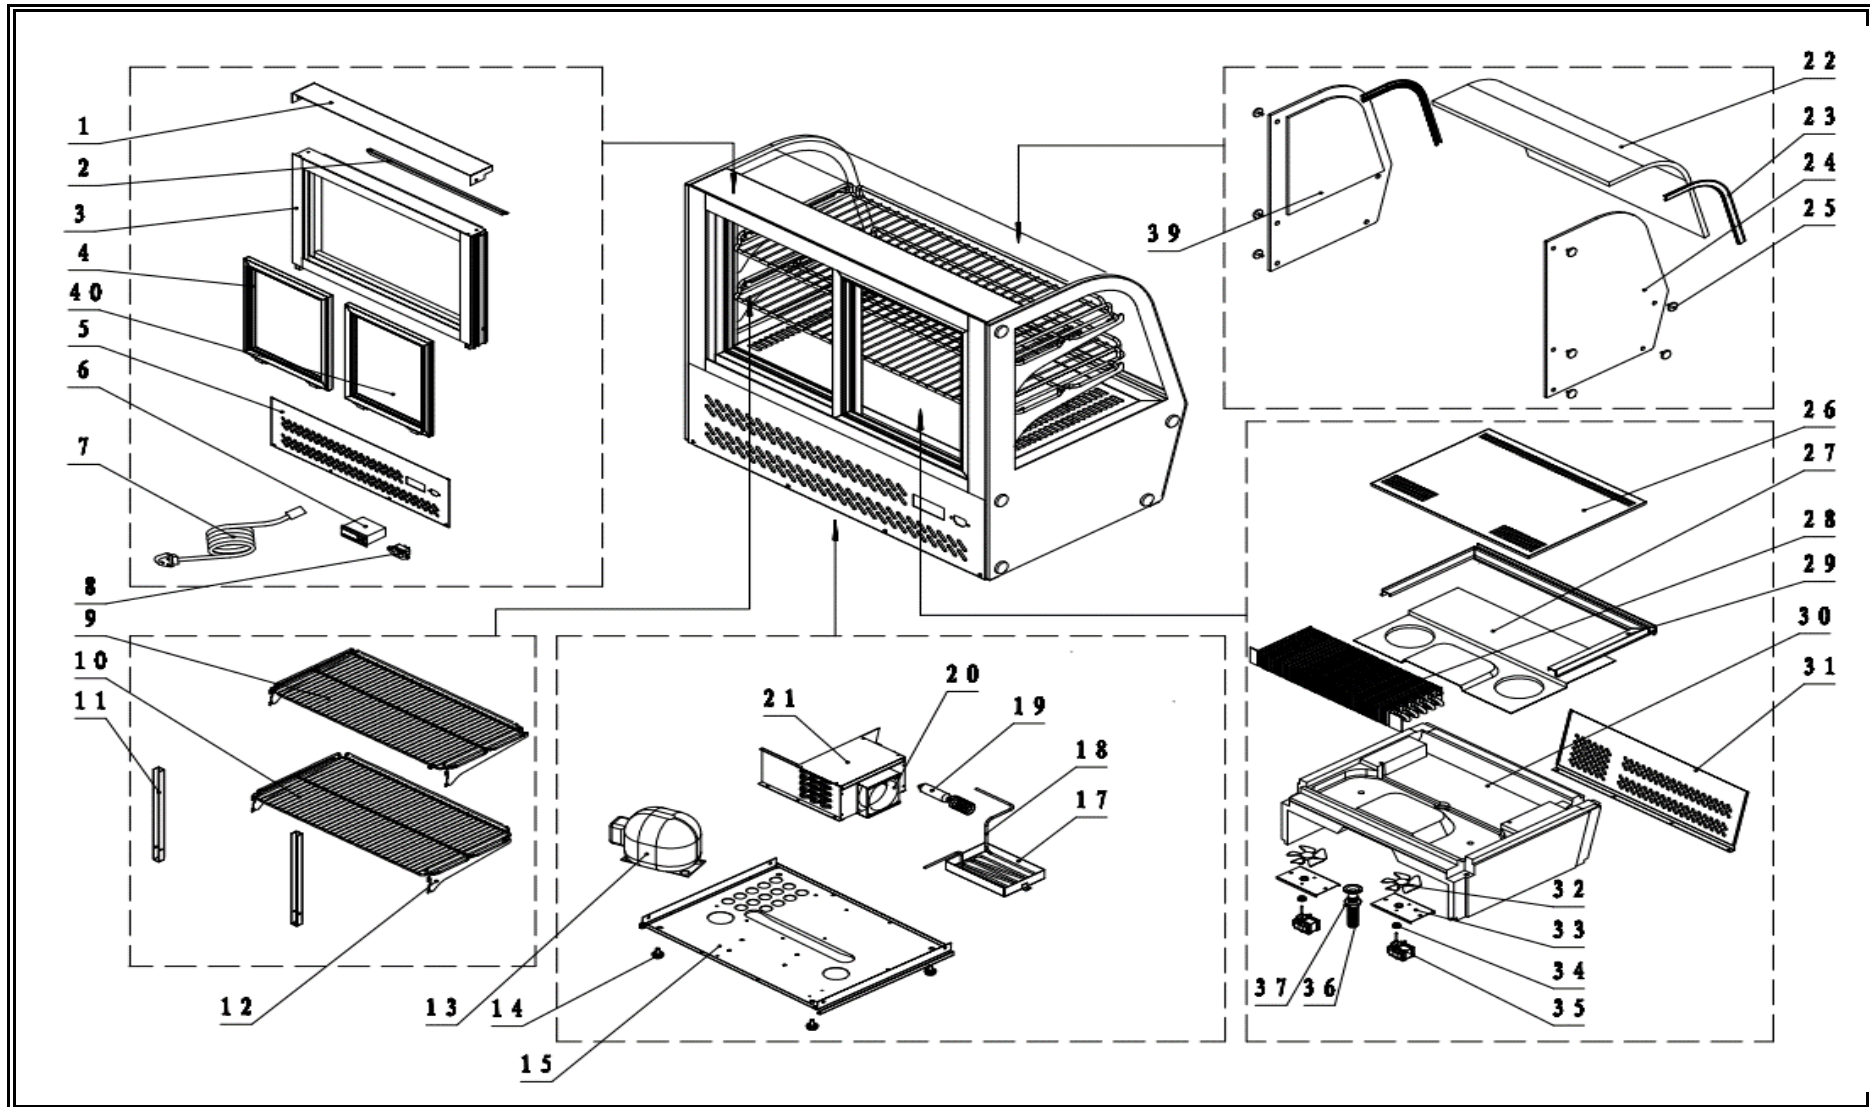

7450.0620

R134A

Onderdelen informatie

Erzatzteil information

Spare part information

Information de pièces

POS:	Art.No.:	Omschrijving:	Aantal:
1		BOTTOM SHELF	2PCS
2		PAN	1PC
3		AIR FLOW COVER BOARD	1PC
4		FAN SUPPORT	1PC
5A	9338.0130	FAN 9x9	2PCS
5B	9999.0136	FAN 12x12	2PCS
6		AIR FLOW CONDUCT BOARD	1PC
7		HEATER SUPPORT	2PCS
8	9338.2336	HEATER	1PC
9		TOP SHELF	1PC
10		SUPPORT	4PCS
11		MIDDLE SHELF	1PC
12		CURVED GLASS	1PC
13		SIDE GLASS	1PC
14		HEX DOMED CAP NUT	10PCS
15		DOOR	1PC
16		TOP LAMP COVER	1PC
17	9338.1955	LAMP	1PC
19		TEMPERATURE GAUGE	1PC
20		FRONT PANNEL	1PC
21	9993.2448	SENSOR FIXED CLIP	2PCS
22		BODY	1PC
23		PLUG	1PC
24		CONNECTOR PLUGS	1PC
25	9108.0244	MAIN SWITCH	2PCS
26	9338.1705	CONTROLLER	1PC
27		BACK PANNEL	1PC
28	9338.1195	FEET	4PCS
29		FEET SUPPORT	2PCS
30		BOTTOM DOOR GUIDE	1PC
31		SIDE GLASS	1PC
32		DOOR	1PC