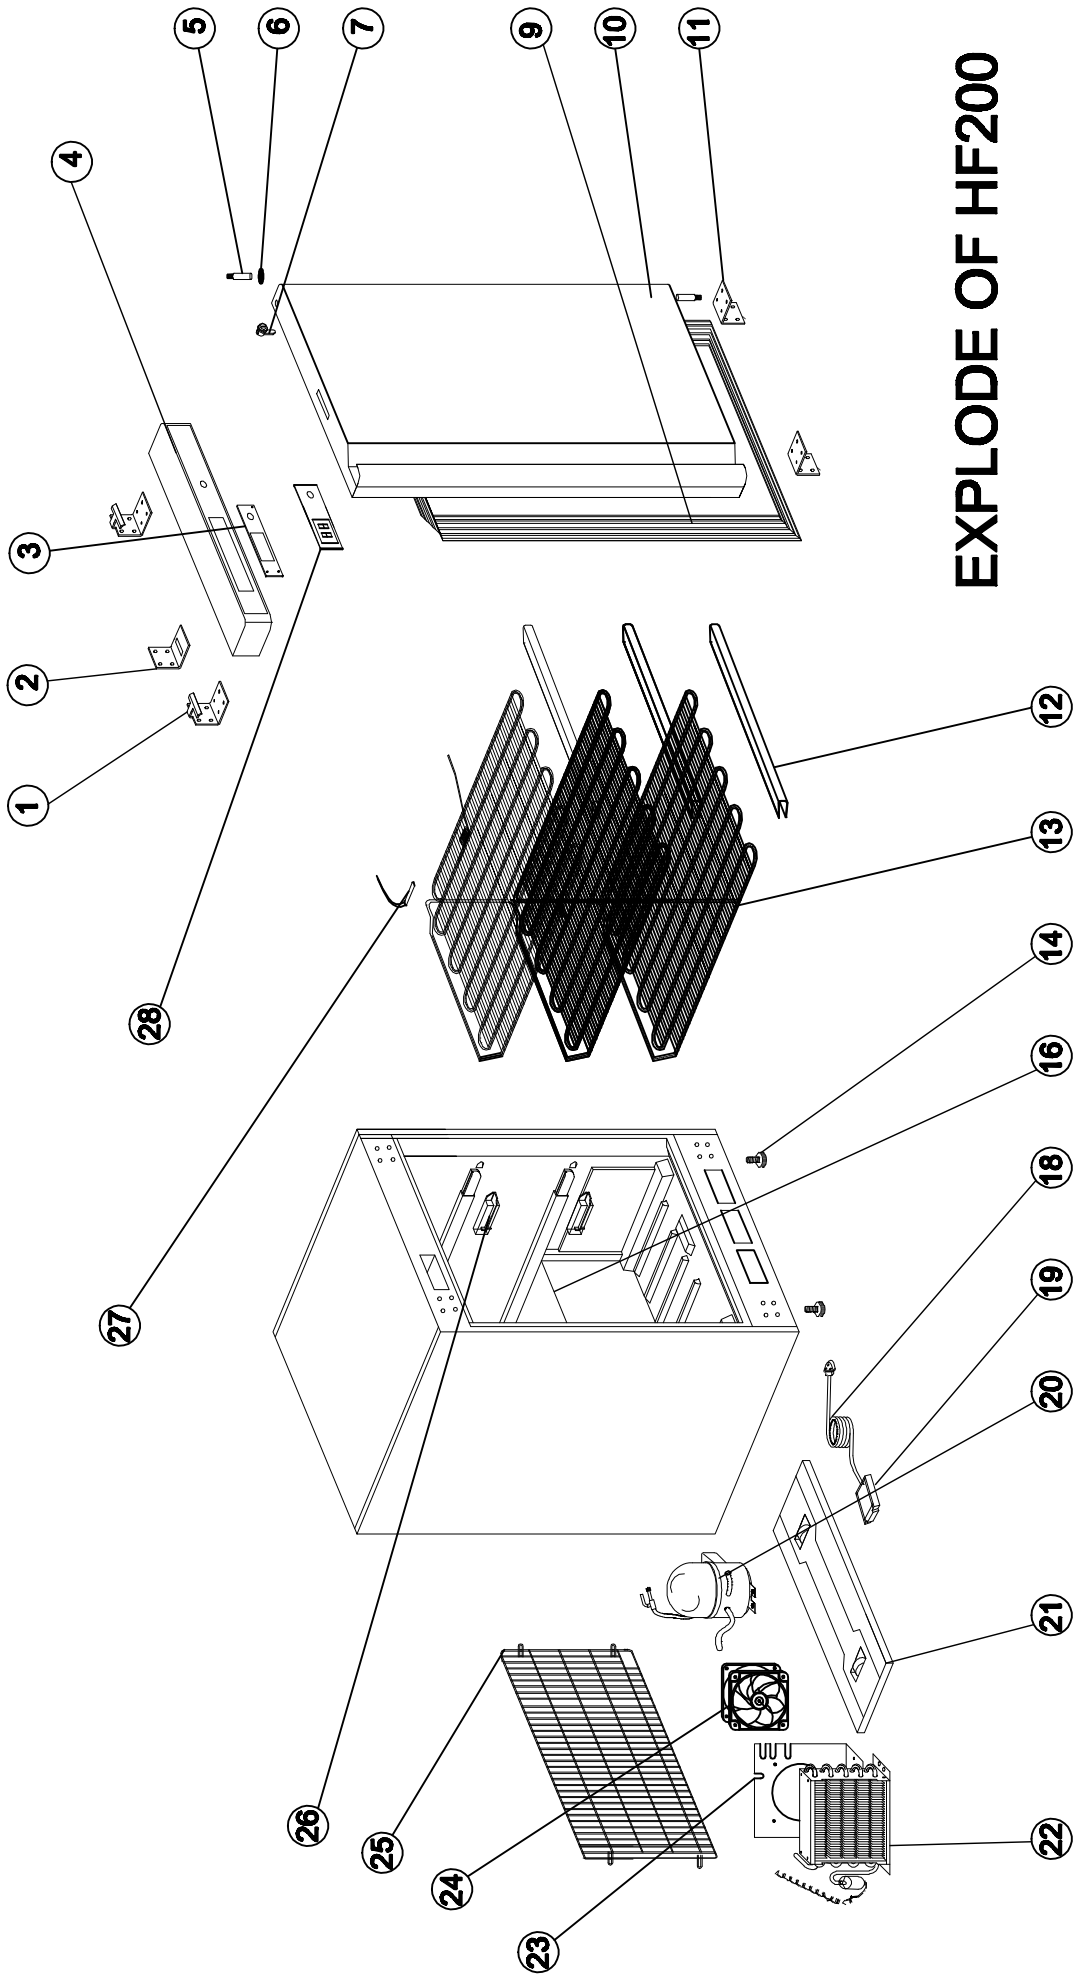

7450.0566

Onderdelen informatie

Erzatsteil information

Spare part information

Information de pièces

EXPLODE OF HF200

SPARE PARTS LIST OF 7450.0566

HF200 2017

NO	CODE	NAME	MODEL	QTY	MATERIAL	REMARK
1	9338.0675	UP HINGE		2PCS	STAINLESS	
2		HOOK OF LOCK		1PC		
3		THERMOSTAT SUPPORT		1PC		
4		FRONT PANEL		1PC	PLASTIC	
5	9338.0670	HINGE AXIS	Φ7	2PCS	STAINLESS	
6	9338.0295	BUSHING		1PC		
7	9338.0300	LOCK		1PC		
8	9338.0241	THERMOSTAT		1PC		
9	9338.0980	GASKET		1PC		
10		DOOR		1PC		
11	9338.0665	DOWN HINGE		2PCS		
12		EVAPORATOR SUPPORT		3PCS		
13		EVAPORATOR		1PC		
14	9338.1195	FEET		2PCS		
16		BODY		1PC		
18		PLUG		1PC		
19		JUNCTION BOX		1PC	PLASTIC	
20		COMPRESSOR	EMT45HLR	1PC		
20	9338.1240	COMPRESSOR	OF1033A	1PC		
20	9180.0310	COMPRESSOR	TL5G	1PC		
21		UNITE BOARD		1PC		
22		CONDENSER		1PC		
23		CONDENSER FAN SUPPORT		1PC		
24	9999.0136	CONDENSER FAN	SA1238A2	1PC		
25		UNITE ROOM GRILLS		1PC		
26		EVAPORATOR FIXER		6PAIRS	PLASTIC	
27	9338.0075	SENSOR		1PC		