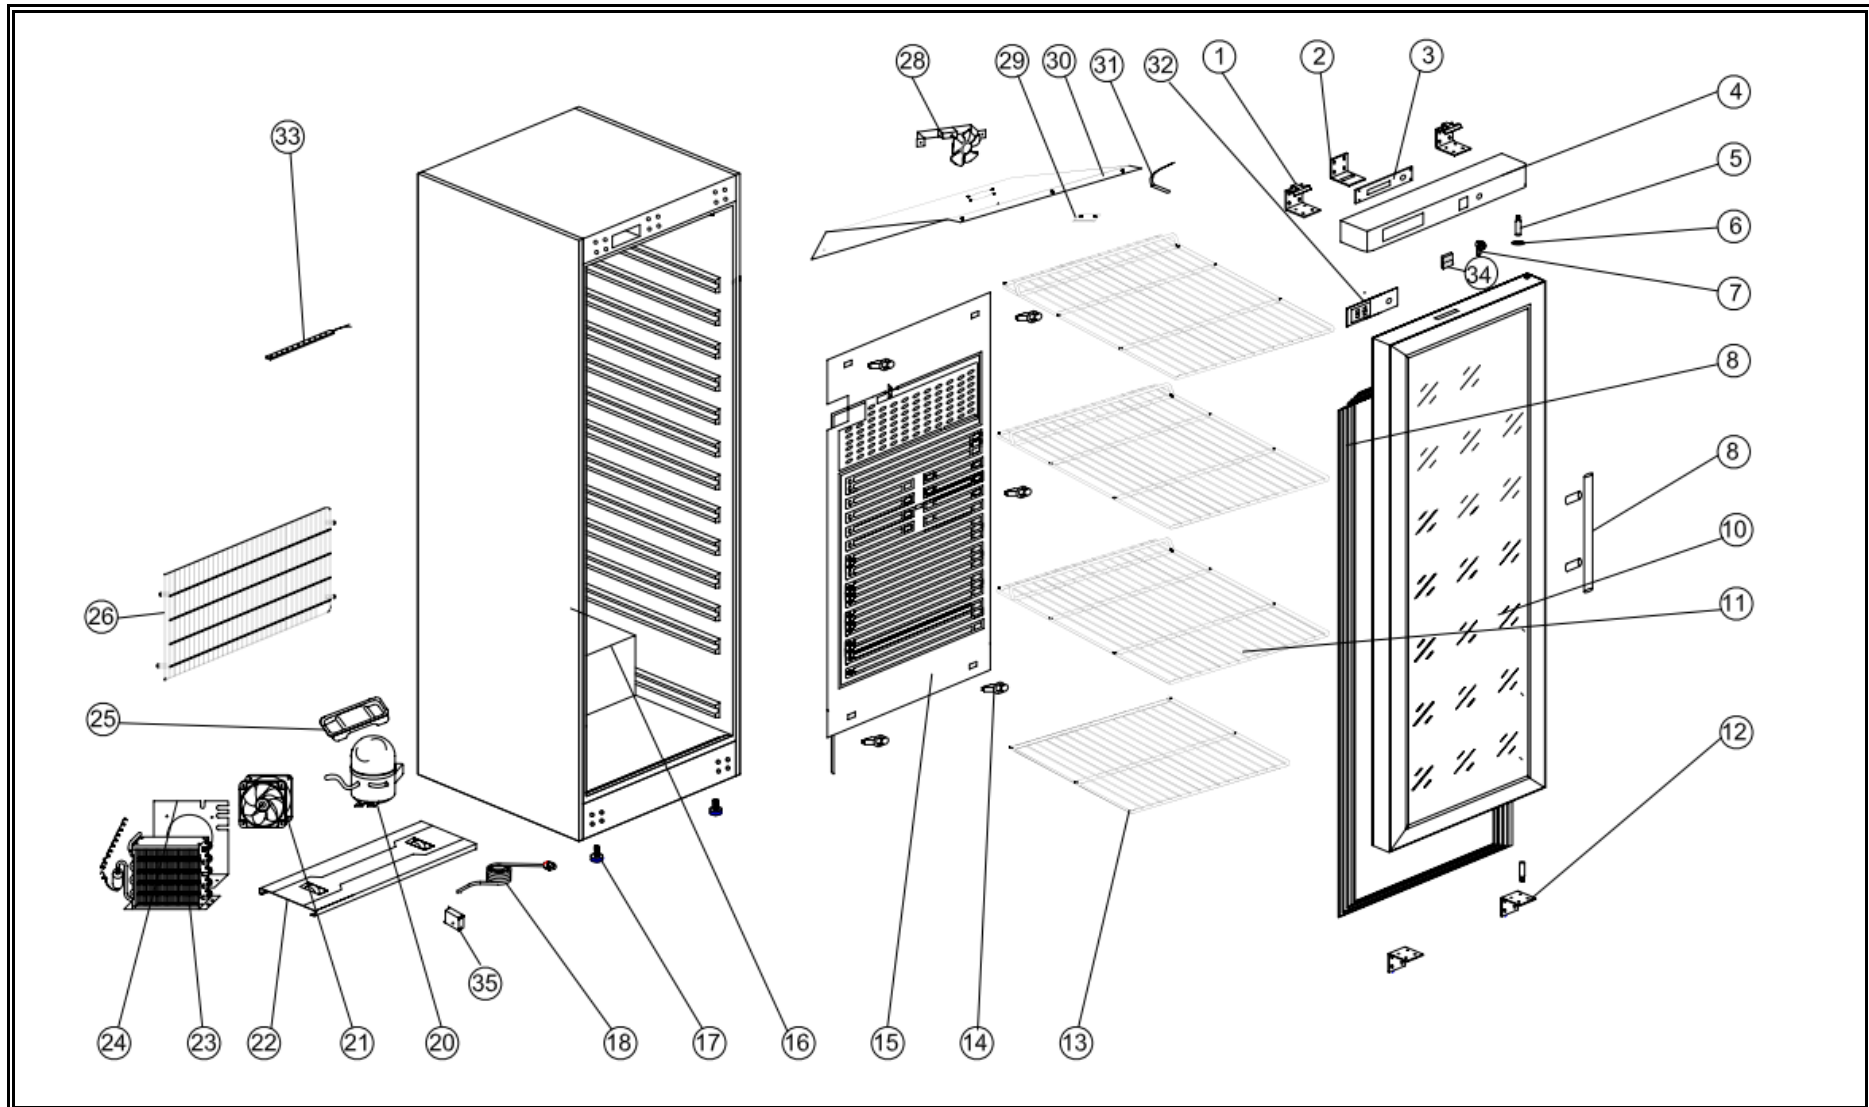

**7450.0557**

**R600**

Onderdelen informatie  
Erzatzteil information  
Spare part information  
Information de pièces

POS:	Art.No.:	Omschrijving:	Aantal:
1	9338.0675	UP HINGE	2PCS
2		HOOK OF LOCK	1PC
3	9338.2136	FRONT PANEL	1PC
4		THERMOSTAT SUPPORT	1PC
5	9338.0670	HINGE AXIS	2PCS
6	9338.0295	BUSHING	1PC
7	9338.0302	LOCK	1PC
8	9338.0985	GASKET	1PC
9		GLASS DOOR HANDLE	1PC
10		GLASS DOOR	1PC
11	4627.038	SHELF	3PCS
12	9338.0665	DOWN HINGE	2PCS
13	4627.039	BOTTOM SHELF	1PC
14		EVAPORATOR FIXER	5PCS
15		EVAPORATOR	1PC
16		BODY	1PC
17	9338.1195	FEET	2PCS
18	9338.2208	PLUG	1PC
20	9338.1616	COMPRESSOR	1PC
21		CONDENSER FAN	1PC
22		UNITE BOARD	1PC
23		CONDENSER	1PC
24		CONDENSER FAN SUPPORT	
25		WATER BOX	1PC
26		UNITE ROOM GRILLS	1PC
28	9338.1640	CIRCUIT FAN	1PC
29	9338.0115	SENSOR FIXED CLIP	1PC
30	9338.1390	CIRCUIT FAN SUPPORT	1PC
31	9181.2050	SENSOR	1PC
32	9338.0240	THERMOSTAT	1PC
33	9338.2064	LED LAMP	1PC
34	9338.1515	LIGHT SWITCH	1PCS
35		TRANSFORMER FOR LAMP	1PC