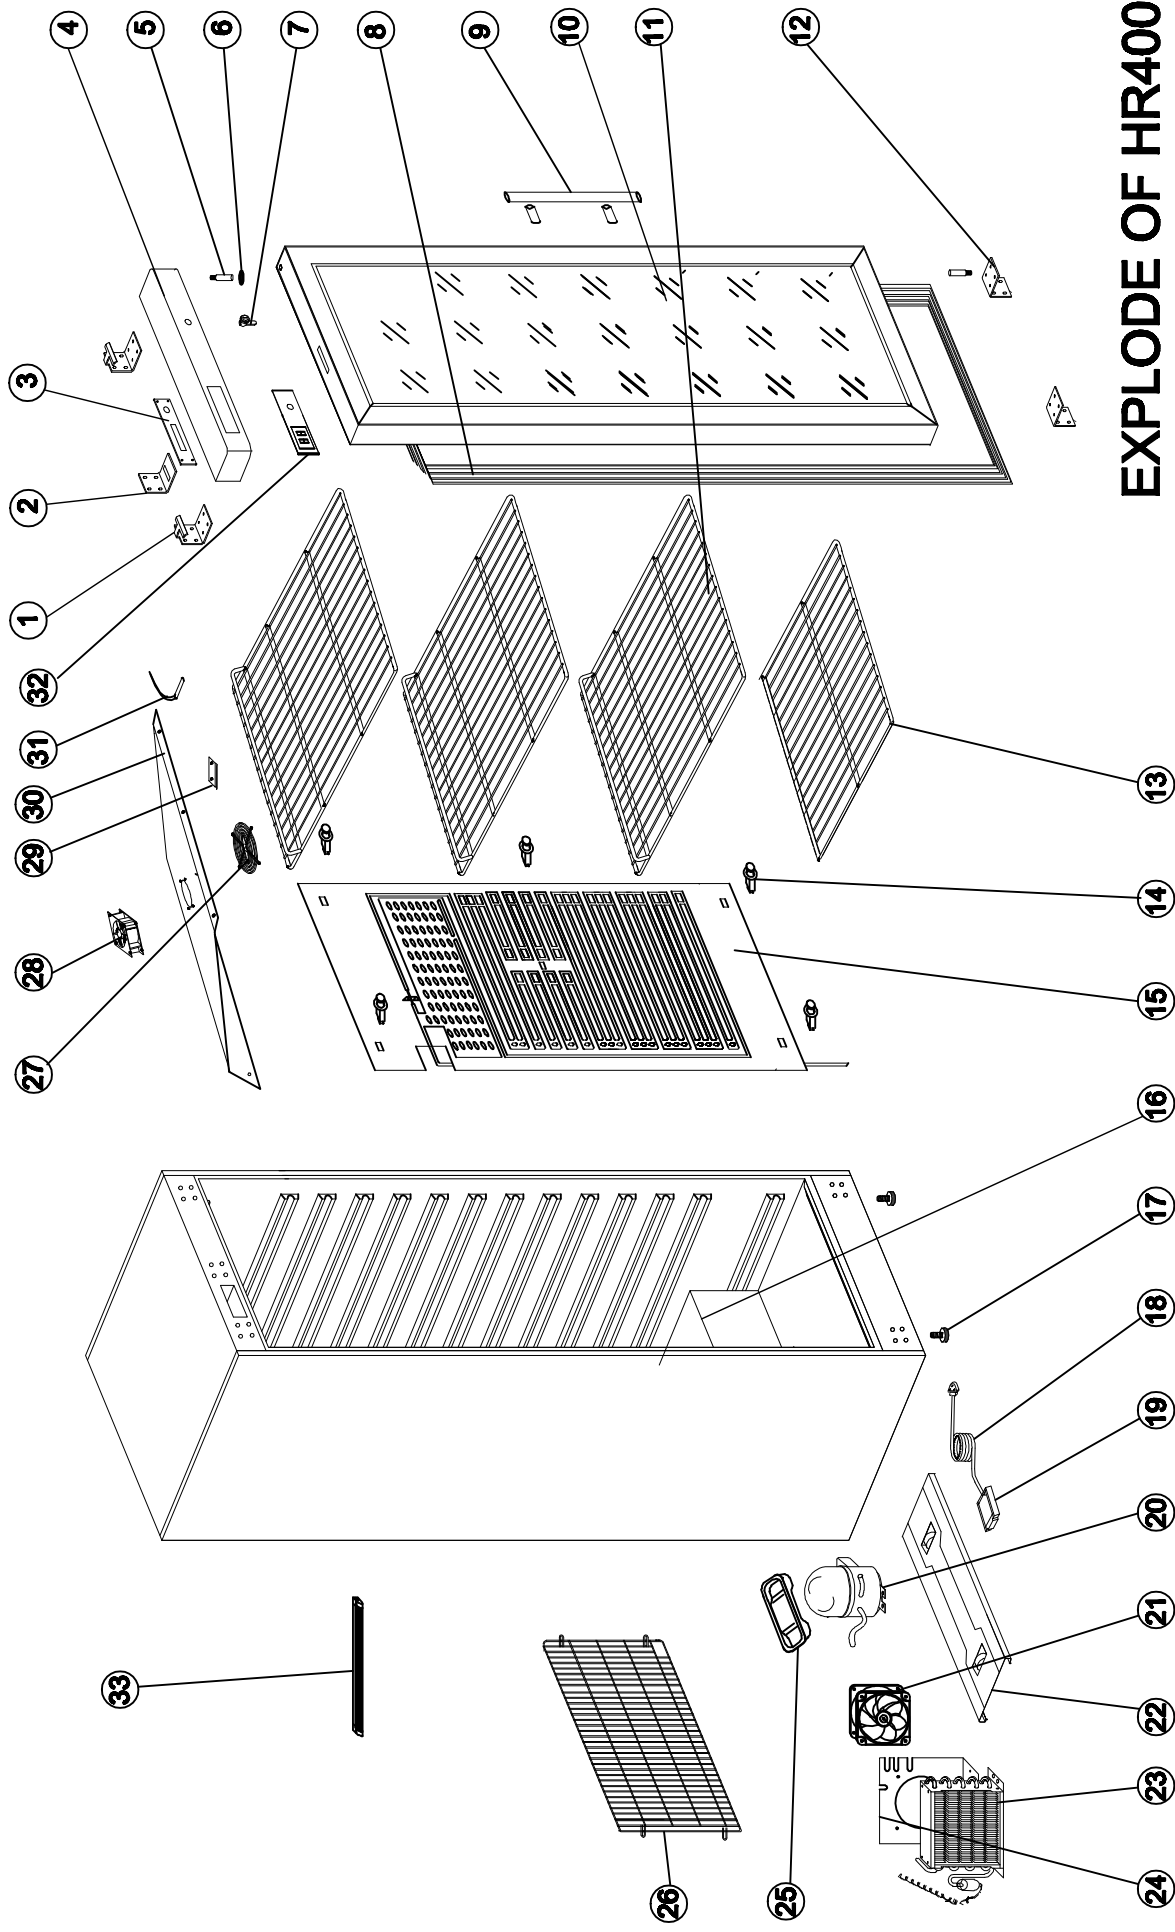

**7450.0557**

Onderdelen informatie

Erzatsteil information

Spare part information

Information de pièces

# EXPLODE OF HR400G

# SPARE PARTS LIST OF 7450.0557

HR400G 2017

NO	CODE	NAME	MODEL	QTY	MATERIAL	REMARK
1	9338.0675	UP HINGE		2PCS		
2		HOOK OF LOCK		1PC		
3		THERMOSTAT SUPPORT		1PC		
4		FRONT PANEL		1PC	White	
5	9338.0670	HINGE AXIS	Φ7	2PCS		
6	9338.0295	BUSHING		1PC		
7	9338.0300	LOCK		1PC		
8	9338.0985	GASKET		1PC		
9		GLASS DOOR HANDLE		1PC		
10		GLASS DOOR		1PC		
11	4627.038	SHELF		3PCS		
12	9338.0665	DOWN HINGE		2PCS		
13	4627.039	BOTTOM SHELF		1PC		
14		EVAPORATOR FIXER		5PCS		
15	9338.0571	EVAPORATOR		1PC		
16		BODY		1PC		
17	9338.1195	FEET		2PCS		
18		PLUG		1PC		
19		JUNCTION BOX		1PC		
22	9338.1240	COMPRESSOR	OF1033A	1PC		
21	9999.0136	CONDENSER FAN	SA1238A2	1PC		
22		UNITE BOARD		1PC		
23	9338.0291	CONDENSER		1PC		
24		CONDENSER FAN SUPPORT				
25		WATER BOX		1PC		
26		UNITE ROOM GRILLS		1PC		
27	9338.0580	BASKET GUARD GRILLS		1PC		
29		SENSOR FIXED CLIP		1PC		
30	9338.1390	CIRCUIT FAN SUPPORT		1PC		
31	9338.0075	SENSOR		1PC		
32	9338.0240	THERMOSTAT	LTC-20	1PC		
33		LAMP	8W	1PC		