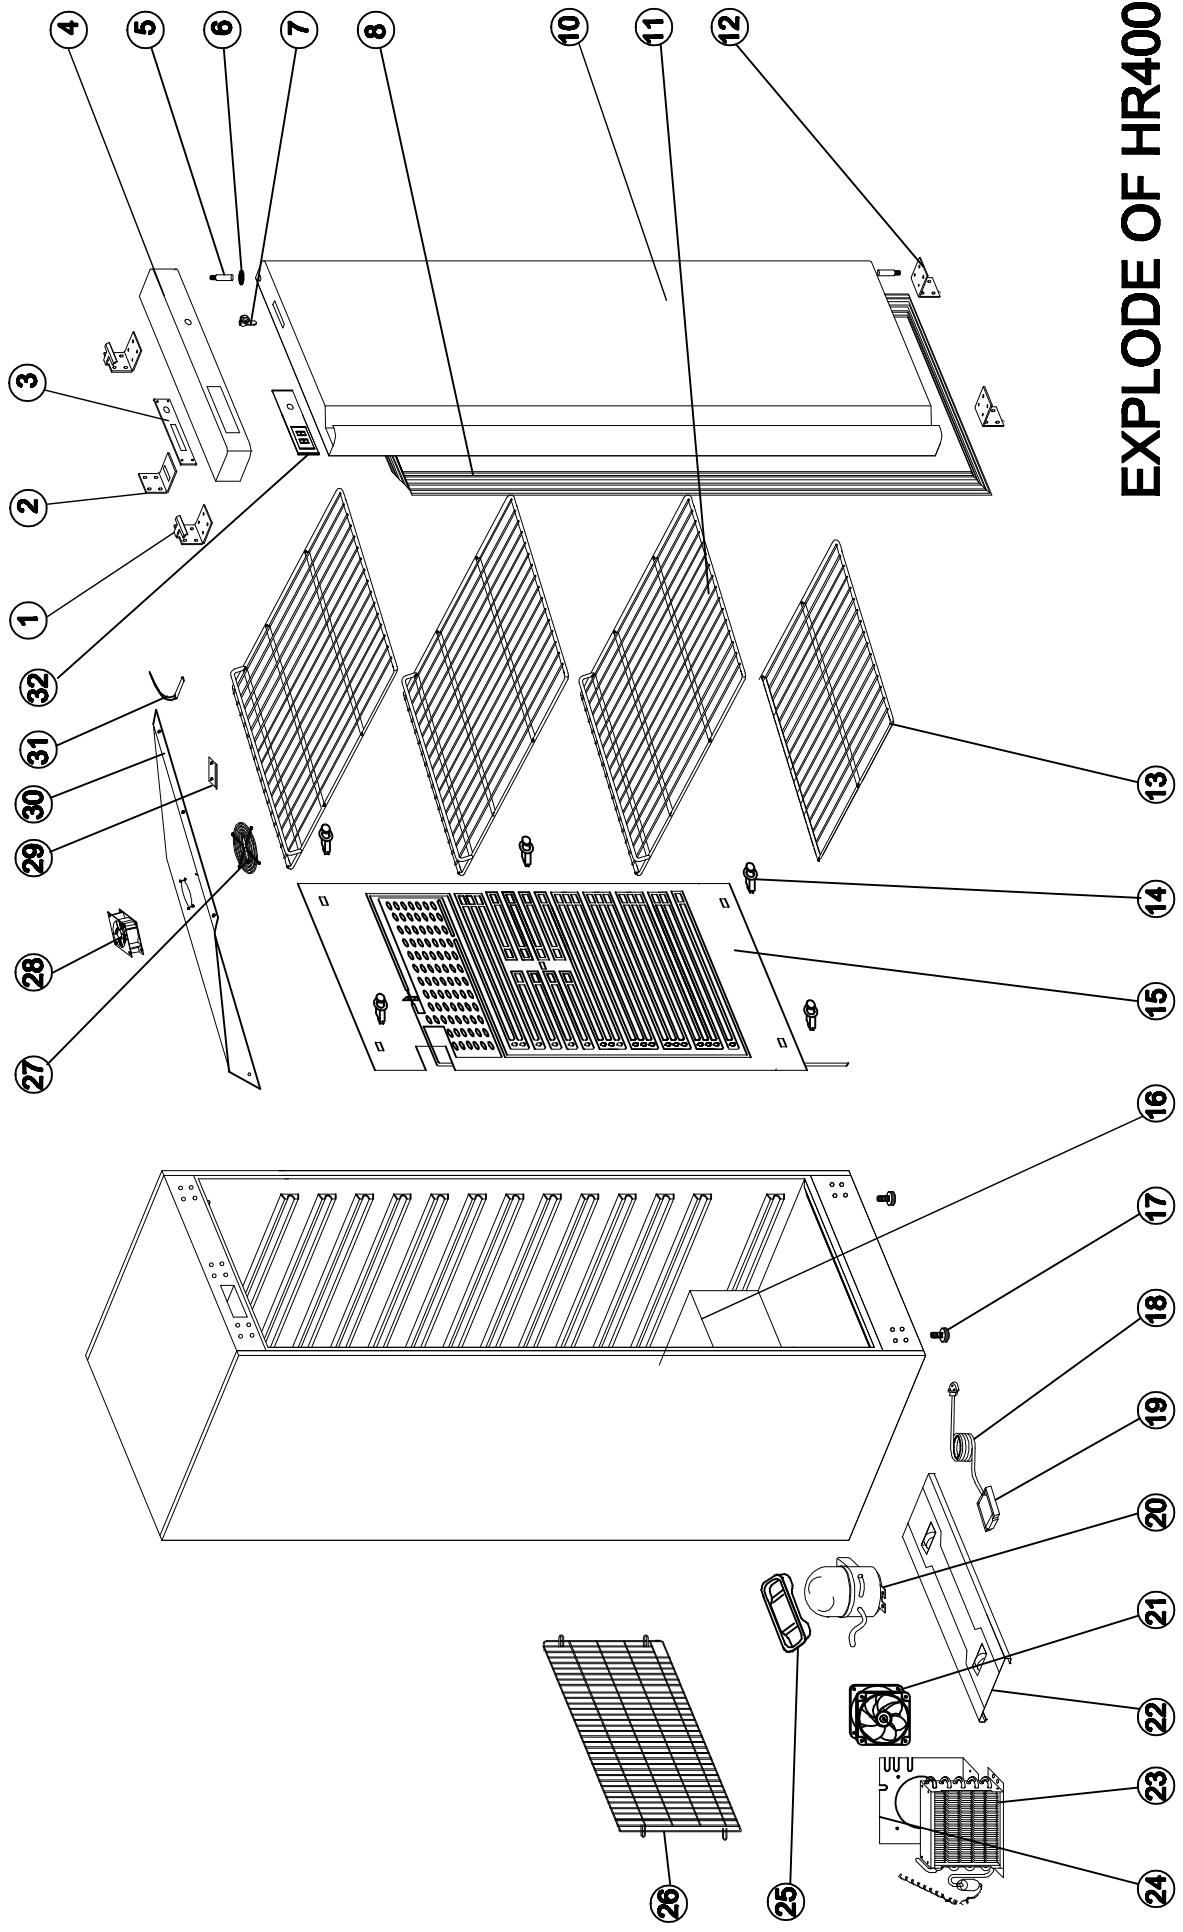

# EXPLODE OF HR400

# SPARE PARTS LIST OF 7450.0556

HR400 2017

NO	CODE	NAME	MODEL	QTY	MATERIAL	REMARK
1	9338.0675	UP HINGE		2PCS		
2		HOOK OF LOCK		1PC		
3		THERMOSTAT SUPPORT		1PC		
4		FRONT PANEL		1PC	White	
5	9338.0670	HINGE AXIS	Φ7	2PCS		
6	9338.0295	BUSHING		1PC		
7	9338.0300	LOCK		1PC		
8	9338.0985	GASKET		1PC		
10		DOOR		1PC		
11	4627.038	SHELF		3PCS		
12	9338.0665	DOWN HINGE		2PCS		
13	4627.039	BOTTOM SHELF		1PC		
14		EVAPORATOR FIXER		5PCS		
15	9338.0571	EVAPORATOR		1PC		
16		BODY		1PC		
17	9338.1195	FEET		2PCS		
18		PLUG		1PC		
19		JUNCTION BOX		1PC		
20	9338.1240	COMPRESSOR	OF1033A	1PC		
		COMPRESSOR	EMT45HLR	1PC		
	9180.0310	COMPRESSOR	TL5G	1PC		
21	9999.0136	CONDENSER FAN	SA1238A2	1PC		
22		UNITE BOARD		1PC		
23		CONDENSER		1PC		
24		CONDENSER FAN SUPPORT				
25		WATER BOX		1PC		
26		UNITE ROOM GRILLS		1PC		
27	9338.0580	BASKET GUARD GRILLS		1PC		
28	9999.0136	CIRCUIT FAN	SA1238A2	1PC		
29		SENSOR FIXED CLIP		1PC		
30	9338.1390	CIRCUIT FAN SUPPORT		1PC		
31	9338.0075	SENSOR		1PC		
32	9338.0240	THERMOSTAT	LTC-20	1PC		