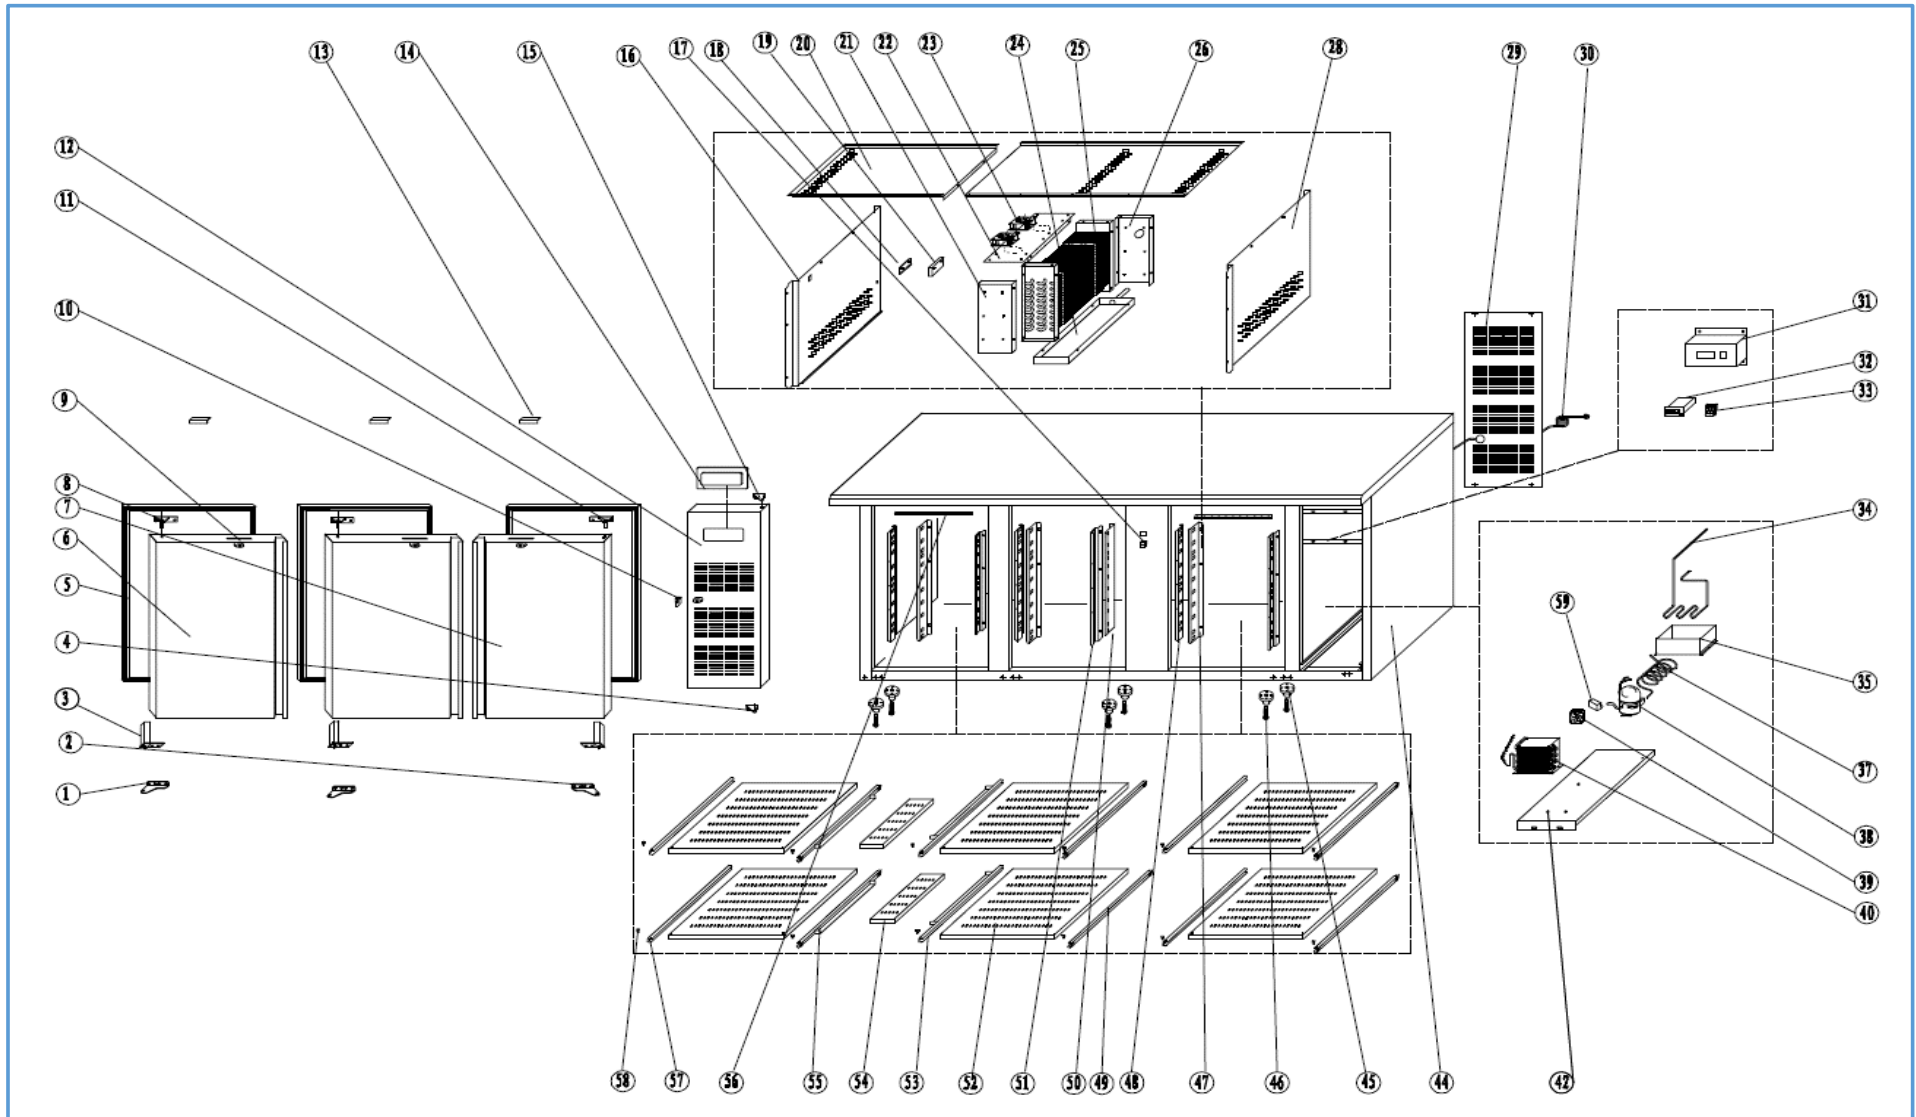

7450.0320

Onderdelen informatie

Erzatzteil information

Spare part information

Information de pièces

Onderdelenlijst 7450.0320

POS:	Art.No.:	Omschrijving:	Aantal:
1		DOWN HINGE LEFT	2PCS
2	9338.1301	DOWN HINGE RIGHT	1PC
3	9635.0150	SPRING HINGE	3PCS
4		FRONT PANNEL HINGE DOWN	1PC
5	9338.1175	GASKET	3PCS
6		DOOR LEFT	2PCS
7		DOOR RIGHT	1PC
8		UP HINGE LEFT	2PCS
9	9338.1325	DOOR LOCK	3PCS
10		FRONT PANNEL LOCK	1PCS
11		UP HINGE RIGHT	1PC
12		FRONT PANNEL	1PC
13		DOOR LOOK HOOK	3PCS
14		THERMOSTAT COVER	1PC
15		FRONT PANNEL HINGE UP	1PC
16		EVAPORATOR COVER LEFT	1PC
18		SENSOR FIXED CLIP	1PC
19	9338.1502	PROBE PADDING	1PC
20		AIR FILOW CONDUCT BOARD	2PCS
21		EVAPORATOR FIXED BOARD FRONT	1PC
22		FAN FIXED BOARD	1PC
23	9999.0136	EVAPORATOR FAN	2PCS
24	9338.0915	EVAPORATOR WATER PAN	1PC
25	9338.0340	EVAPORATOR	1 PC
26		EVAPORATOR FIXED BOARD BACK	1PC
28		EVAPORATOR COVER RIGHT	1PC
29		UNIT ROOM COVER	1PC
30		PLUG	1PC
31		THERMOSTAT SUPPORT	1PC
32	9114.0035	THERMOSTAT	1PC
33	9108.0244	MAIN SWITCH	2PC
34		DISCHANGE PIPE	1PC
35	9338.0918	WATER BOX	1PC
37		SUCTION PIPE	1PC
38	9338.1662	COMPRESSOR	1PC
39	9999.0136	CONDENSER FAN	1PC
40		CONDENSER	1PC
42		UNIT BOARD	1PC
44		BODY	1PC
45		FEET	6PCS
46	9338.1531	ADJUST BOLT	6PCS
47		BACK SUPPORT LEFT	3PCS
48		FRONT SUPPORT LEFT	3PCS
49	9338.1632	GUIDE RIGHT	4PCS
50	9338.1315	BACK SUPPORT RIGHT	3PCS
51		FRONT SUPPORT RIGHT	3PCS
52	9338.1630	SHELF	6PCS

Onderdelenlijst 7450.0320

POS:	Art.No.:	Omschrijving:	Aantal:
53	9338.1320	GUIDE LEFT	2PCS
54	9338.1321	MIDDLE SHELF	2PCS
55		GUIDE RIGHT	2PCS
56		LED LAMP	2PCS
57	9338.1631	GUIDE LEFT	4PCS
58	9338.1695	SMALL PLASTIC CAP	24PCS
59		TRANSFORMER FOR LAMP	1PC