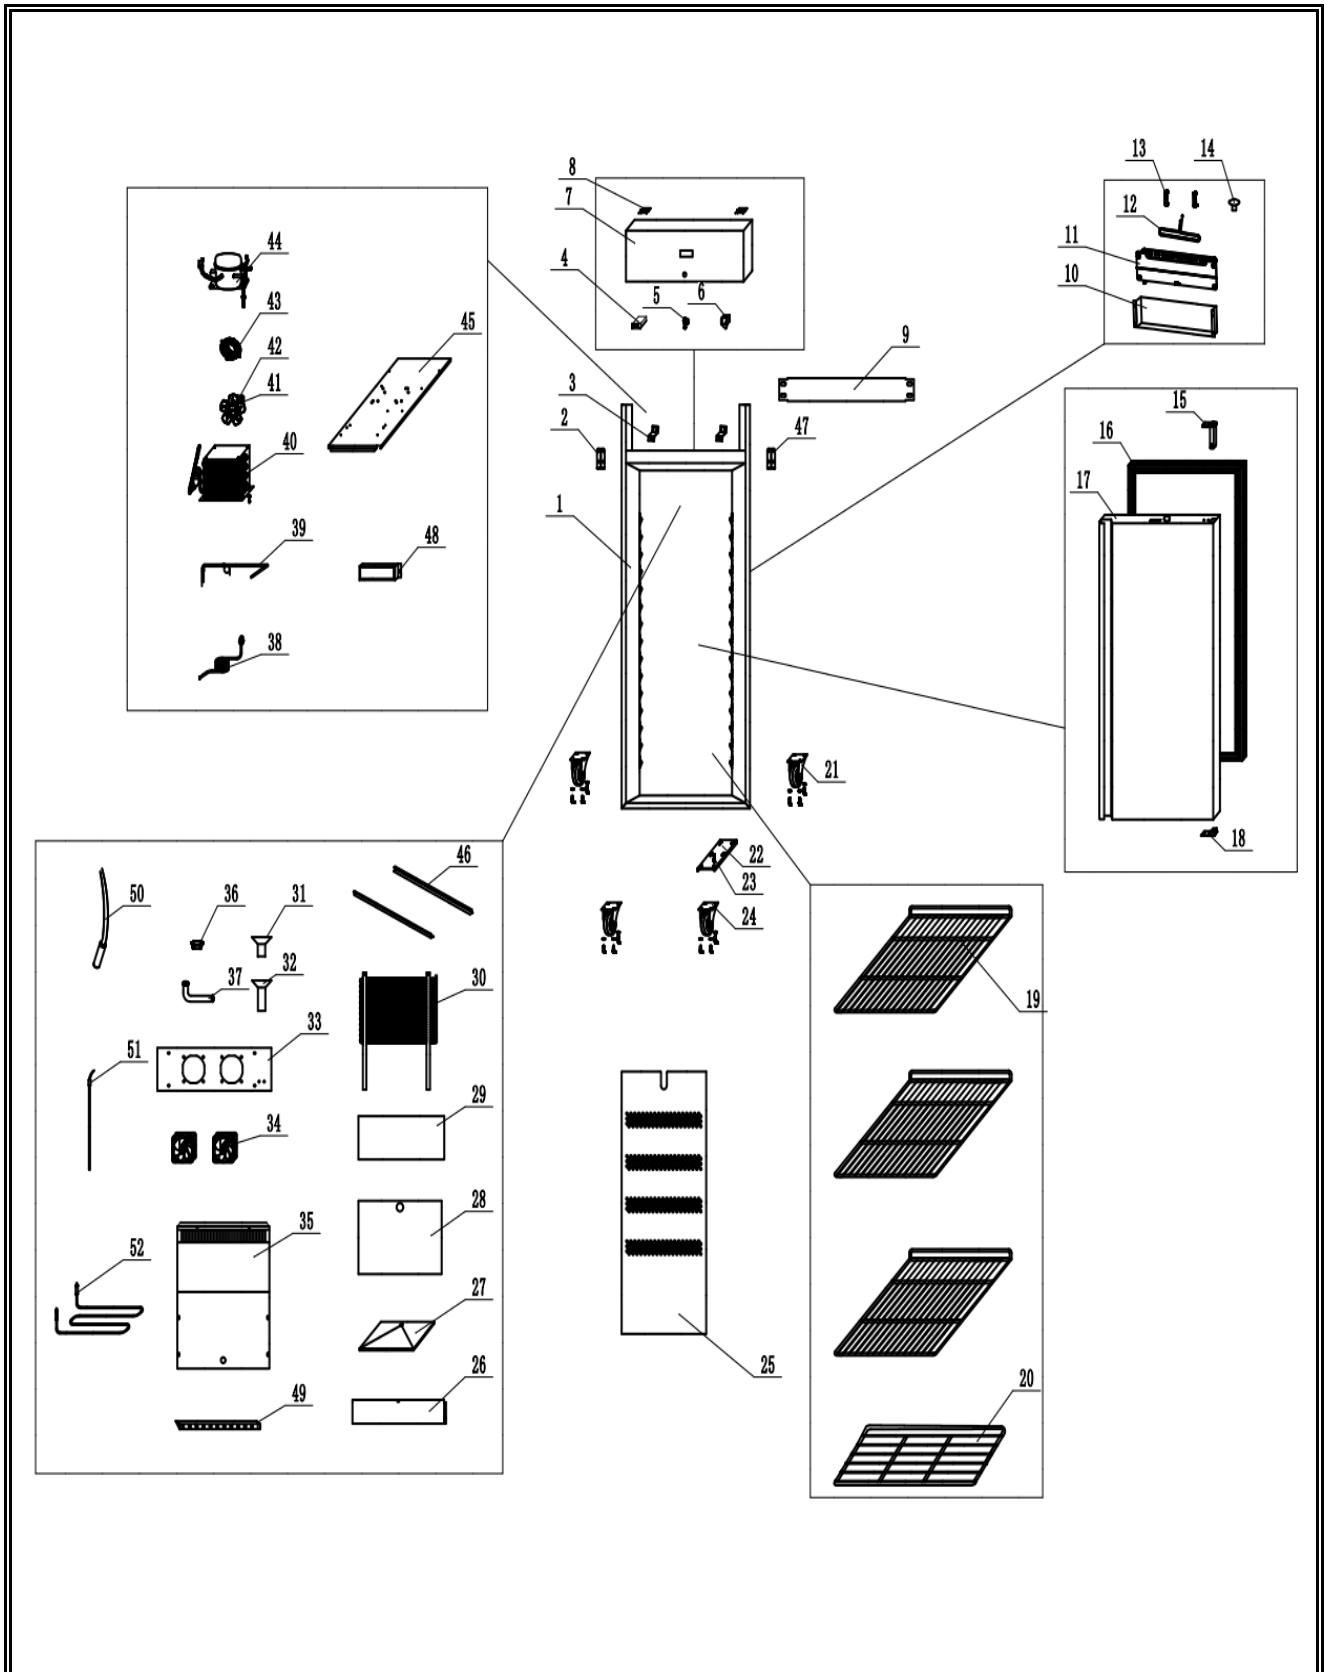

Spare part information

7450.0255

CombiSteel

Picture 7450.0255

Spare part list 7450.0255

POS:	Art.No.:	Description:	Quantity:
1	**	Body	1PC
2	**	Up Hinge/Left	1PC
3	**	FRONT PANEL FIXED CLIP	2PC
4	**	Thermostat Contactor	1PC
5	CS9338.0302	Lock	1PC
6	**	Door Switch	1PC
7	**	FRONT PANEL	1PC
8	**	HINGE	2PCS
9	**	Back BRIDGE	1PC
10	**	Protector For Water Box	1PC
11	**	Water Box	1PC
12	**	Discharge Pipe	1PC
13	**	Discharge Pipe Clip	2PCS
14	**	Water Pipe Connector	1PC
15	CS9635.0150	Door Spring	1PC
16	**	Gasket	1PC
17	**	Door	1PC
18	CS9338.0235	Down Hinge Axis Jacket	1PC
19	**	Shelf	3PCS
20	**	Down Shelf	1PC
21	CS7451.0010	Normal Wheel	2PCS
22	**	Door Hinge /Down	1PC
23	**	Down Hinge Axis	1PC
24	CS7451.0010	Brake Wheel	2PCS
25	**	Air Deflector	1PC
26	**	Inside Panel	1PC
27	**	Evaporator Water Pan	1PC
28	**	Keep Warm Board	1PC
29	**	EvaporatorWind Guide Foam	1PC
30	**	EvaporatorWind Guide Foam	1PC
31	CS9338.2100	DRAIN PIPE (B)	1PC
32	CS9338.2100	DRAIN PIPE (A)	1PC
33	**	Circle Fan Support	1PC
34	**	Circle Fan	2PC
35	**	Circle Fan Cover	1PC
36	**	Sensor Fixed BOX	1PC
37	CS9338.2268	WATER PIPE	1PC
38	**	Plug	1PC
39	**	Suction Pipe	1PC
40	**	Condenser	1PC

Spare part list 7450.0255

POS:	Art.No.:	Description:	Quantity:
41	**	Fan Blade	1PC
42	**	Condenser Fan	1PC
43	**	Wall Ring	1PC
44	**	Compressor	1PC
45	**	Unit Board	1PC
46	**	EVAPORATOR FIXED BOARD SUPPORT	2PCS
47	**	Up Hinge/Right	1PC
48	**	Led Power Supply	1PC
49	**	Lamp	1PC
50	**	PROTECTOR FOR HEATING ELEMENT	1PC
51	CS9338.2158	Drain Pipe Heater	1PC
52	**	DEFROST HEATING ELEMENT	1PC
.		## = Parts cannot be ordered separately.	
.		** = No article number known, must be requested specifically.	