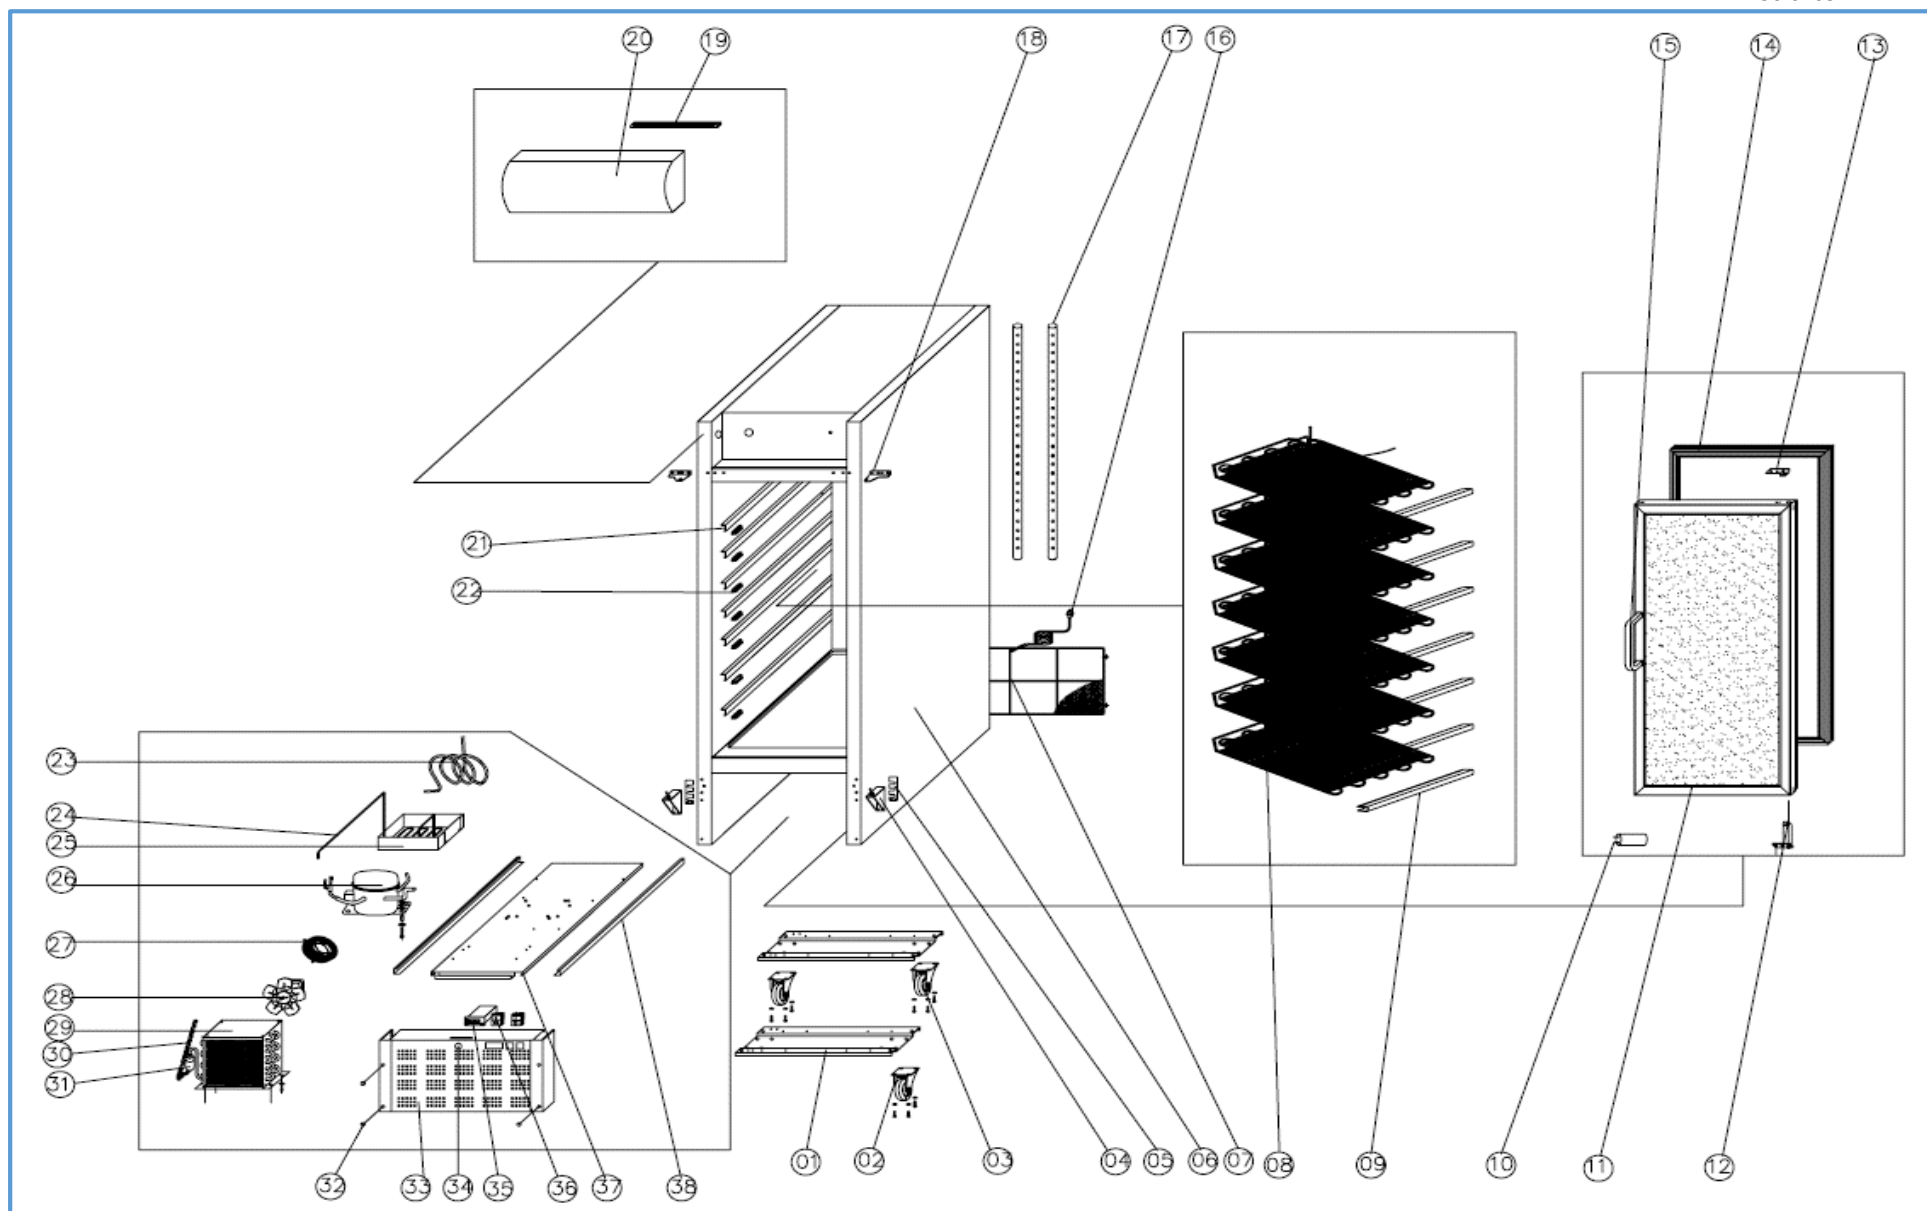

7450.0165

Onderdelen informatie

Erzatzteil information

Spare part information

Information de pièces

Onderdelenlijst 7450.0165

POS:	Art.No.:	Omschrijving:	Aantal:
1		SUPPORT OF UNIT BOARD	2PCS
2		BRAKE WHEEL	2PCS
3		NORMAL WHEEL	2PCS
4		DOOR HINGE /DOWN	2PCS
5		WASHER OF DOWN HINGE	2PCS
6		BODY	1PC
7		UNIT ROOM COVER	1PC
8		EVAPORATOR	1PC
9		EVAPORATOR SUPPORT	6PCS
10		CAPACITANCE FOR DOOR	1PC
11		DOOR	1PC
12	9635.0150	DOOR SPRING HINGE	2PCS
13	9338.0235	DOWN HINGE AXIS JACKET	1PC
14	9338.1505	GASKET	1PC
15		HANDLE	1PC
16		PLUG	1PC
17		INSIDE LAMP	2PCS
18		DOOR HINGE UP	1PAIR
19	9338.1508	LAMP	1PC
20		LAMP COVER	1PC
21		SUPPORT	12PCS
22		EVAPORATOR FIXER	6PAIRS
23		SUCTION PIPE	1PC
24		DISCHARGE PIPE	1PC
25		WATER BOX	1PC
26		COMPRESSOR	1PC
27		BASKETC GUARD GRILLS	1PC
28	9390.0130	CONDENSER FAN	1PC
29	9338.1030	CONDENSER	1PC
30		CAPILLARY	1PC
31	9338.1980	FILTER DRIER	1PC
32		PLASTIC CAP	4PCS
33		FRONT PANEL	1PC
34	9338.0300	LOCK	1PC
35	9390.1905	THERMOSTAT	1PC
36	9108.0244	MAIN SWITCH	2PCS
37		UNIT BOARD	1PC
38		GUIDE OF UNIT BOARD	1PAIR