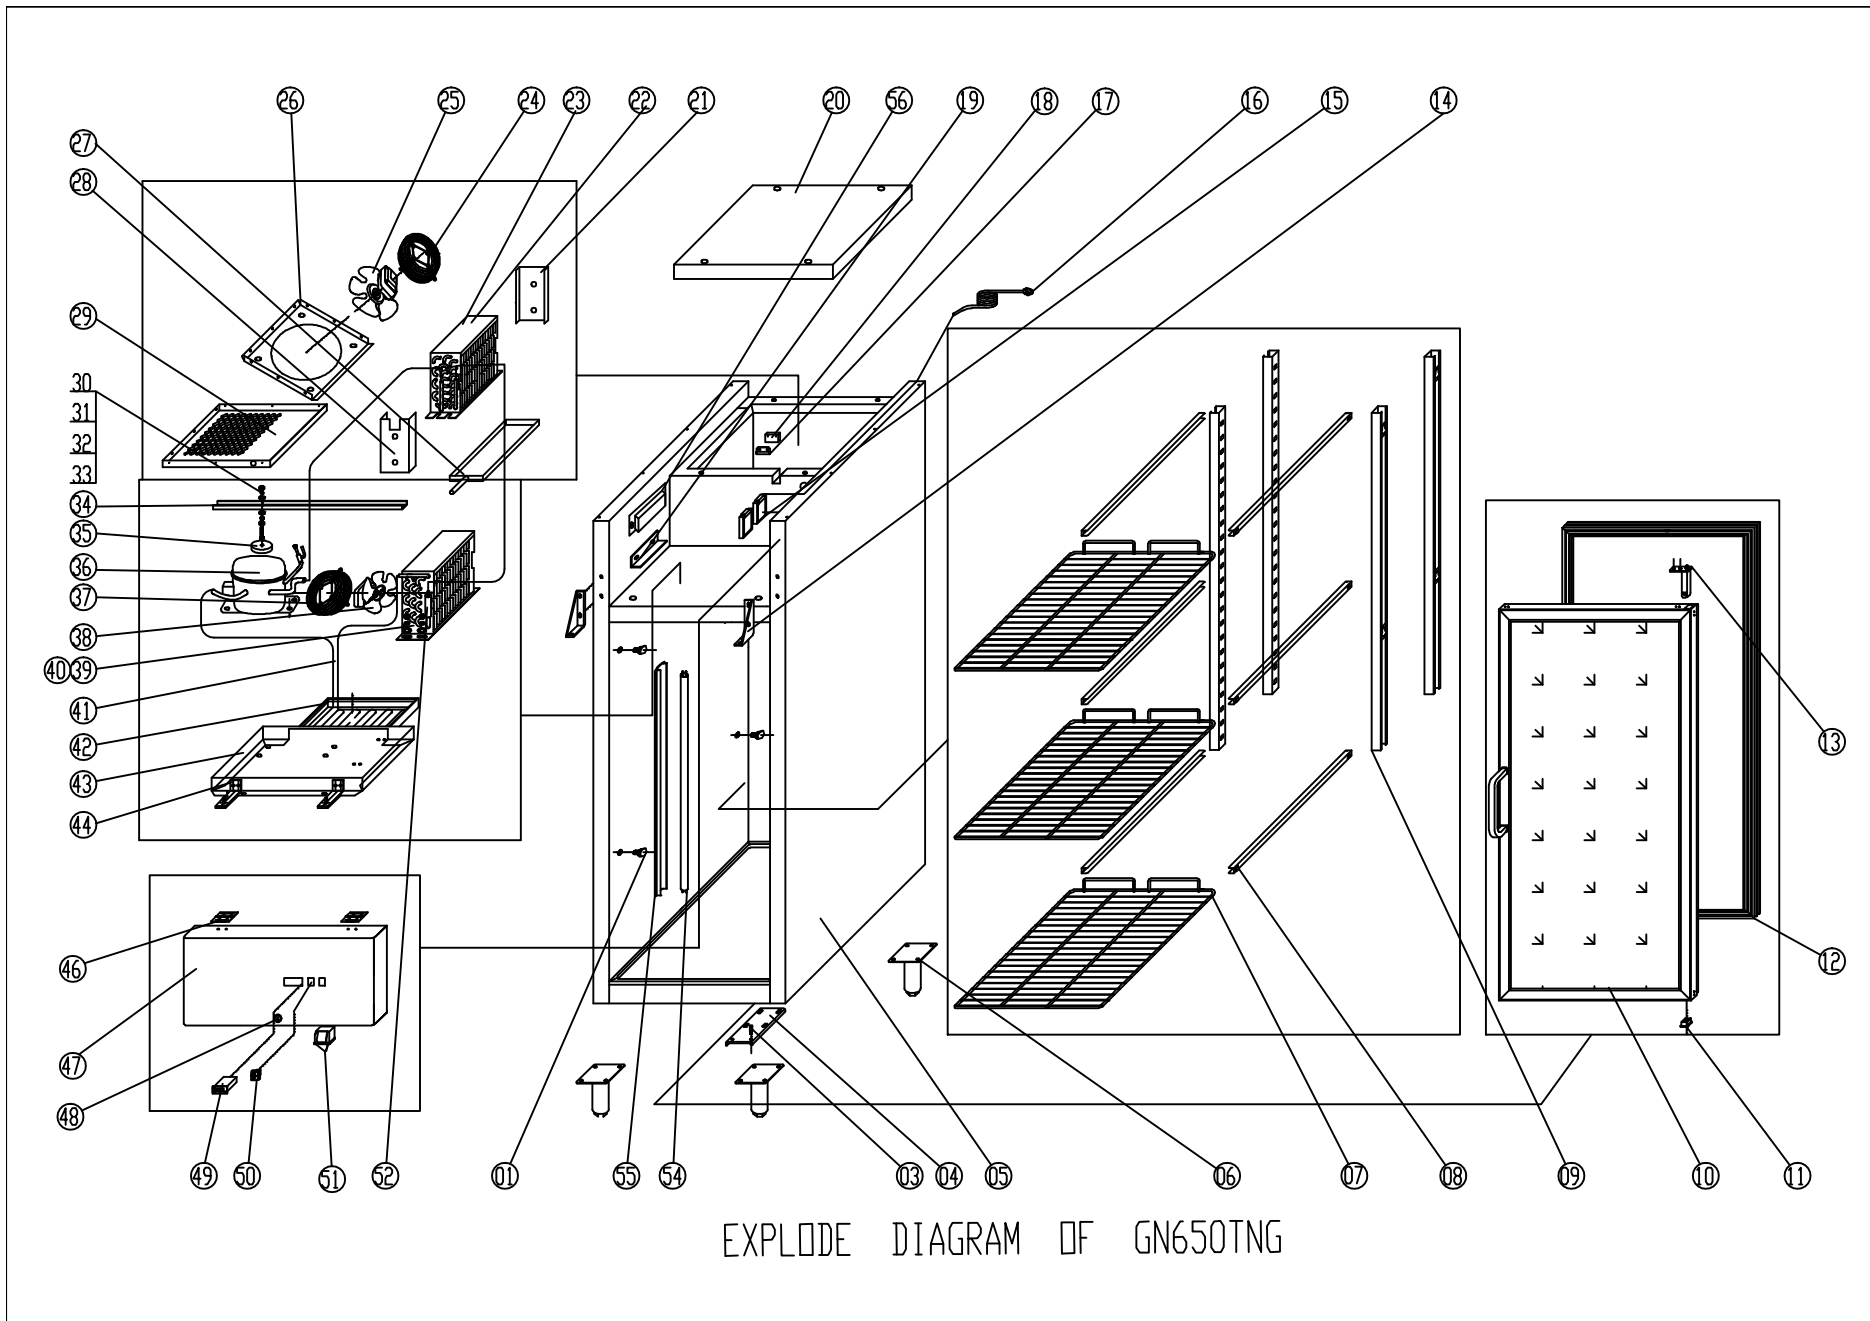

**7450.0152**

Onderdelen informatie

Erzatzteil information

Spare part information

Information de pièces

EXPLODE DIAGRAM OF GN650TNG

## SPARE PARTS LIST OF 7450.0152

NO.	CODE	NAME	MODEL	QTY.	MATERIAL	REMARK
01		SUPPORT LOCATED NUT	M6	8PCS	STAINLESS	
03		DOWN HINGE AXIS		1PC	STAINLESS	
04		DOWN HINGE		1PC	STAINLESS	
05		BODY		1PC		
06		FEET	H=150	4PCS	STAINLESS	
07		SHELF	2/1 GN	3PCS	COATED STEEL	
08		GUIDE RIGHT/LEFT	2/1 GN	3PAIRS	STAINLESS	
09		SUPPORT		4PCS	STAINLESS	
10		DOOR		1PC		
11		DOWN HINGE AXIS JACKET		1PC	PLASTIC	
12		GASKET		1PC	PVC	
13		DOOR SPRING		1PC		
14		UP HINGE		2PCS	STAINLESS	
15		JUNCTION BOX		2PCS		
16		PLUG	LT312/1.5MM <sup>2</sup> x3G	1PC		
17		SENSOR FIXED CLIP		1PC	STAINLESS	
18		PROBE PADDING		1PC	STAINLESS	
19		FIXING STRIP		2PCS	ZINCIFY STEEL	
20		TOP		1PC		
21		EVAPORATOR BACK GUIDE		1PC	STAINLESS	
22		EVAPORATOR		1PC		
23		EVAPORATOR COVER		1PC	STAINLESS	
24		WALL RING	φ240	1PC		
25		CIRCLE FAN	CA03-51/φ230	1PC		
26		FAN SUPPORT		1PC	STAINLESS	
27		EVAPORATOR WATER PAN		1PC	STAINLESS	
28		EVAPORATOR FRONT GUIDE		1PC	STAINLESS	
29		AIRFLOW DUCT BOARD		1PC	STAINLESS	
30		BOLT	M8x75	1PC		
31		WASHER	φ8	2PCS	ZINCIFY STEEL	
32		SPRING WASHER	φ8	2PCS		
33		NUT	M8	2PCS		
34		COMPRESSOR MOUNTING BAND	710×25×15	1PC	ZINCIFY STEEL	
35		PADDING RUBBER FOR COMPRESSOR	φ80	1PC		
36		COMPRESSOR	ASPERANE2121Z	1PC		
37		BASKET GUARD GRILLS		1PC	COATER STEEL	
38		CONDENSER FAN	CA01-01/φ200	1PC		
39		CONDENSER		1PC		
40		FILTER		1PC		
41		DISCHARGE TUBE	φ8×0.75	1PC		
42		CONDENSATE EVAPORATOR PAN		1PC	STAINLESS	
43		UNIT BOARD		1PC	ZINCIFY STEEL	
44		FRONT PANEL FIXED CLIP		2PCS	ZINCIFY STEEL	
46		HINGE		2PCS	STAINLESS	
47		FRONT PANEL		1PC	STAINLESS	
48		LOCK		1PC		