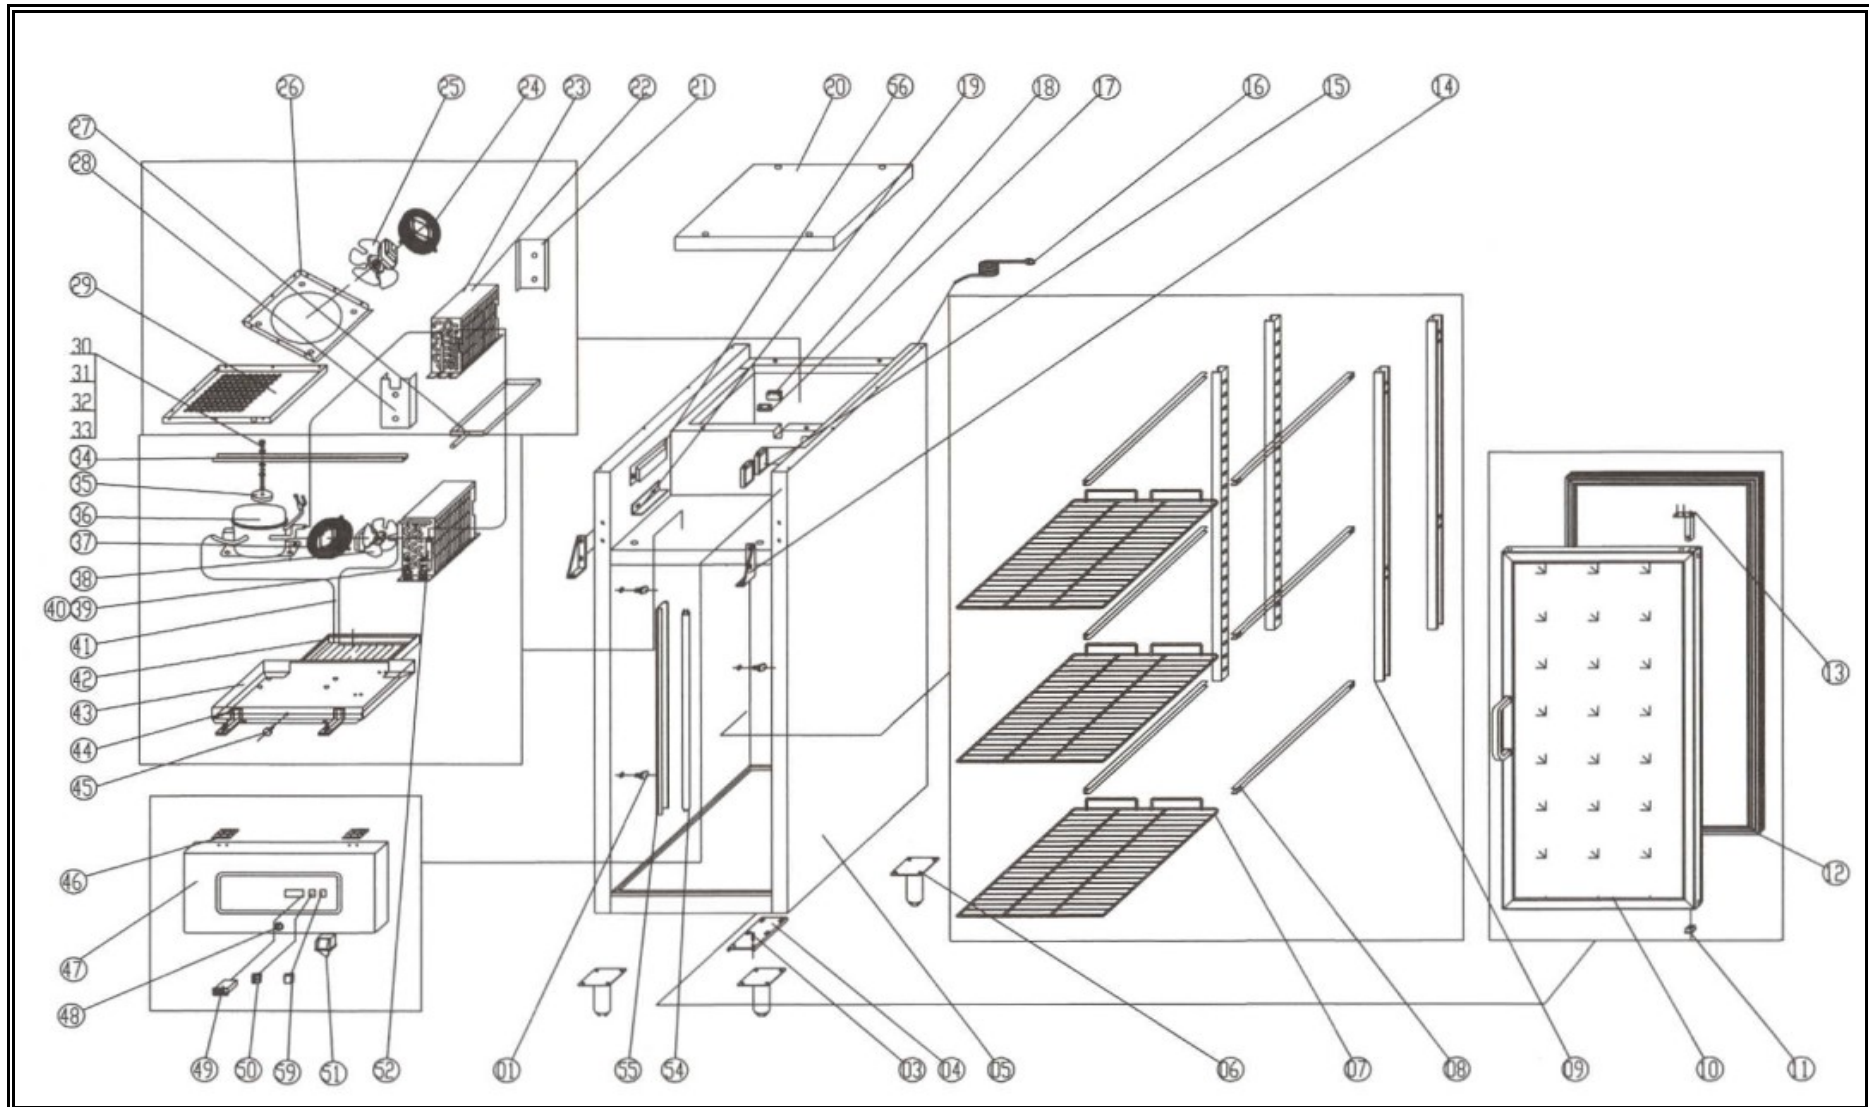

**7450.0152**

**R134a**

Onderdelen informatie  
Erzatzteil information  
Spare part information  
Information de pièces

POS:	Art.No.:	Omschrijving:	Aantal:
1		SUPPORT LOCATED NUT	8PCS
3	CS9338.0100	DOWN HINGE AXIS	1PC
4		DOWN HINGE	1PC
5		BODY	1PC
6	CS4627.052	FEET	4PCS
7	CS4627.025	SHELF	3PCS
8	CS4751.015	GUIDE RIGHT/LEFT	3PAIRS
9		SUPPORT	4PCS
10		DOOR	1PC
11	CS9338.0235	DOWN HINGE AXIS JACKET	1PC
12	CS9338.1563	GASKET	1PC
13	CS9635.0150	DOOR SPRING	1PC
14		UP HINGE	2PCS
15	CS9338.2206	JUNCTION BOX	2PCS
16	CS9338.2208	PLUG	1PC
17	CS9993.2448	SENSOR FIXED CLIP	1PC
18	CS9338.1502	PROBE PADDING	1PC
19	CS9338.4000	FIXING STRIP	2PCS
20		TOP	1PC
21		EVAPORATOR BACK GUIDE	1PC
22	CS9338.0155	EVAPORATOR	1PC
23		EVAPORATOR COVER	1PC
24		WALL RING	1PC
25	CS9390.0130	CIRCLE FAN	1PC
26		FAN SUPPORT	1PC
27		EVAPORATOR WATER PAN	1PC
28		EVAPORATOR FRONT GUIDE	1PC
29		AIRFLOW DUCT BOARD	1PC
30		BOLT	1PC
31		WASHER	2PCS
32		SPRING WASHER	2PCS
33		NUT	2PCS
34		COMPRESSOR MOUNTING BAND	1PC
35		PADDING RUBBER FOR COMPRESSOR	1PC
36	CS9180.1400	COMPRESSOR	1PC
37		BASKET GUARD GRILLS	1PC
38	CS9390.0130	CONDENSER FAN	1PC
39	CS9338.1375	CONDENSER	1PC
40	CS9338.1791	FILTER	1PC
41		DISCHARGE TUBE	1PC
42		CONDENSATE EVAPORATOR PAN	1PC
43		UNIT BOARD	1PC
44		FRONT PANEL FIXED CLIP	2PCS

<b>POS:</b>	<b>Art.No.:</b>	<b>Omschrijving:</b>	<b>Aantal:</b>
45	CS9338.1195	HANDLE	1PC
46		HINGE	2PCS
47		FRONT PANEL	1PC
48	CS9338.0300	LOCK	1PC
49	CS9390.1905	THERMOSTAT(WITH 2 PROBES)	1PC
50	CS9108.0244	MAIN SWITCH	2PCS
51	CS9338.0170	DOOR SWITCH	1PC
52	CS9181.0004	FILTER DRIER	1PC
54		LAMP	1PC
55		LAMP COVER	1PC
56	CS9338.1564	BALLEST	1PC
59	CS9108.0244	MAIN SWITCH	1PC