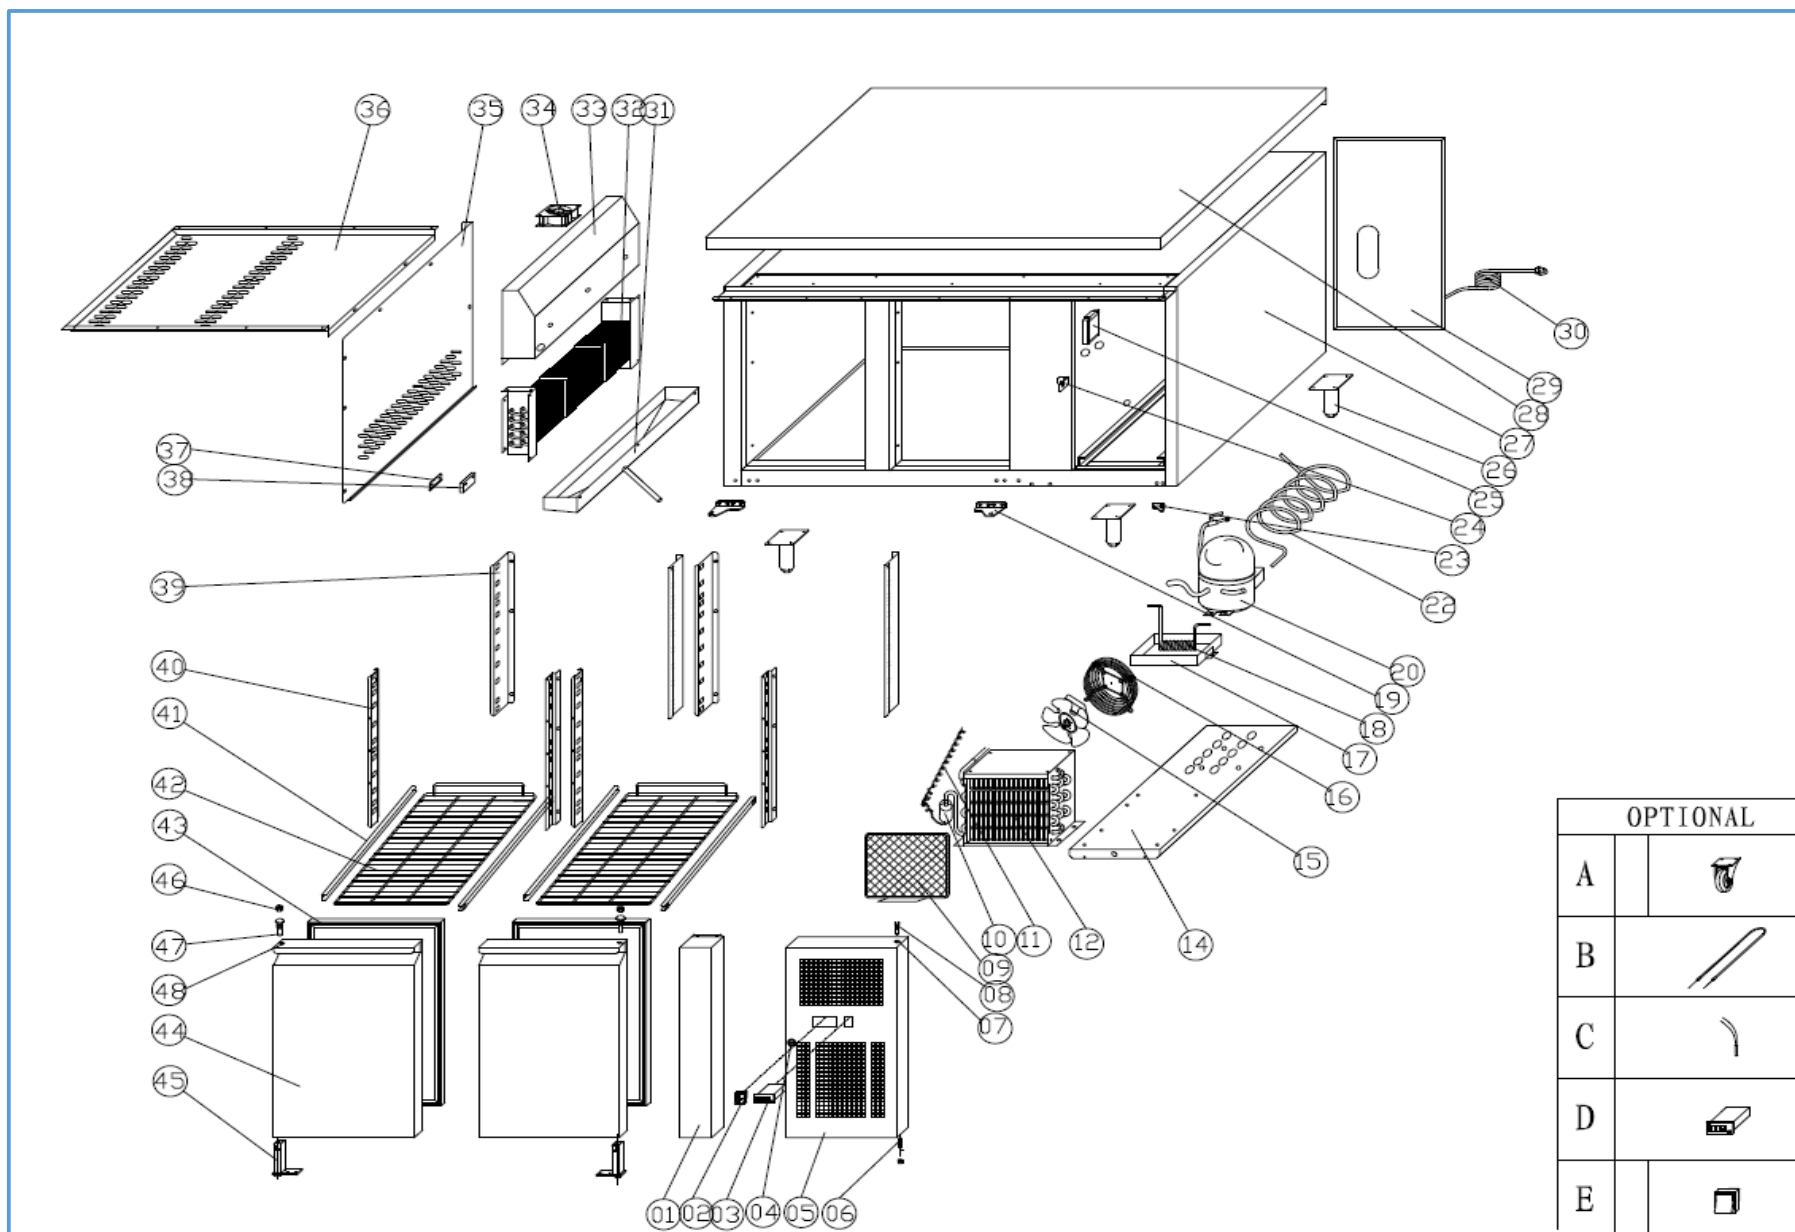

7450.0118

Onderdelen informatie

Erzatzteil information

Spare part information

Information de pièces

Onderdelenlijst 7450.0118

POS:	Art.No.:	Omschrijving:	Aantal:
1		FIXED FRONT PANEL	
2	9108.0244	MAIN SWITCH	
3	9390.1905	THERMOSTAT	
4	9338.0300	LOCK	
5	9338.0025	FRONT PANEL	
6	9338.0670	HINGE AXIS	
7	9338.0295	BUSHING	
8	9338.0105	NUT	
9	9338.0650	FILTER	
10	9338.1980	FILTER DRIER	
11	9338.1970	CAPPILARY	
12	9338.0780	CONDENSER	
14		UNIT BOARD	
15	9999.0136	CODENSER FAN	
16		BASKETC GUARD GRILLS	
17		WATER BOX	
18		EVAPORATE PIPE	
19		DOOR HINGE/LEFT/TIGHT	
20	9338.0080	COMPRESSOR	
22		SUCTION PIPE	
23		FRONT PANEL HINGE	
24		LOCK HOOK	
25		JUNCTION BOX	
26	4627.052	FEET	
27		BODY	
28		TOP	
29		UNIT ROOM COVER	
30		PLUG	
31		EVAPORATOR WATER PAN	
32	9338.1765	EVAPORATOR	
33		FAN SUPPORT	
34	9338.0130	CIRCUIT FAN	
35		EVAPORATOR COVER	
36		AIR FLOW CONDUCT BOARD	
37		SENSOR FIXED CLIP	
38	9338.1502	PROBE PADDING	
39		BACK SUPPORT LEFT/RIGHT	
40		FRONT SUPPORT LEFT/RIGHT	
41		GUIDE LEFT/RIGHT	
42		SHELF	
43	9338.0095	GASKET	
44		DOOR	
45	9635.0150	DOOR SPRING HINGE	
46	9338.1425	NUT	
47	9338.1425	DOOR HINGE AXIS	
48	9338.1425	DOOR BUSHING	