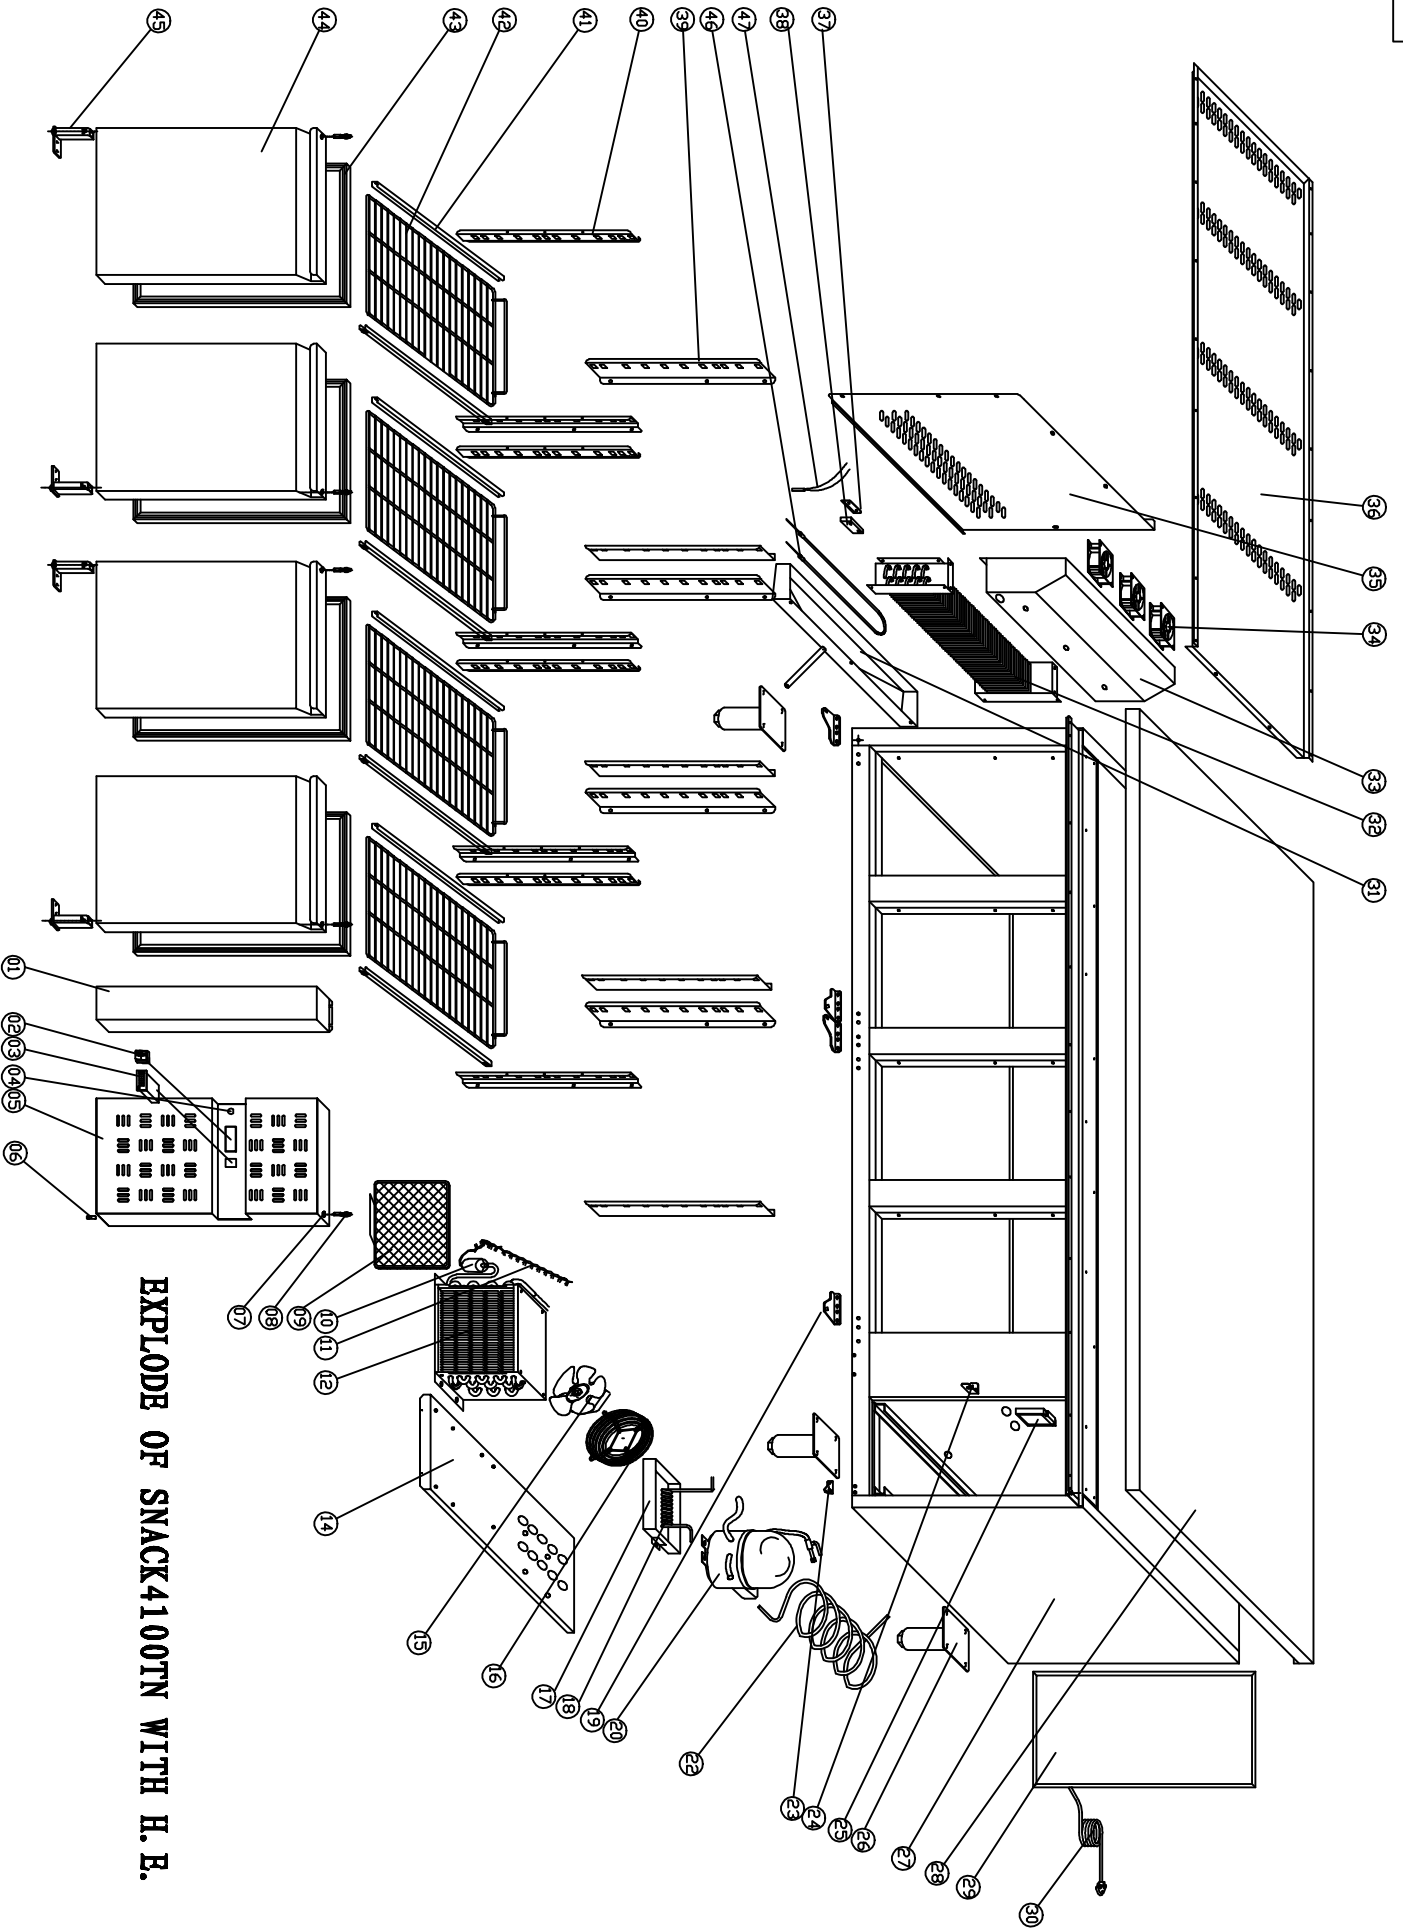

7450.0114

Onderdelen informatie

Erzatsteil information

Spare part information

Information de pièces

EXPLODE OF SNACK4100TN WITH H. E.

SPARE PARTS LIST OF 7450.0114

NO.	CODE	NAME	MODEL	QUY.	MATERIAL	REMARK
01		FIXED FRONT PANEL		1PC	STAINLESS	
02		MAIN SWITCH	DRH-2415-3			
03		THERMOSTAT	XR60C	1PC		
04		LOCK		1PC		
05		FRONT PANEL		1PC	STAINLESS	
06		HINGE AXIS	Φ7	6PCS	STAINLESS	
07		BUSHING	Φ5	6PCS	STAINLESS	
08		NUT	M5	6PCS	STAINLESS	
09		FILTER		1PC		
10		FILTER DRIER	20g	1PC	XH-9	
11		CAPPILARY	Φ1.15x2300	1PC	COPPER	
12		CONDENSER	1/4HP	1PC		
14		UNIT BOARD		1PC	ZINC	
15		CODENSER FAN	BD01-01/Φ200	1PC		
16		BASKETC GUARD GRILLS		1PC	COATED STEEL	
17		WATER BOX		1PC	STAINLESS	
18		EVAPORATE PIPE	Φ6	1PC	COPPER	
19		DOOR HINGE/LEFT/RIGHT		4PCS	STAINLESS	
20		COMPRESSOR	GVY75AA	1PC		
22		SUCTION PIPE	Φ8	1PC	COPPER	
23		FRONT PANEL HINGE		1PC	STAINLESS	
24		LOCK HOOK		1 PCS	STAINLESS	
25		JUNCTION BOX		2PCS		
26		FEET	H=150	4PCS	STAINLESS	
27		BODY		1PC		
28		TOP	FOAMED STAINLESS	1PC		
29		UNIT ROOM COVER		1PC	ZINC	
30		PLUG		1PC		
31		EVAPORATOR WATER PAN		1PC	STAINLESS	
32		EVAPORATOR		1PC		
33		FAN SUPPORT		1PC		
34		CIRCUIT FAN	9225	3PCS		
35		EVAPORATOR COVER		1PC	STAINLESS	
36		AIR FLOW CONDUCT BOARD		1PC	STAINLESS	
37		SENSOR FIXED CLIP		1PC	STAINLESS	
38		PROBE PADDING		1PC		
39		BACK SUPPORT		4PAIRS	STAINLESS	LEFT/RIGHT
40		FRONT SUPPORT		4PAIRS		LEFT/RIGHT
41		GUID		4PAIRS		LEFT/RIGHT
42		SHELF	GN1/1	4PCS		
43		GASKET		4PCS	PLASTIC	
44		DOOR		4PCS		
45		DOOR SPRING HINGE		4PCS		
46		DEFROST HEATING ELEMENT		1PC		
47		PROTECTOR FOR HEATING ELEMENT	10A/65°C	1PC		