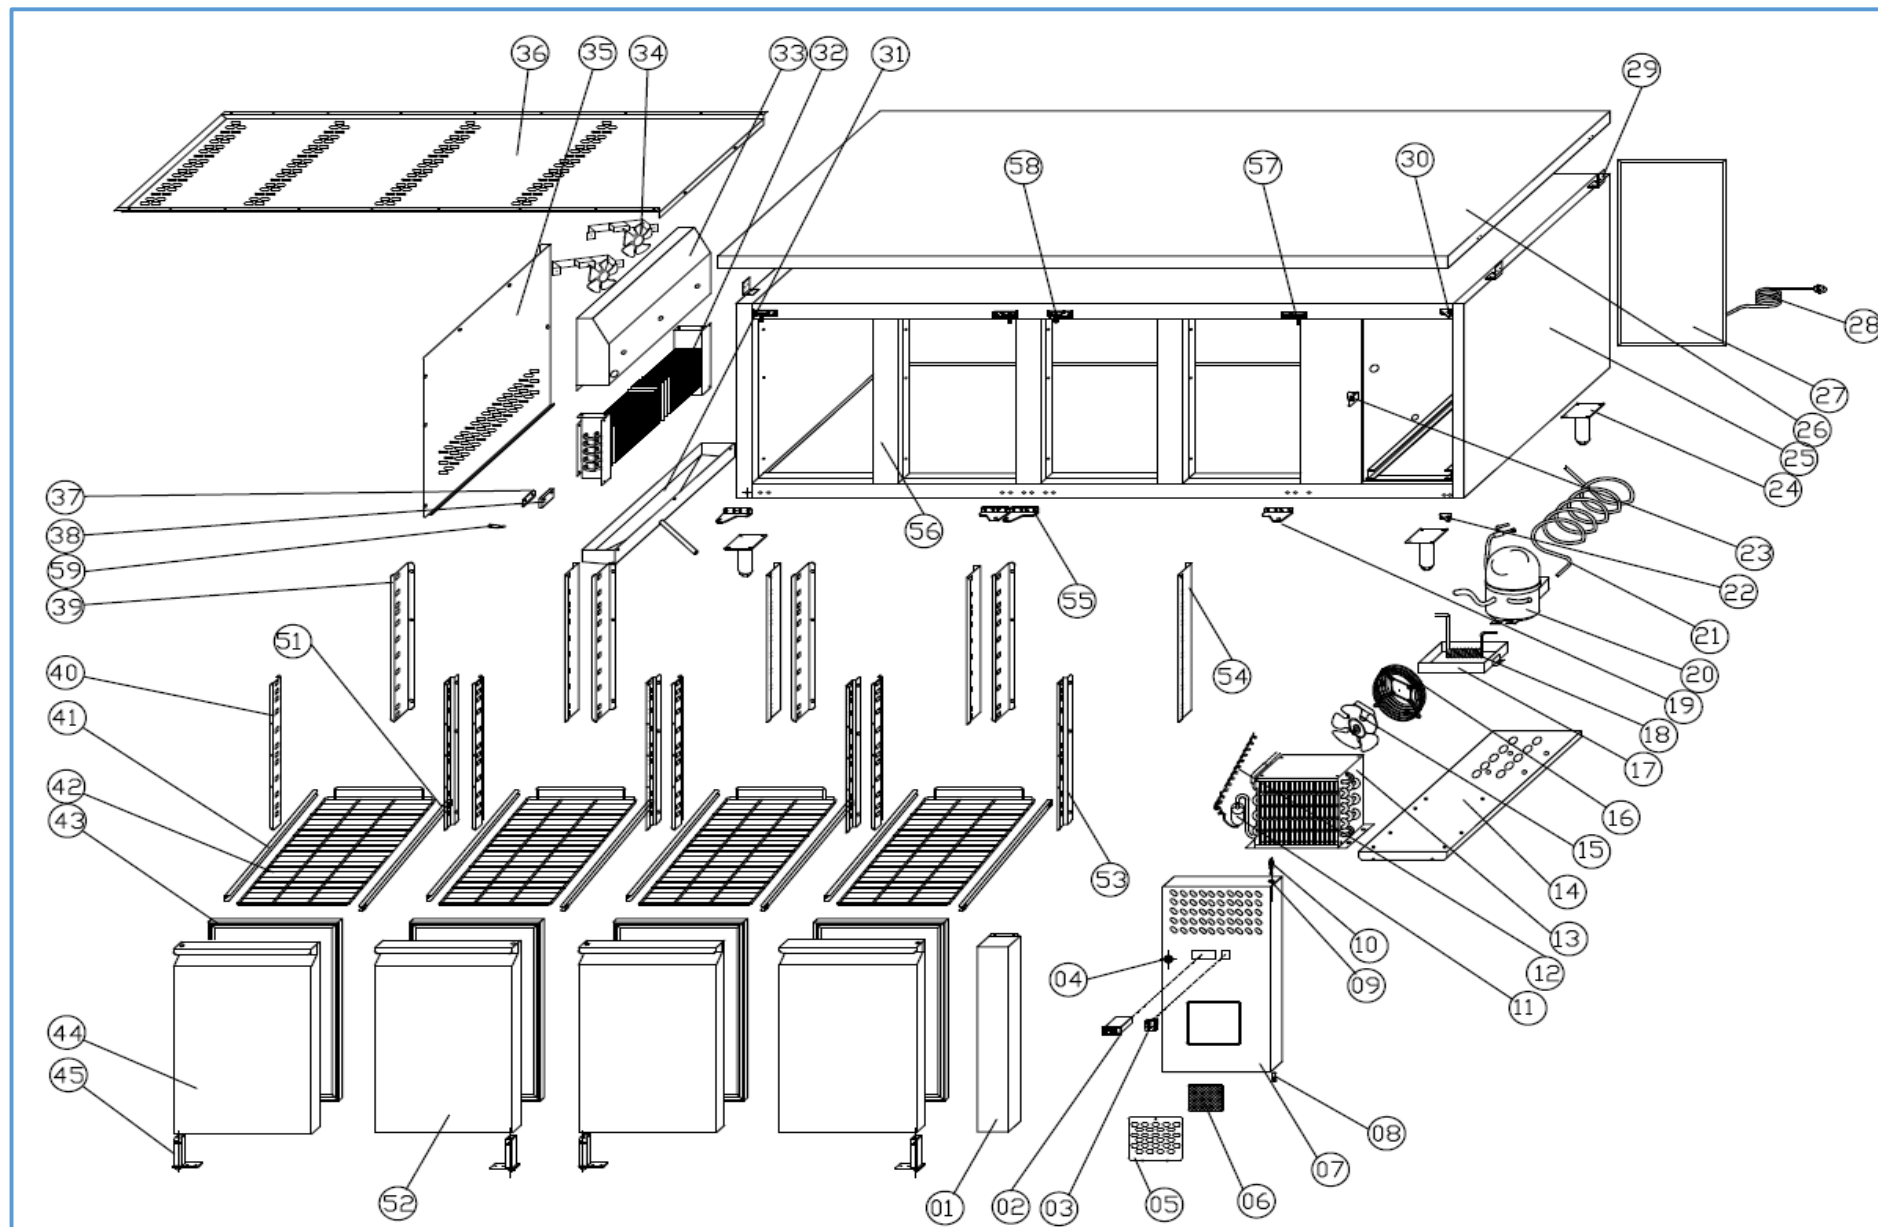

7450.0114

Onderdelen informatie

Erzatzteil information

Spare part information

Information de pièces

Onderdelenlijst 7450.0114

POS:	Art.No.:	Omschrijving:	Aantal:
1		FIXED FRONT PANEL	1PC
2	9114.0035	THERMOSTAT	1PC
3	9108.0244	MAIN SWITCH	1PC
4	9338.0300	LOCK	1PC
5		AIR FLOW WINDOW	1PC
6		FILTER	1PC
7		FRONT PANEL	1PC
8	9338.0670	HINGE AXIS	2PCS
9	9338.1425	BUSHING	6PCS
10	9338.0105	NUT	2PCS
11	9338.1980	FILTER DRIER	1PC
12	9338.1970	CAPPILARY	1PC
13	9338.0780	CONDENSER	1PC
14		UNIT BOARD	1PC
15	9999.0136	CODENSER FAN	1PC
16		BASKETC GUARD GRILLS	1PC
17		WATER BOX	1PC
18		EVAPORATE PIPE	1PC
19		DOOR DOWN HINGE RIGHT	2PCS
20	9338.1662	COMPRESSOR	1PC
21		SUCTION PIPE	1PC
22		FRONT PANEL DOWN HINGE	1PC
23		LOCK HOOK	1PC
24	4627.052	FEET	4PCS
25		BODY	1PC
26		TOP	1PC
27		UNIT ROOM COVER	1PC
28		PLUG	1PC
29		TOP FIXED BOARD	4PCS
30		FRONT PANEL UP HINGE	1PC
31		EVAPORATOR WATER PAN	1PC
32	9338.1765	EVAPORATOR	1PC
33		FAN SUPPORT	1PC
34	9338.2154	CIRCUIT FAN	2PCS
35		EVAPORATOR COVER	1PC
36		AIR FLOW CONDUCT BOARD	1PC
37		PROBE PADDING	1PC
38	9338.1502	SENSOR FIXED CLIP	1PC
39		BACK SUPPORT LEFT	4PCS
40		FRONT SUPPORT LEFT	4PCS
41		GUIDE LEFT	4PCS
42		SHELF	4PCS
43	9338.0095	GASKET	4PCS
44	9338.0125	LEFT DOOR	2PCS
45	9635.0150	DOOR SPRING HINGE	4PCS
51		GUIDE RIGHT	4PCS
52	9338.0090	RIGHT DOOR	2PCS

Onderdelenlijst 7450.0114

POS:	Art.No.:	Omschrijving:	Aantal:
53		FRONT SUPPORT RIGHT	4PCS
54		BACK SUPPORT RIGHT	4PCS
55		DOOR HINGE LEFT	2PCS
56		MIDDLE BRIDGE	3PCS
57		DOOR UP HINGE RIGHT	2PCS
58		DOOR UP HINGE LEFT	2PCS
59	9181.2050	SENSOR	1PC