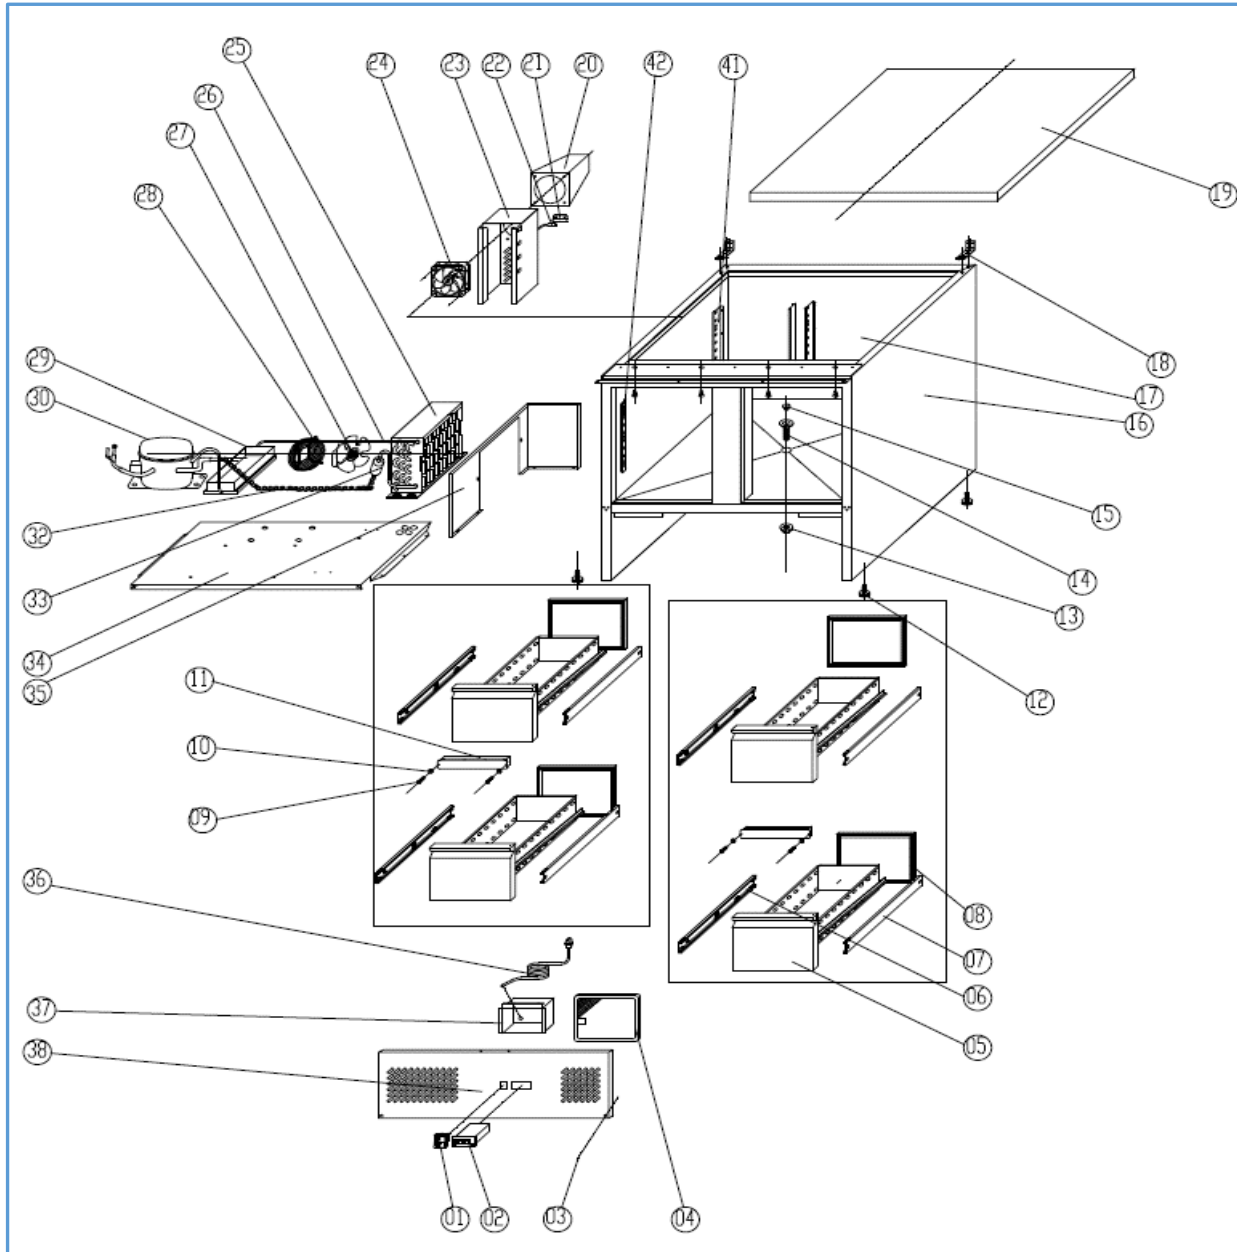

**7450.0110**

Onderdelen informatie

Erzatzteil information

Spare part information

Information de pièces

7450.0110

## Onderdelenlijst 7450.0110

POS:	Art.No.:	Omschrijving:	Aantal:
1	9108.0244	MAIN SWITCH	1PC
2	9114.0035	THERMOSTAT	1PC
3		PLASTIC CAP	6PCS
4	9338.0110	FILTER	1PC
5		DRAWER	4PCS
6	9338.1026	GUID (LEFT)	6PCS
7	9338.1025	GUID(RIGHT)	6PCS
8		GASKET	4PCS
9		SCREW	4PCS
10		WASHER	4PCS
11	9338.0380	BRIDGE	2PCS
12	9338.1195	FEET	4PCS
13		DRAIN PIPE NUT	1PC
14	9338.0040	DRAIN PIPE	1PC
15		DRAIN PIPE COVER	1PC
16		BODY	1PC
17		BACK SUPPORT/RIGHT/LEFT	2PCS
18		TOP HINGE	2PCS
19		TOP	1PC
20		AIRFLOW DUCT	1PC
21		SENSOR FIXED CLIP	1PC
22	9181.2050	SENSOR	1PC
23		CIRCLE FAN SUPPORT	1PC
24	9338.0130	CIRCLE FAN	1PC
25	9338.0275	CONDENSER	1PC
26		DISCHARGE TUBE	1PC
27	9999.0136	CONDENSER FAN	1PC
28		BASKET GUARD GRILLS	1PC
29	9338.1660	WATER PAN	1PC
30	9338.0080	COMPRESSOR	1PC
32	9338.1970	CAPILLARY	1PC
33		FILTER DRIER	1PC
34		UNIT BOARD	1PC
35		CONDENSER COVER BOARD	1PC
36	9338.2208	PLUG	1PC
37		JUNCTION BOX	1PC
38		FRONT PANEL	1PC
41		BACK SUPPORT (RIGHT)	4PCS
42		FRONT SUPPORT(RIGHT)	4PCS