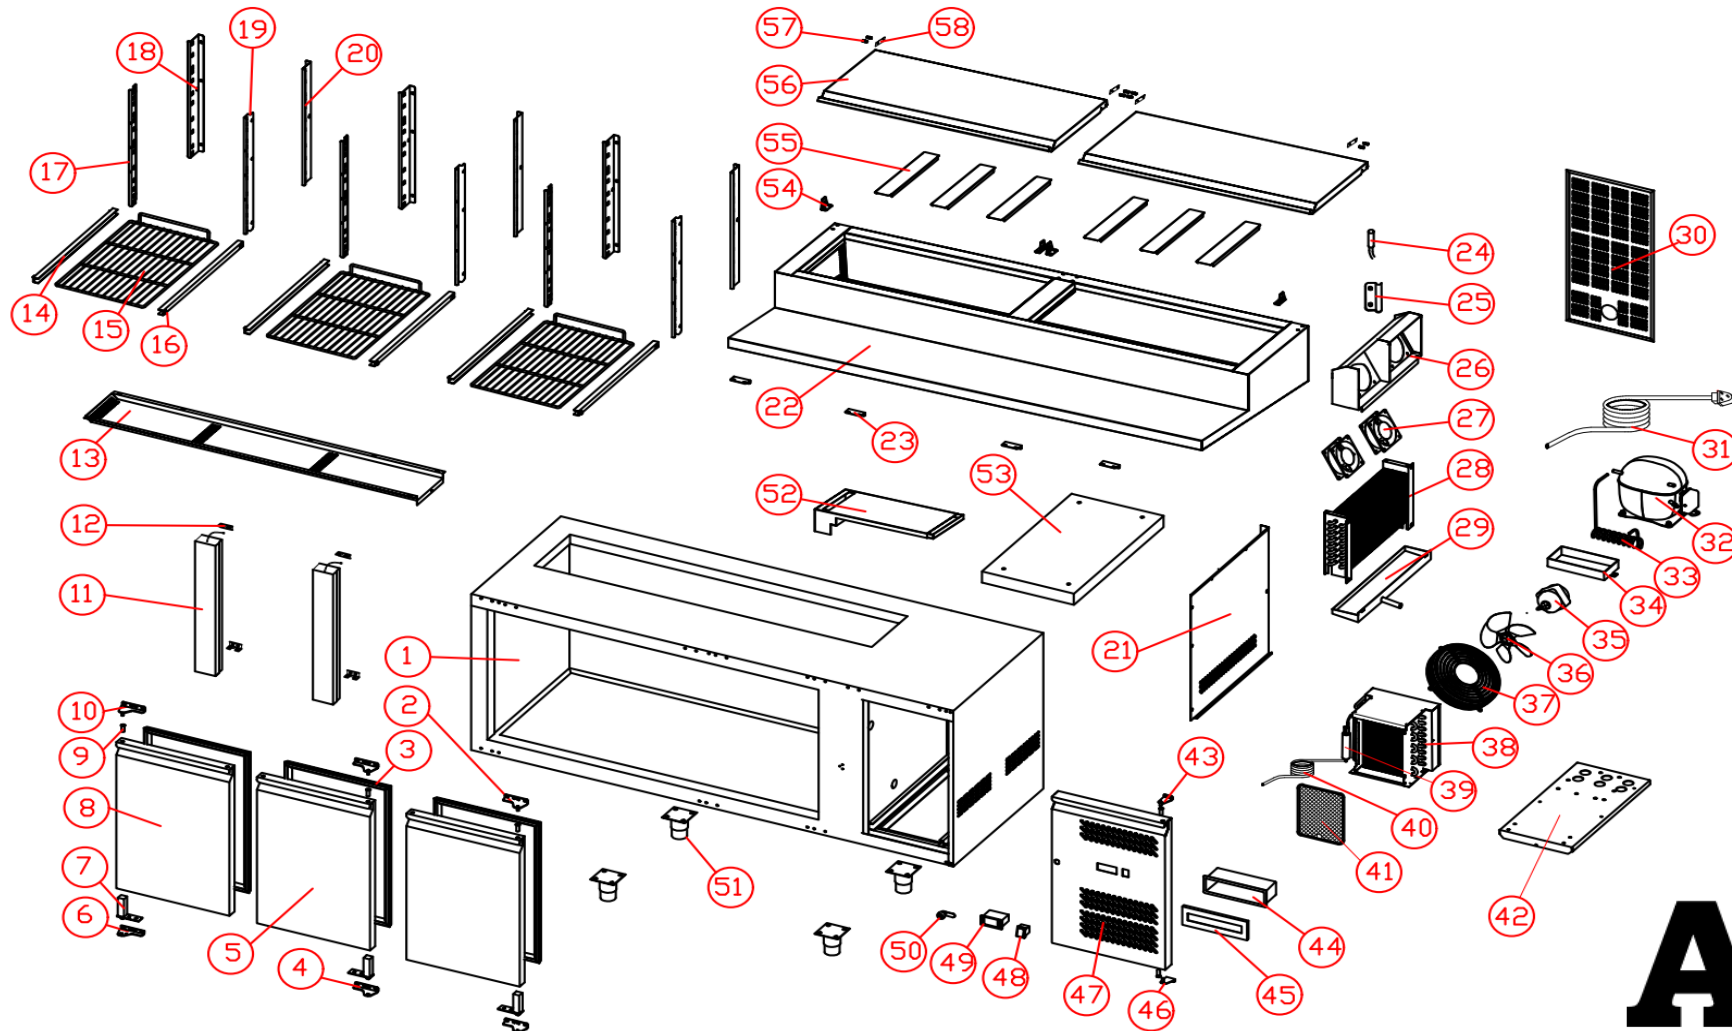

7450.0104

v1.0

Onderdelen informatie
Erzatzteil information
Spare part information
Information de pièces

B

Onderdelenlijst 7450.0104

POS:	Art.No.:	Omschrijving:	Aantal:
1	**	cabinet	1
2	CS9338.3905	right upper hinge	2
3	CS9338.3350	door gasket	3
4	CS9338.3910	right bottom hinge	2
5	CS9338.3755	door(right)	2
6	CS9338.3920	left bottom hinge	1
7	CS9338.3080	spring hinge	3
8	CS9338.3780	door(left)	1
9	CS9338.3275	door axis sleeve	5
10	CS9338.3915	left upper hinge	1
11	**	middle beam	2
12	**	middle beam connect	4
13	**	air guide board	1
14	CS9338.3026	left shelf guide	3
15	CS9338.3025	shelf	3
16	CS9338.3026	right shelf guide	3
17	CS9338.3817	beam hang strip(left)	3
18	CS9338.3815	rear hang strip(left)	3
19	CS9338.3818	beam hang strip(right)	3
20	CS9338.3816	rear hang strip(right)	3
21	**	fan cover	1
22	**	counter top	1
23	**	top fixing plate	4
24	CS9338.3515	probe	1
25	**	probe cover	1
26	**	eva. Fan cover	1
27	CS9338.3540	eva. Fan	2
28	CS9338.3005	evaporator	1
29	CS9338.3220	evapotaror drain pan	1
30	**	back cover	1
31	CS9338.3530	power cord	1
32	CS9338.1676	compressor	1
33	CS9338.3960	high pressure pipe	1
34	CS9338.3225	outer drain pan	1
35	CS9338.3615	cond. Fan motor	1
36	CS9338.3215	cond. Fan blade	1
37	CS9338.3585	cond.fan cover	1
38	CS9338.3450	condenser	1
39	CS9338.3460	dryer filter	1
40	CS9338.3190	capillary	1
41	CS9338.3260	dryer filter	1
42	**	cooling unit board	1
43	CS9338.3925	control panel upper hinge	1
44	CS9338.3930	plastic water-proof box	1