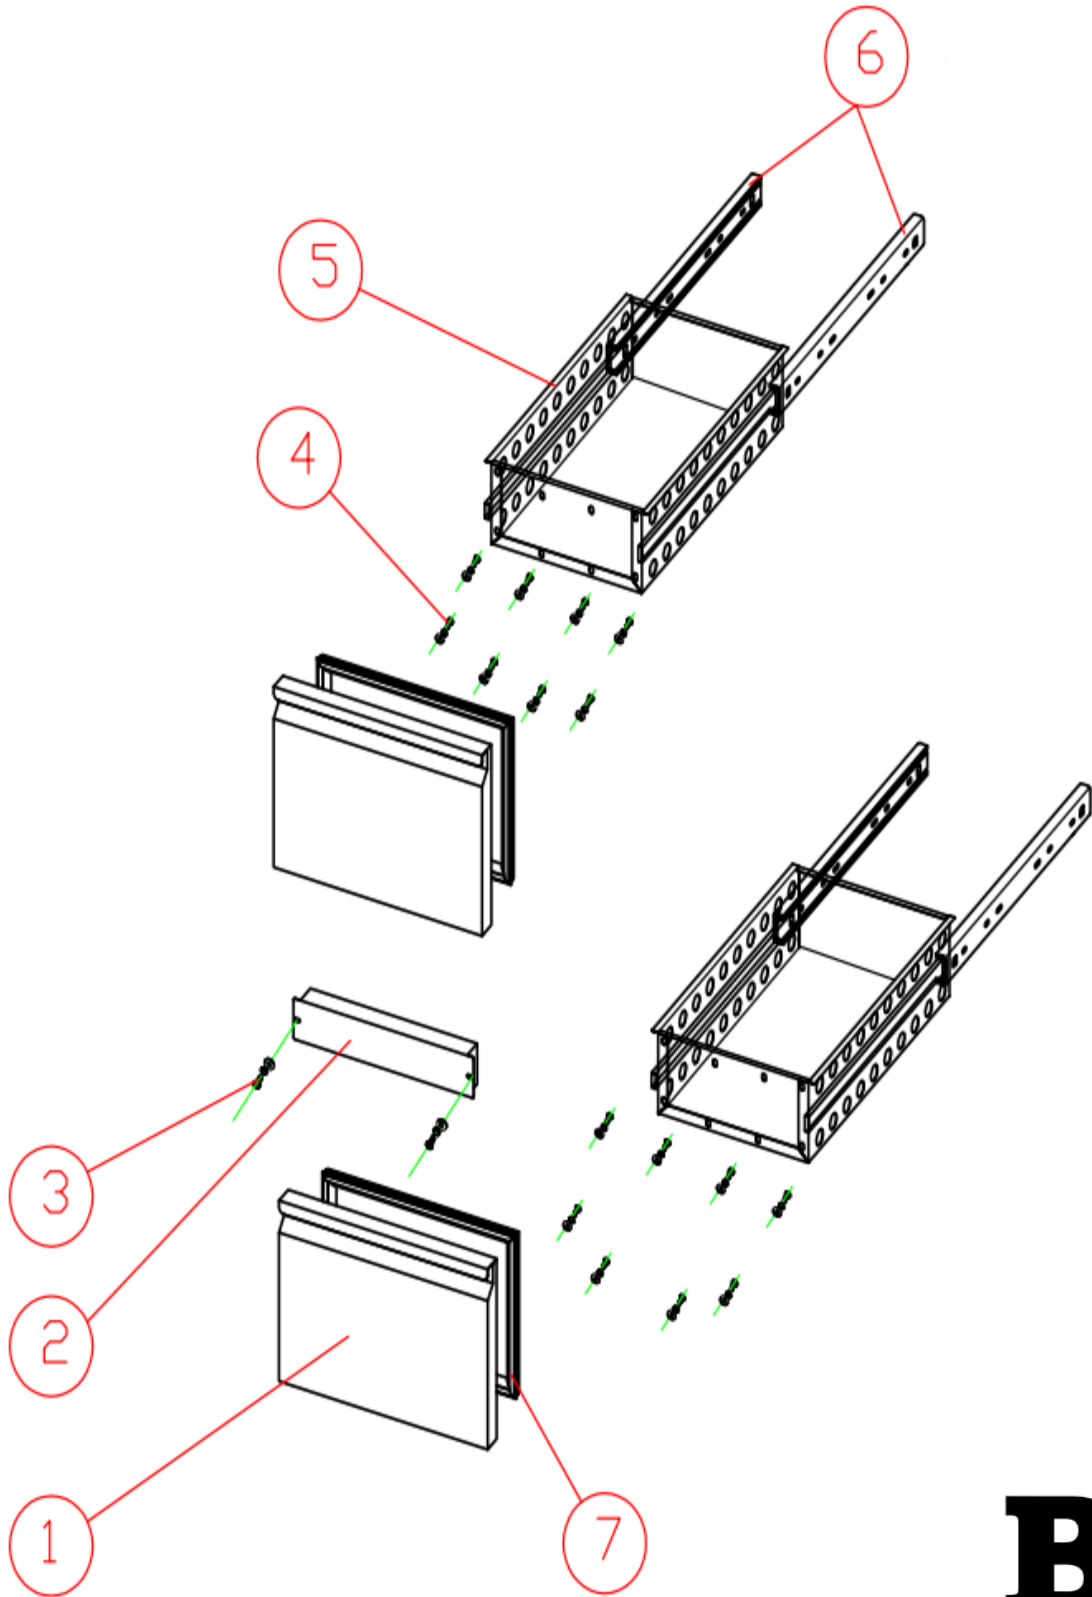

7450.0104

v1.0

Onderdelen informatie
Erzatzteil information
Spare part information
Information de pièces

B

Onderdelenlijst 7450.0104

POS:	Art.No.:	Omschrijving:	Aantal:
1	**	cabinet	1
2	CS9338.3905	right upper hinge	2
3	CS9338.3350	door gasket	3
4	CS9338.3910	right bottom hinge	2
5	CS9338.3755	door(right)	2
6	CS9338.3920	left bottom hinge	1
7	CS9338.3080	spring hinge	3
8	CS9338.3780	door(left)	1
9	CS9338.3275	door axis sleeve	5
10	CS9338.3915	left upper hinge	1
11	**	middle beam	2
12	**	middle beam connect	4
13	**	air guide board	1
14	CS9338.3026	left shelf guide	3
15	CS9338.3025	shelf	3
16	CS9338.3026	right shelf guide	3
17	CS9338.3817	beam hang strip(left)	3
18	CS9338.3815	rear hang strip(left)	3
19	CS9338.3818	beam hang strip(right)	3
20	CS9338.3816	rear hang strip(right)	3
21	**	fan cover	1
22	**	counter top	1
23	**	top fixing plate	4
24	CS9338.3515	probe	1
25	**	probe cover	1
26	**	eva. Fan cover	1
27	CS9338.3540	eva. Fan	2
28	CS9338.3005	evaporator	1
29	CS9338.3220	evapotaror drain pan	1
30	**	back cover	1
31	CS9338.3530	power cord	1
32	CS9338.1676	compressor	1
33	CS9338.3960	high pressure pipe	1
34	CS9338.3225	outer drain pan	1
35	CS9338.3615	cond. Fan motor	1
36	CS9338.3215	cond. Fan blade	1
37	CS9338.3585	cond.fan cover	1
38	CS9338.3450	condenser	1
39	CS9338.3460	dryer filter	1
40	CS9338.3190	capillary	1
41	CS9338.3260	dryer filter	1
42	**	cooling unit board	1
43	CS9338.3925	control panel upper hinge	1
44	CS9338.3930	plastic water-proof box	1