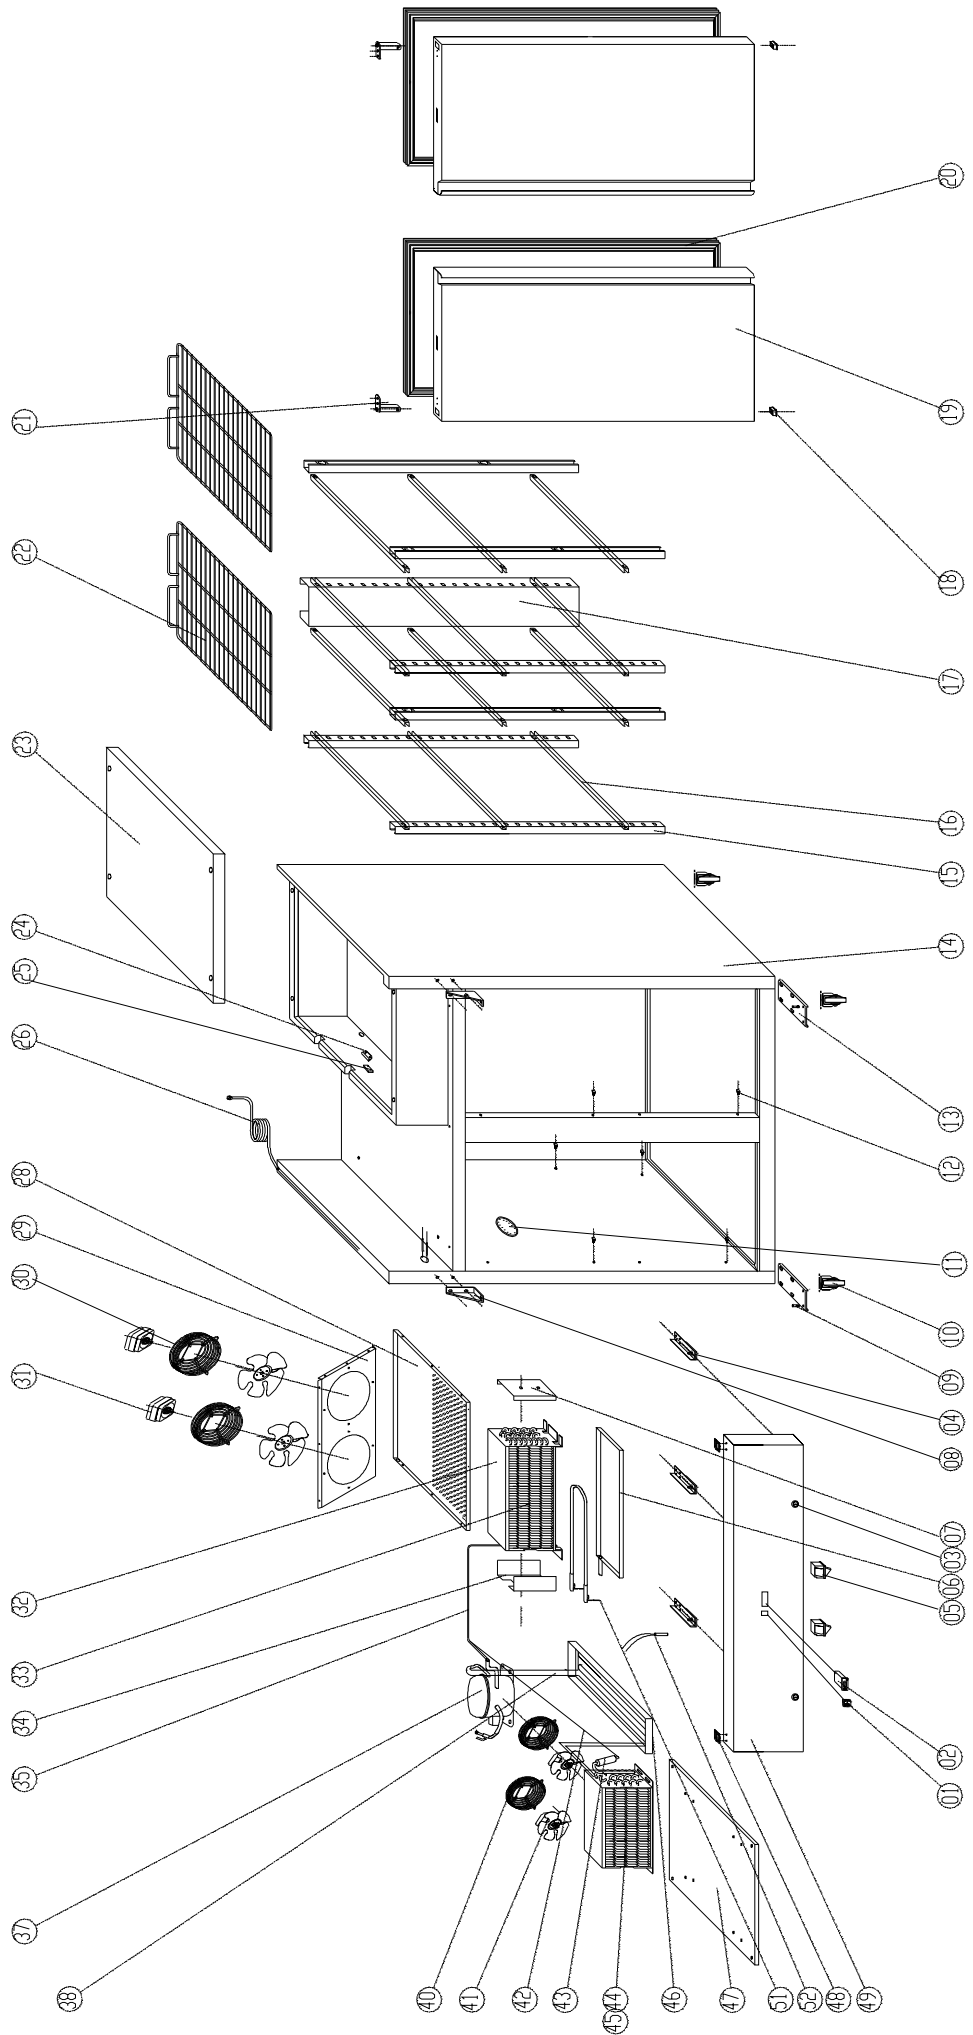

7450.0078

Onderdelen informatie

Erzatzteil information

Spare part information

Information de pièces

EXPLODE DIAGRAM OF GN1410BT

SPARE PARTS LIST OF 7450.0078

GN1410BT 2016

NO.	CODE	NAME	MODEL	QTY.	MATERIAL	REMARK
1	9108.0244	MAIN SWITCH	DRH-2415-3	1PC		
2	9390.1905	THERMOSTAT	XR06CX	1PC		
3	9338.0300	LOCK		2PCS		
4		FRONT PANEL FIXED CLIP	35×117	3PCS	ZINCIFY STEEL	
5	9338.0170	DOOR SWITCH	HC-050K4	2PCS		
6		EVAPORATOR WATER PAN		1PC		
7		EVAPORATOR BACK GUIDE		1PC	STAINLESS	
8	9338.0220	UP HINGE		2PCS	STAINLESS	
9	9338.0100	DOWN HINGE AXIS	Φ7×24/M5	2PCS	STAINLESS	
10		WHEEL	4"	1SET		
11		LED LAMP		1PC		
12		SUPPORT LOCATED NUT	M6	16PCS	STAINLESS	
13	9338.0225	DOWN HINGE		2PCS	STAINLESS	
14		BODY		1PC		
15		SUPPORT		6PCS	STAINLESS	
16		GUIDE/LEFT/RIGHT	2/1 GN	6PAIRS	STAINLESS	
17		BACK MIDDLE SUPPORT		1PC	STAINLESS	
18	9338.0235	DOWN HINGE AXIS JACKET		2PCS	PLASTIC	
19	9338.0610	DOOR		2PCS		
20	9338.0605	GASKET		2PCS	PVC	
21	9635.0150	DOOR SPRING		2PCS		
22	4627.025	SHELF	2/1 GN	6PCS	COATED STEEL	
23		TOP		1PC		
24		SENSOR FIXED CLIP		1PC	STAINLESS	
25	9338.1502	PROBE PADDING		1PC	STAINLESS	
26		PLUG	LT312/1.5MM2x3G	1PC		
28		AIRFLOW DUCT BOARD		1PC	STAINLESS	
29		FAN SUPPORT		1PC	STAINLESS	
30		WALL RING		2PCS		
31		EVAPORATOR FAN	CA03-51/φ230	2PCS		
32		EVAPORATOR COVER		1PC	STAINLESS	
33	9338.0161	EVAPORATOR		1PC		
34		EVAPORATOR FRONT GUIDE		1PC	STAINLESS	
35		SUCTION TUBE	φ8×0.6	1PC	COPPER	
37	9182.0225	COMPRESSOR	NJ2192GK	1PC		
38		DISCHARGE TUBE	φ8×0.6	1PC	COPPER	
40		BASKET GUARD GRILLS		2PCS	COATER STEEL	
41	9999.0136	CONDENSER FAN	BD01-01/φ200	2PCS		
42		CAPILLARY	φ1.4×2500	1PC	COPPER	
43		FILTER DRIER	25g	1PC	XH-9	
44	9338.0890	CONDENSER		1PC		
45		FILTER		1PC		
46		CONDENSATE EVAPORATE PAN		1PC	STAINLESS	
47		UNIT BOARD		1PC	ZINCIFY STEEL	
48		HINGE		2PCS	STAINLESS	
49		FRONT PANEL		1PC	STAINLESS	
51	9338.0195	DEFROST HEATING ELEMENT	700W	1PC		
52	9338.1460	PROTECTOR FOR HEATING ELEMENT	10A/65°C	1PC		