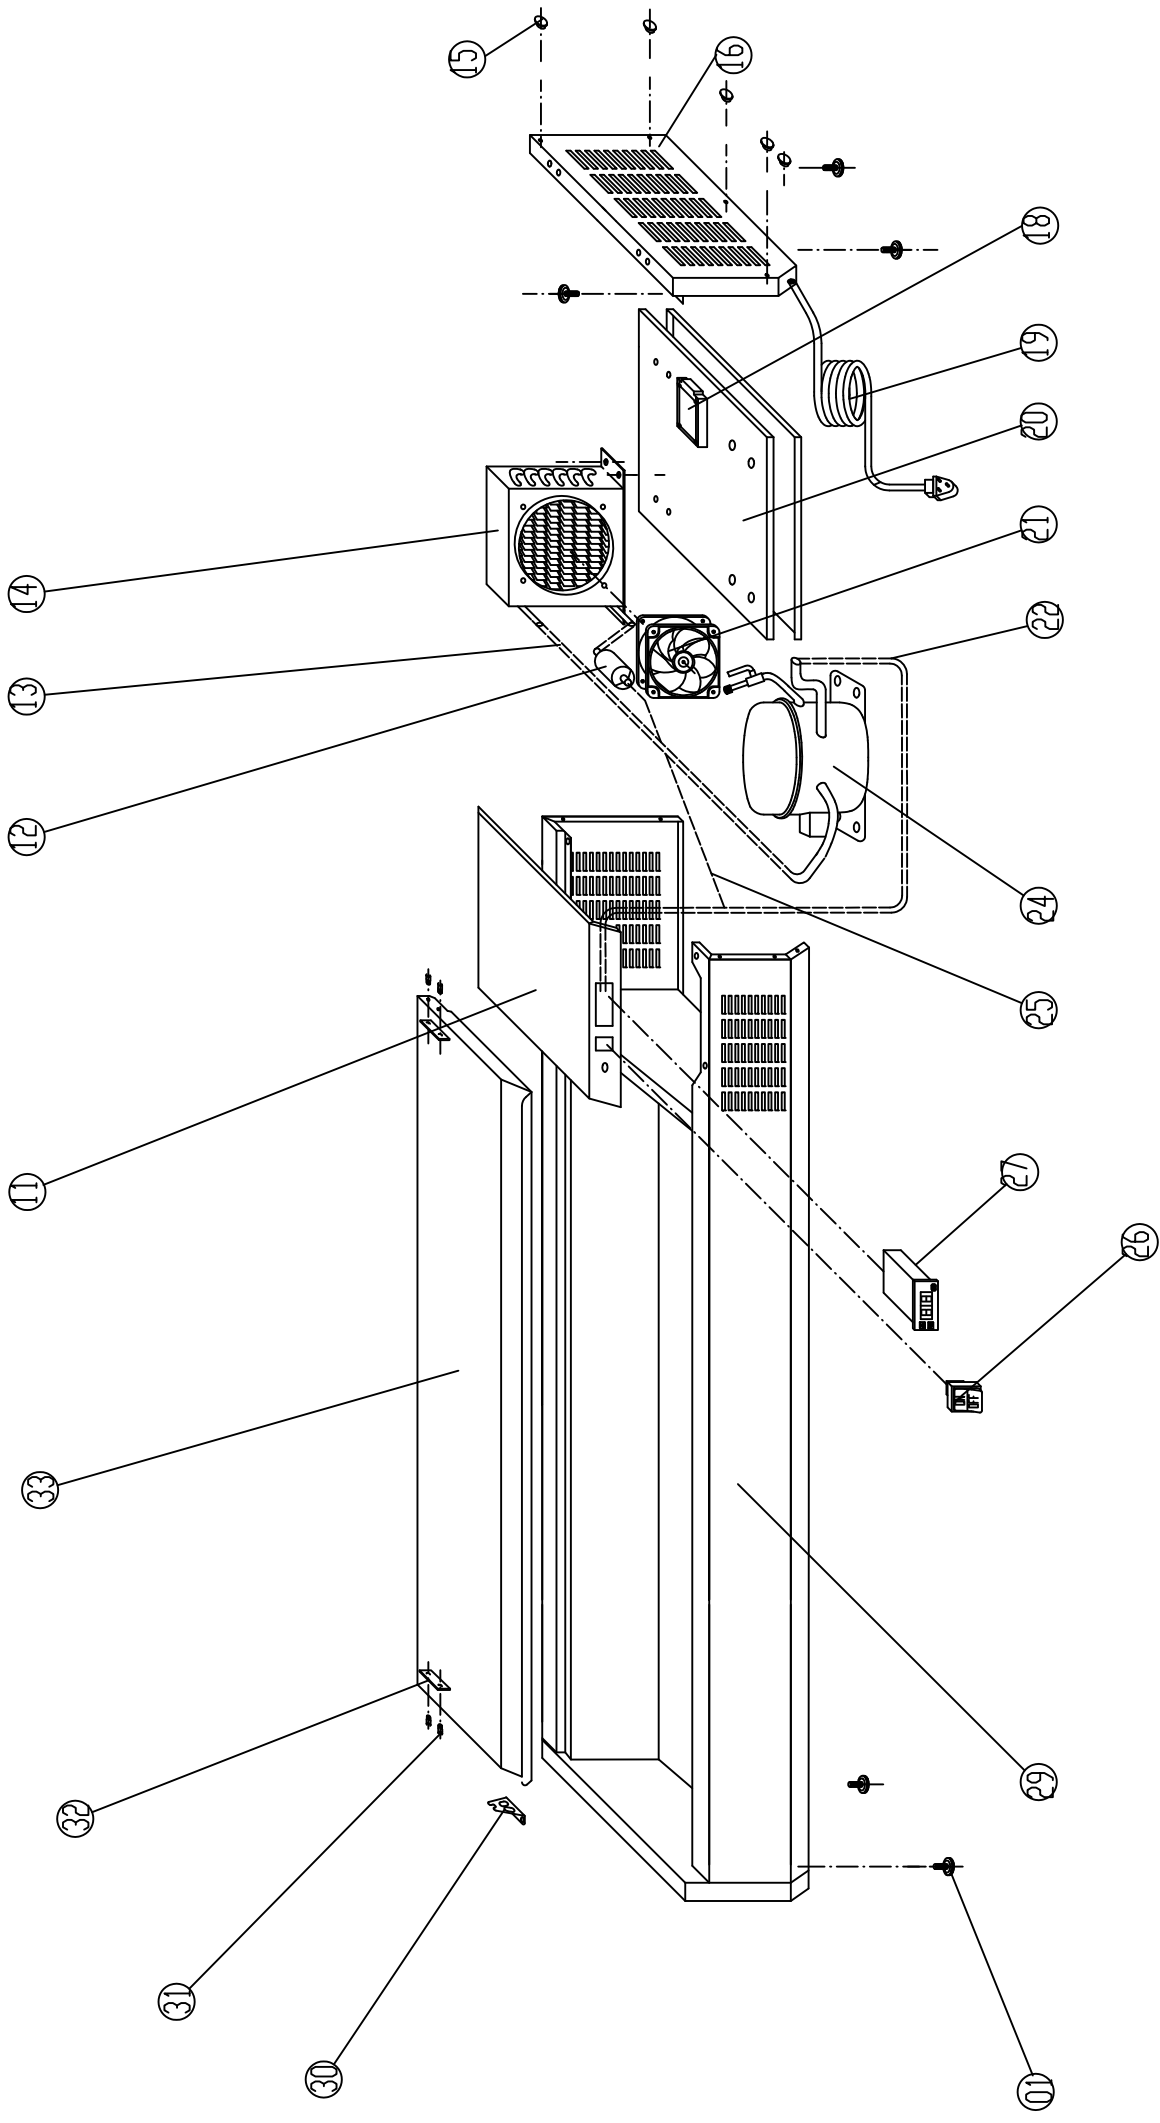

7450.0029

Onderdelen informatie

Erzatzteil information

Spare part information

Information de pièces

EXPLODE OF ABX SS LID

Spare Parts list of 7450.0029

ABX2000/330SS 2017

| NO. | CODE | NAME | MODEL | QUANTITY | MATERIAL | REMARK |
|-----|-----------|---------------------|------------------|----------|--------------|--------|
| 1 | 9338.1195 | FEET | | 4PCS | PLASTIC | |
| 11 | | UNIT ROOM COVER | | 1PC | STAINLESS | |
| 12 | | FILTER DRIER | 20g | 1PC | XH-9 | |
| 13 | | DISCHARGE TUBE | Φ6 | 1PC | COPPER | |
| 14 | | CONDENSER | 1/5HP | 1PC | COPPER/AL | |
| 15 | | PLASTIC CAP | Φ13 | 9PCS | PLASTIC | |
| 16 | | SIDE COVER | | 1PC | STAINLESS | |
| 18 | | JUNCTION BOX | | 1PC | | |
| 19 | | PLUG | LT312/1.0MM 2x3G | 1PC | | |
| 20 | | UNIT BOARD | | 1PC | ZINCFY STEEL | |
| 21 | 9999.0136 | CONDENSER FAN | SA1238A2 | 1PC | | |
| 22 | | SUCTION TUBE | | 1PC | COPPER | |
| 24 | 9338.1616 | COMPRESSOR | | 1PC | | |
| 25 | | CAPILLARY | Φ2.3x0.8x2000 | 1PC | COPPER | |
| 26 | 9108.0244 | MAIN SWITCH | DRH-2415-3 | 1PC | | |
| 27 | 9114.0035 | THERMOSTAT | XR02CX | 1PC | | |
| 29 | | BODY | | 1PC | | |
| 30 | 9338.1019 | COVER HINGE | | 2PCS | STAINLESS | |
| 31 | 9338.1018 | COVER HINGE AXIS | | 4PCS | STAINLESS | |
| 32 | | STRENGTHENING BOARD | | 2PCS | STAINLESS | |
| 33 | | SS/COVER | | 1PC | STAINLESS | |