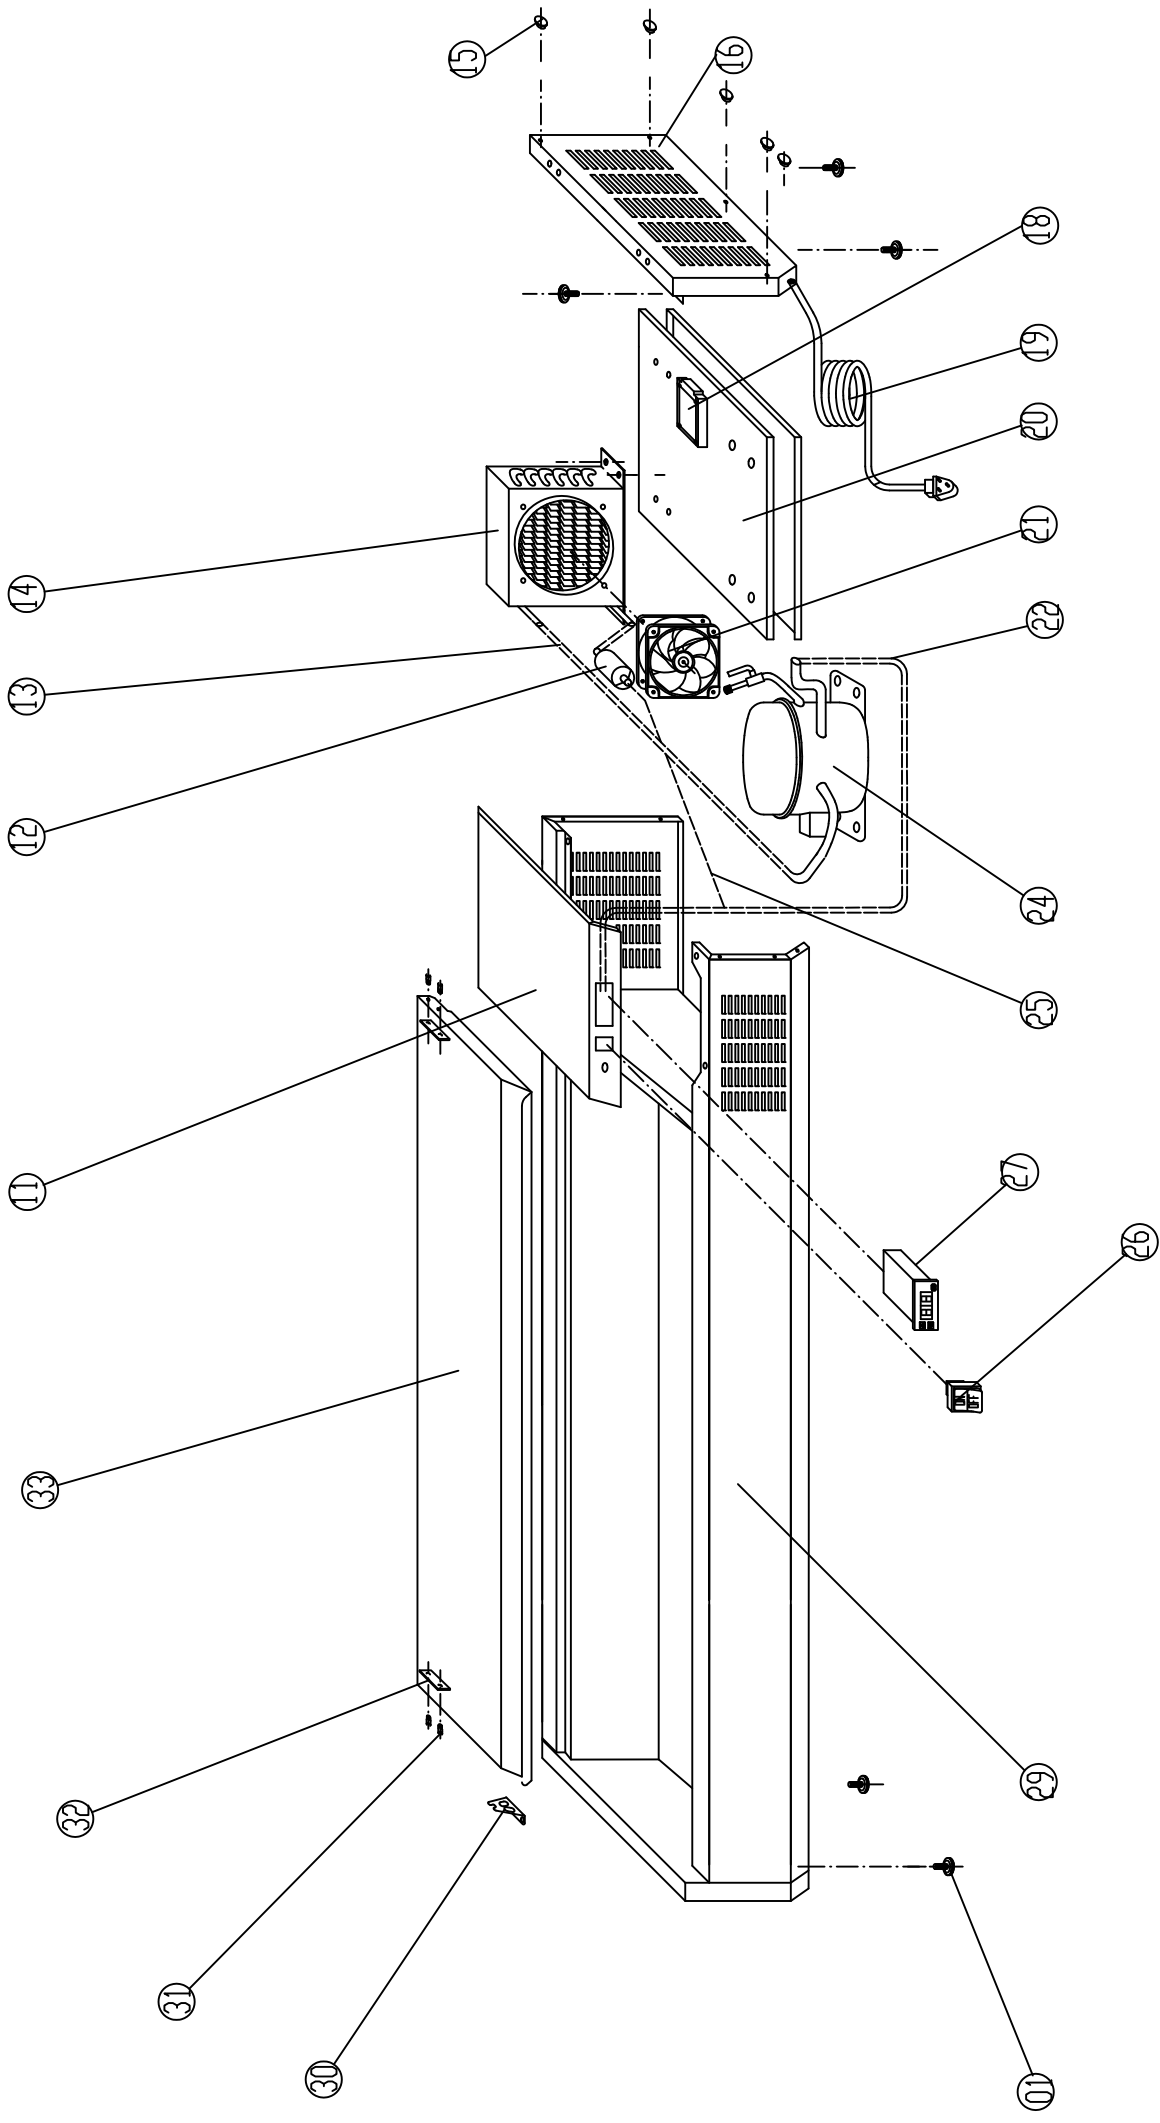

7450.0025

Onderdelen informatie

Erzatzteil information

Spare part information

Information de pièces

EXPLODE OF ABX SS LID

Spare Parts list of 7450.0025

ABX1200/330 SS 2017

NO.	CODE	NAME	MODEL	QUANTITY	MATERIAL	REMARK
1	9338.1195	FEET		4PCS	PLASTIC	
11		UNIT ROOM COVER		1PC	STAINLESS	
12		FILTER DRIER	20g	1PC	XH-9	
13		DISCHARGE TUBE	Φ6	1PC	COPPER	
14		CONDENSER	1/5HP	1PC	COPPER/AL	
15		PLASTIC CAP	Φ13	9PCS	PLASTIC	
16		SIDE COVER		1PC	STAINLESS	
18		JUNCTION BOX		1PC		
19		PLUG	LT312/1.0MM 2x3G	1PC		
20		UNIT BOARD		1PC	ZINCFY STEEL	
21	9999.0136	CONDENSER FAN	SA1238A2	1PC		
22		SUCTION TUBE		1PC	COPPER	
24	9338.0635	COMPRESSOR		1PC		
25		CAPILLARY	Φ2.3x0.8x2000	1PC	COPPER	
26	9108.0244	MAIN SWITCH	DRH-2415-3	1PC		
27	9114.0035	THERMOSTAT	XR02CX	1PC		
29		BODY		1PC		
30	9338.1019	COVER HINGE		2PCS	STAINLESS	
31	9338.1018	COVER HINGE AXIS		4PCS	STAINLESS	
32		STRENGTHENING BOARD		2PCS	STAINLESS	
33		SS/COVER		1PC	STAINLESS	