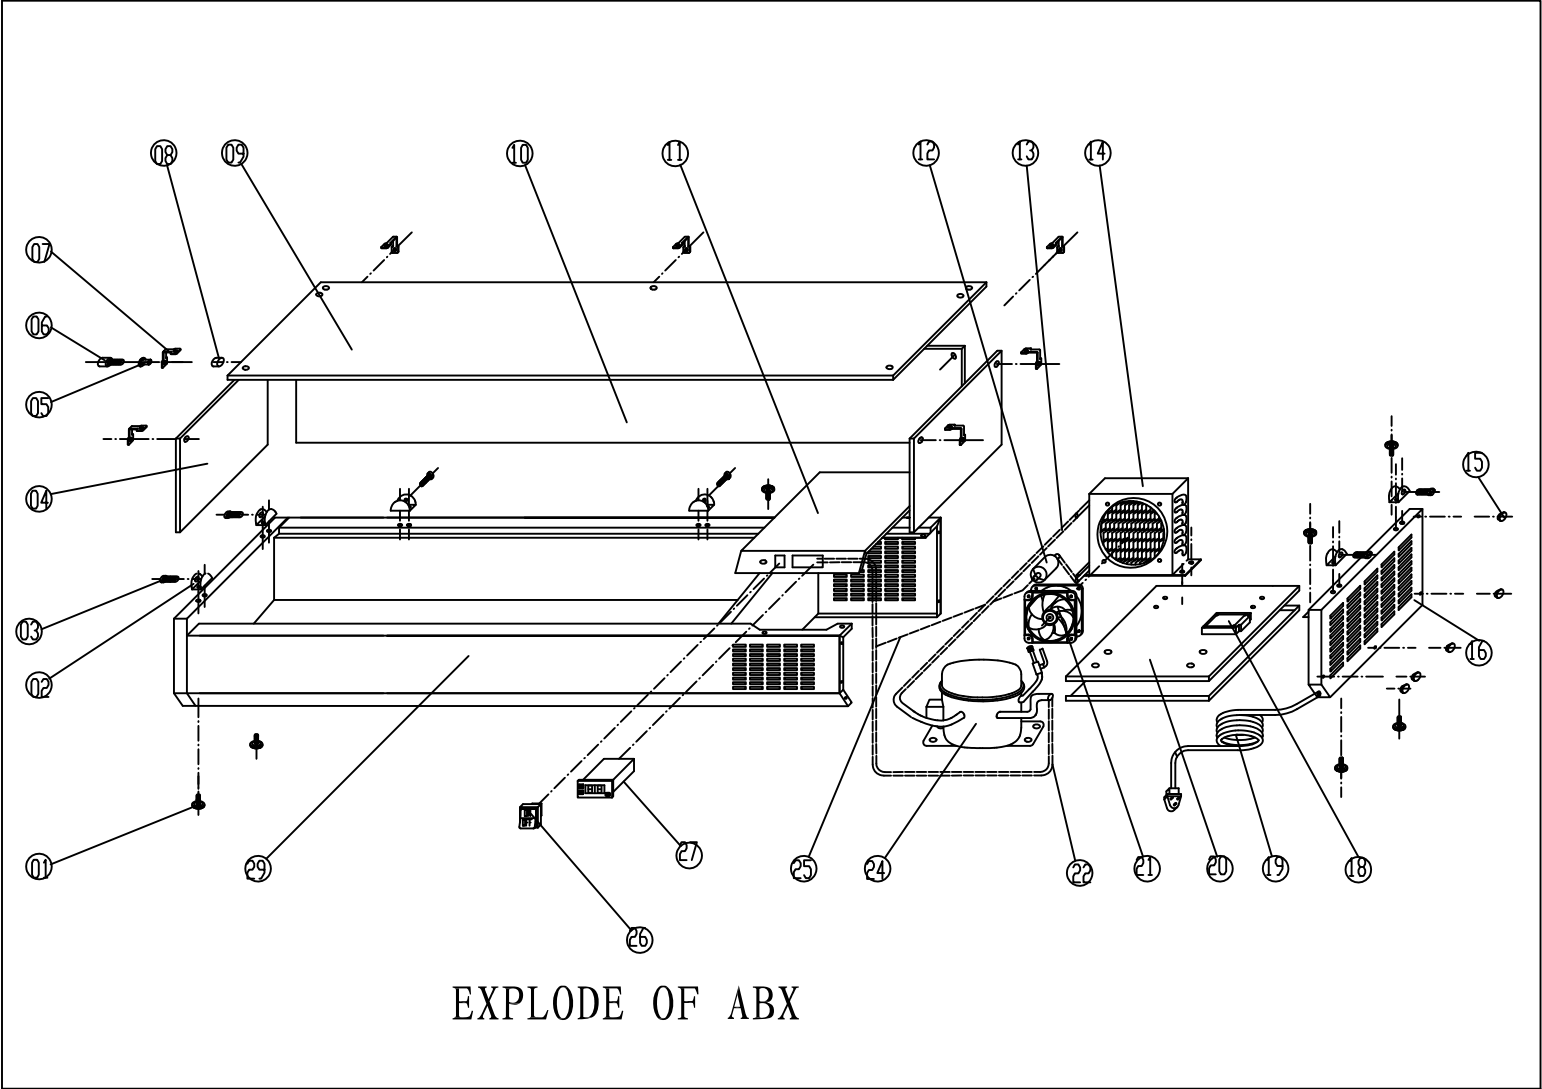

7450.0023

Onderdelen informatie

Erzatzteil information

Spare part information

Information de pièces

Spare Parts list of 7450.0023

ABX2000/380 2017

NO.	CODE	NAME	MODEL	QUANTITY	MATERIAL	REMARK
1	9338.1195	FEET		4PCS	PLASTIC	
2	9338.1618	GLASS CLIP		6PCS	ALLOYED METAL	
3	9338.1618	GLASS CLIP FIXED BOLT		6PCS	STAINLESS	
4		SIDE GLASS		2PCS	SAFTY GLASS	
5	9338.1618	BUSHING		14PCS		
6	9338.1618	GLASS FIXED BOLT	M6	14PCS	STAINLESS	
7	9338.1618	GLASS LINKED CLIP		7PCS	STAINLESS	
8	9338.1618	GLASS CLIP FIXED NUT		14PCS	STAINLESS	
9		TOP GLASS		1PC	SAFTY GLASS	
10		BACK GLASS		1PC	SAFTY GLASS	
11		UNIT ROOM COVER		1PC	STAINLESS	
12		FILTER DRIER	20g	1PC	XH-9	
13		DISCHARGE TUBE	Φ6	1PC	COPPER	
14		CONDENSER	1/5HP	1PC	COPPER/AL	
15		PLASTIC CAP	Φ13	9PCS	PLASTIC	
16		SIDE COVER		1PC	STAINLESS	
18		JUNCTION BOX		1		
19		PLUG	LT312/1.0MM 2x3G	1PC		
20		UNIT BOARD		1	ZINCFY STEEL	
21	9999.0136	CONDENSER FAN	SA1238A2	1PC		
22		SUCTION TUBE		1PC	COPPER	
24	9338.1616	COMPRESSOR		1PC		
25		CAPILLARY	Φ2.3x0.8x2000	1PC	COPPER	
26	9108.0244	MAIN SWITCH	DRH-2415-3	1PC		
27	9114.0035	THERMOSTAT	XR02CX	1PC		
29		BODY		1PC		