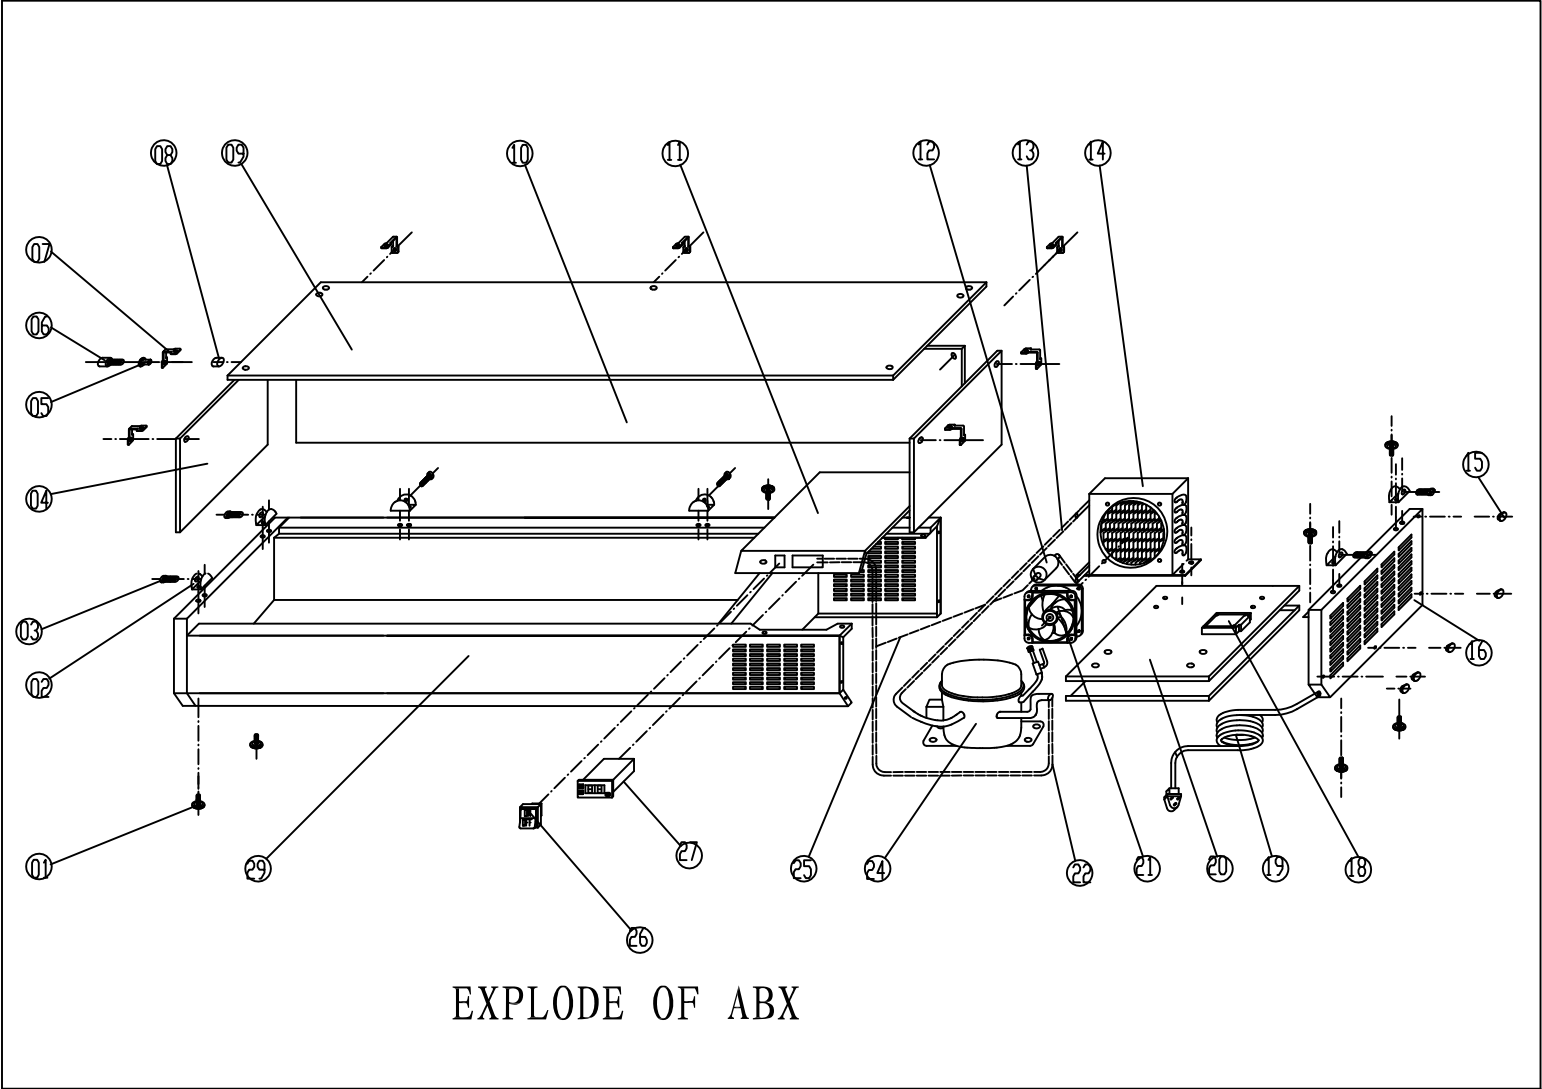

7450.0018

Onderdelen informatie

Erzatsteil information

Spare part information

Information de pièces

Spare Parts list of 7450.0018

ABX1500/380 2017

NO.		NAME	MODEL	QUANTITY	MATERIAL	REMARK
1	9338.1195	FEET		4PCS	PLASTIC	
2	9338.1618	GLASS CLIP		6PCS	ALLOYED METAL	
3	9338.1618	GLASS CLIP FIXED BOLT		6PCS	STAINLESS	
4		SIDE GLASS		2PCS	SAFTY GLASS	
5	9338.1618	BUSHING		14PCS		
6	9338.1618	GLASS FIXED BOLT	M6	14PCS	STAINLESS	
7	9338.1618	GLASS LINKED CLIP		7PCS	STAINLESS	
8	9338.1618	GLASS CLIP FIXED NUT		14PCS	STAINLESS	
9		TOP GLASS		1PC	SAFTY GLASS	
10		BACK GLASS		1PC	SAFTY GLASS	
11		UNIT ROOM COVER		1PC	STAINLESS	
12		FILTER DRIER	20g	1PC	XH-9	
13		DISCHARGE TUBE	Φ6	1PC	COPPER	
14		CONDENSER	1/5HP	1PC	COPPER/AL	
15		PLASTIC CAP	Φ13	9PCS	PLASTIC	
16		SIDE COVER		1PC	STAINLESS	
18		JUNCTION BOX		1PC		
19		PLUG	LT312/1.0MM 2x3G	1PC		
20		UNIT BOARD		1PC	ZINCFY STEEL	
21	9999.0136	CONDENSER FAN	SA1238A2	1PC		
22		SUCTION TUBE		1PC	COPPER	
24	9338.0635	COMPRESSOR		1PC		
25		CAPILLARY	Φ2.3x0.8x2000	1PC	COPPER	
26	9108.0244	MAIN SWITCH	DRH-2415-3	1PC		
27	9114.0035	THERMOSTAT	XR02CX	1PC		
29		BODY		1PC		