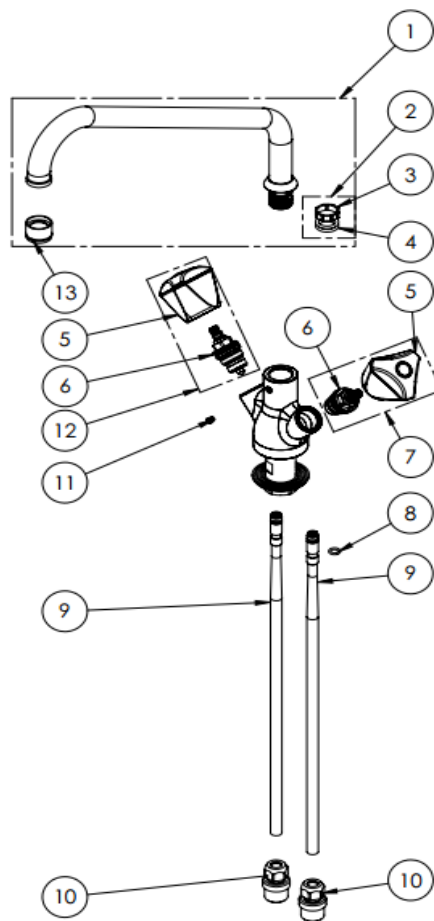

7212.0010

2022

Onderdelen informatie
Erzatzteil information
Spare part information
Information de pièces

| POS: | Art.No.: | Omschrijving: | Aantal: |
|------|-----------|--|---------|
| 1 | 9336.0774 | SWING NOZZLE Ø20x300 h.150 | 1 |
| 2 | | #2 OR+#1 SWIVEL SLEEVE KIT FOR FAUCET/OUTLET | 1 |
| 3 | | SWIVEL SLEEVE | 1 |
| 4 | 9336.0045 | O-Ring 119 (Ø 15,08 x 2,62mm) EPDM 70 | 1 |
| 5 | 9336.0200 | 3Pe HANDLE W. COLOR CODED INDEX (BLEU) | 1 |
| 5A | 9336.0195 | 3Pe HANDLE W. COLOR CODED INDEX (RED) | 1 |
| 6 | 9336.0880 | G1/2" COMPRESSION HEADWORK | 1 |
| 7 | | COMPLETE HANDLE W.BLUE CODED INDEX +HEADWORK KIT | 1 |
| 8 | | O-RING 106 (Ø6.75x1.78), EPDM 70 | 1 |
| 9 | 9336.0105 | Copper Pipe with O-RING | 2 |
| 10 | | Compression Male G1/2 fitting | 2 |
| 11 | 9336.0850 | SPOUT SCREW (short) | 1 |
| 12 | | COMPLETE HANDLE W.RED CODED INDEX +HEADWORK KIT | 1 |

| POS: | Art.No.: | Omschrijving: | Aantal: |
|------|-----------|-------------------------|---------|
| 13 | 9998.3435 | STREAM REGULATOR OUTLET | 1 |