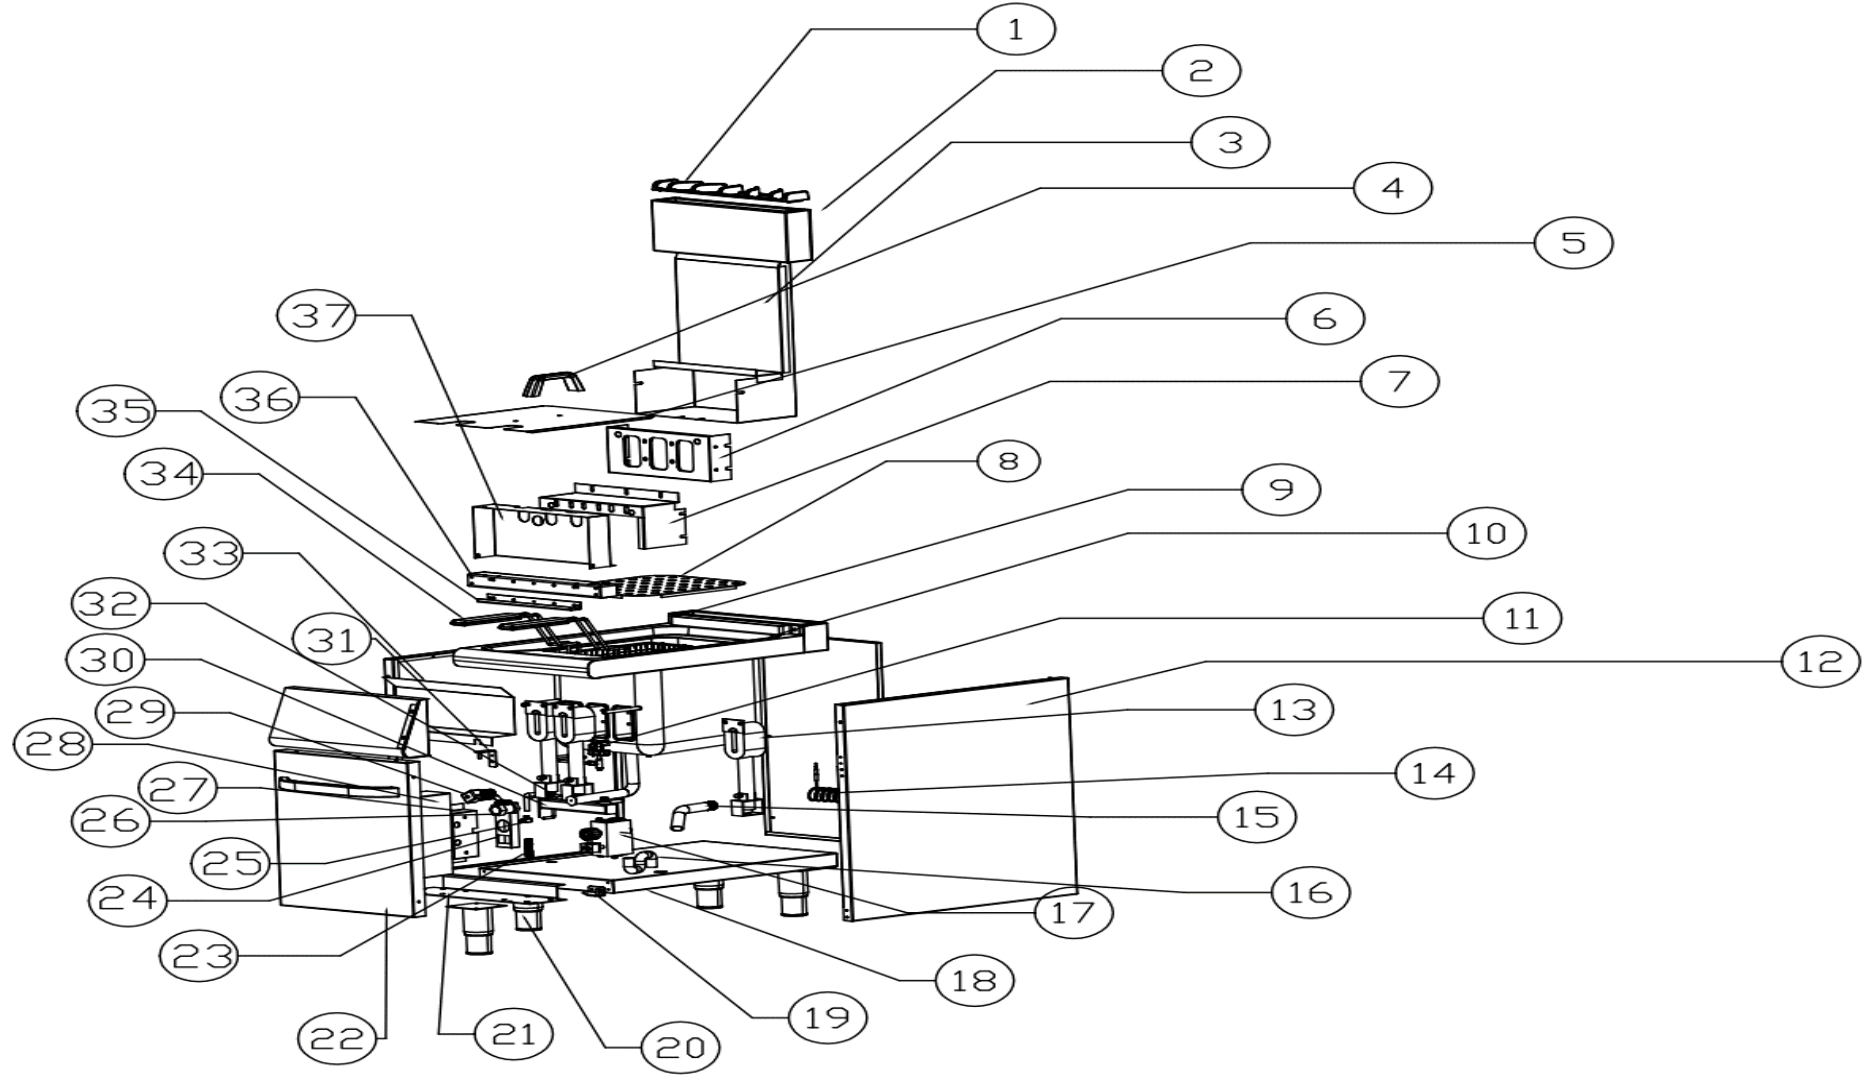

7178.0510

Onderdelen informatie
Erzatzteil information
Spare part information
Information de pièces

POS:	Art.No.:	Omschrijving:	Aantal:
1	CS9289.0280	Cast Iron Chimney	
2		Long Chimney	
3		Chimney Part	1
4	CS9289.0205	Lid Handle	1
5		Lid	
6		Tank Front Isolation	
7		Burner Fixing Part	
8		Basket Strainer	
9		Basket Hinge	1
10		Work Top	
11		Pilot Y type	
12		Side Panel	1
13	CS9289.0525	Burner	1
14	CS9289.0080	Thermocouple 80 cm	1
15		Oil Drain Pipe	1
16		Flex Metal 1/2"	1
17	CS9163.0260	Minisit Gas Valve 110-190°C	1
18		Bottom Panel	1
19		Bottom Hinge	1
20	CS9289.0405	Adjustable Legs	4
21		Legs Fixing Part	4
22		Door	1
23		Gas Inlet Nipple 85MM	1
24	CS9000.0110	Minisit Igniter +Lid	1
25	CS9289.0180	Minisit Thermocouple Switch	1
26	CS9289.0690	Drain Valve 3/4"	1
27		Minisit Fixing Part	1
28		Minisit Lid Part	1
29	CS9289.0170	Limit Thermostat 238°C	1
30	CS9289.0530	Gas Tank	1
31		Top Hinge	1
32	CS9289.0355	Injector Ø 1.60 NG	1
32A	CS9289.0545	Injector Ø 1.00 LPG	1
33		Front Panel Isolation	1
34	CS9289.0550	Basket	2
35		Fixing Part	1
36		Ön Fixing Part	1
37		Burner Front Isolation Lid	1