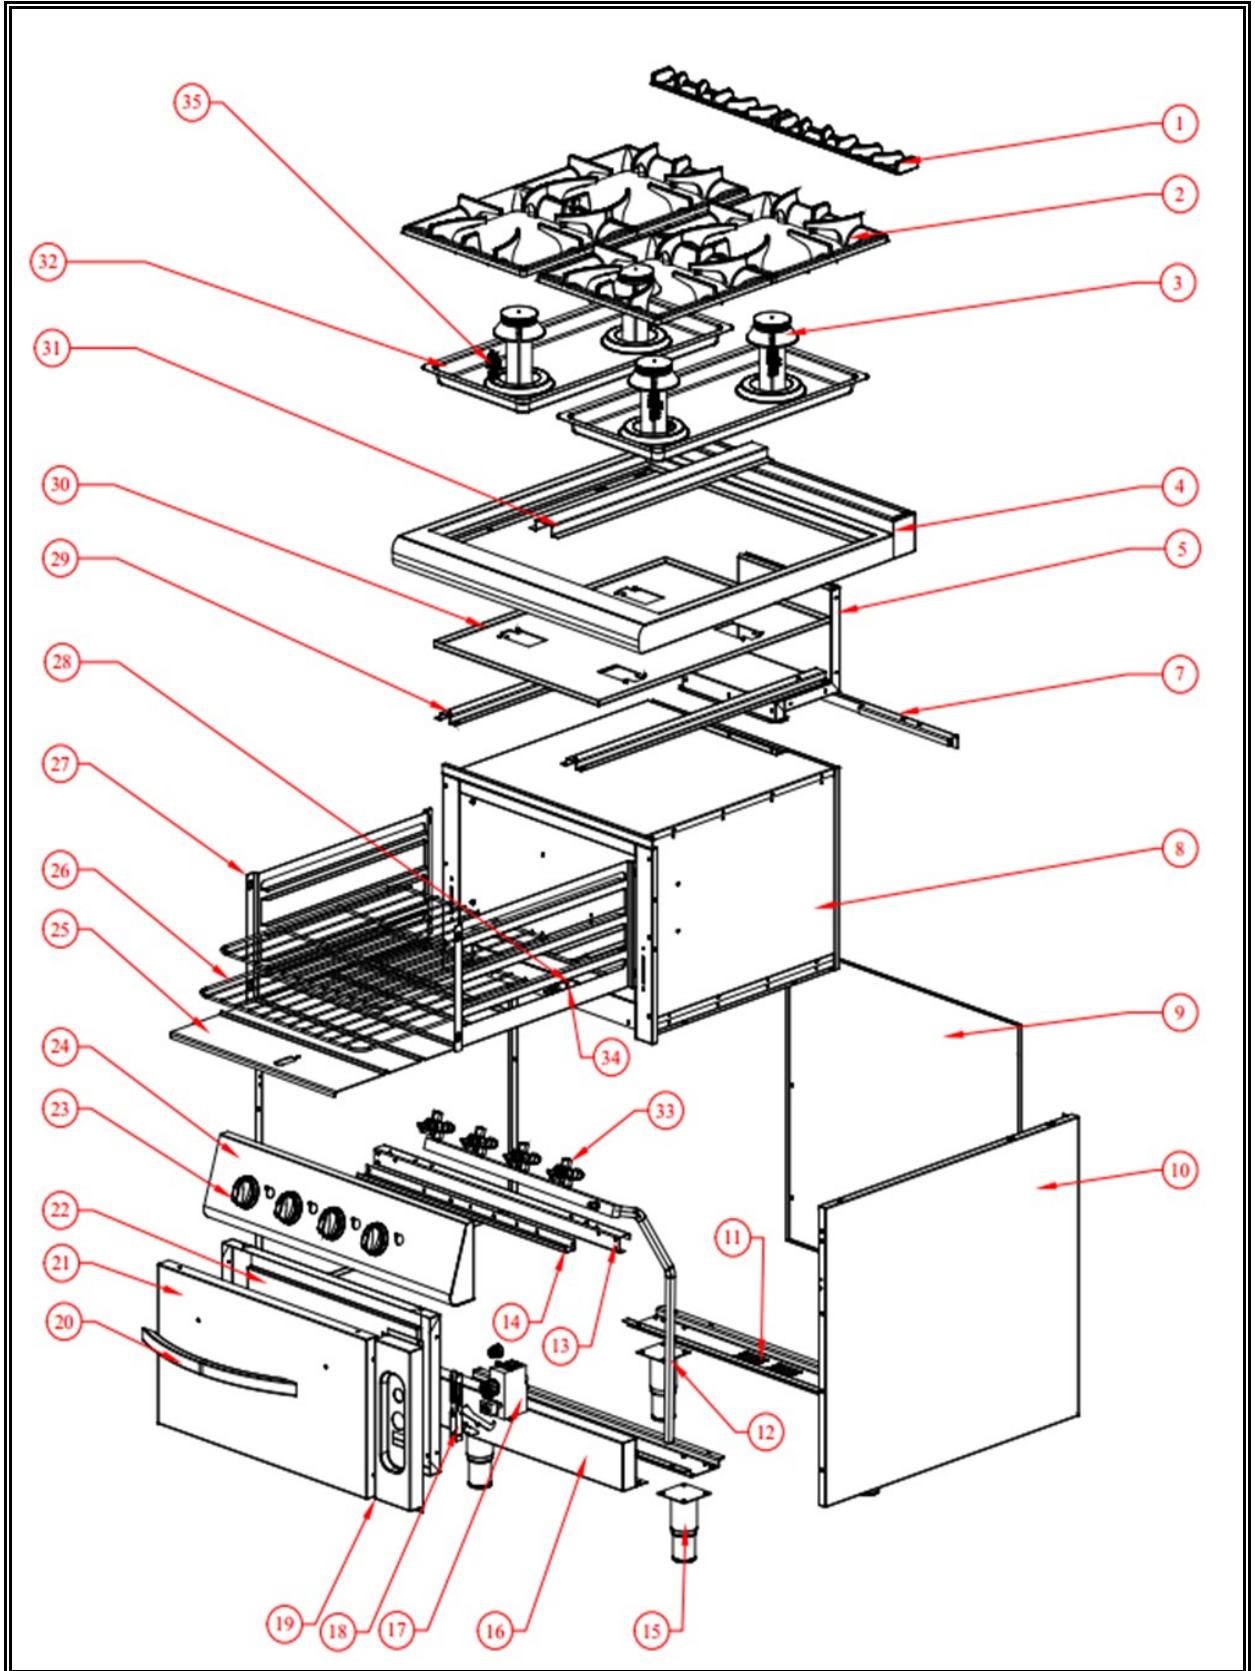

**7178.0415**

Onderdelen informatie  
Erzatzteil information  
Spare part information  
Information de pièces

POS:	Art.No.:	Omschrijving:	Aantal:
1	9289.0280	Iron Cast Chimney	2
2	9289.0275	Top Grate of Cooker	4
3	9289.0270	Burners	4
4		Worktop	1
5		Oven Chimney	1
7		Burner Support Part	1
8		Oven	1
9		Back Panel	1
10		Right Side Panel	1
11		Legs Fixing Part	2
12	9289.0415	Gas Tank	1
13		Front Support	1
14		Front Panel Fixing Part	1
15	9289.0405	Adjustable Legs	4
16		Nether Panel	1
17	9289.0435	Oven Gas Valve	1
18	9289.0445	Oven Hinge	1
19		Front Side Panel	1
20	9289.0450	Door Handle	1
21		Door Outer Part	1
22		Door Inner Part	1
23	9289.0660	Knob	4
24		Front Panel	1
25		Bottom Plate	1
26	9289.0420	Oven Grate	1
27		Oven Grate Sliders	2
28	9289.0730	Pilot	1
29		Burner Support Part	2
30		Heaters Fixed Part	1
32		Oil collector Sheet	2
33	9289.0075	Gas Valve	4
34	9289.0430	Oven Burner	1
35	9289.0710	Pilot	4