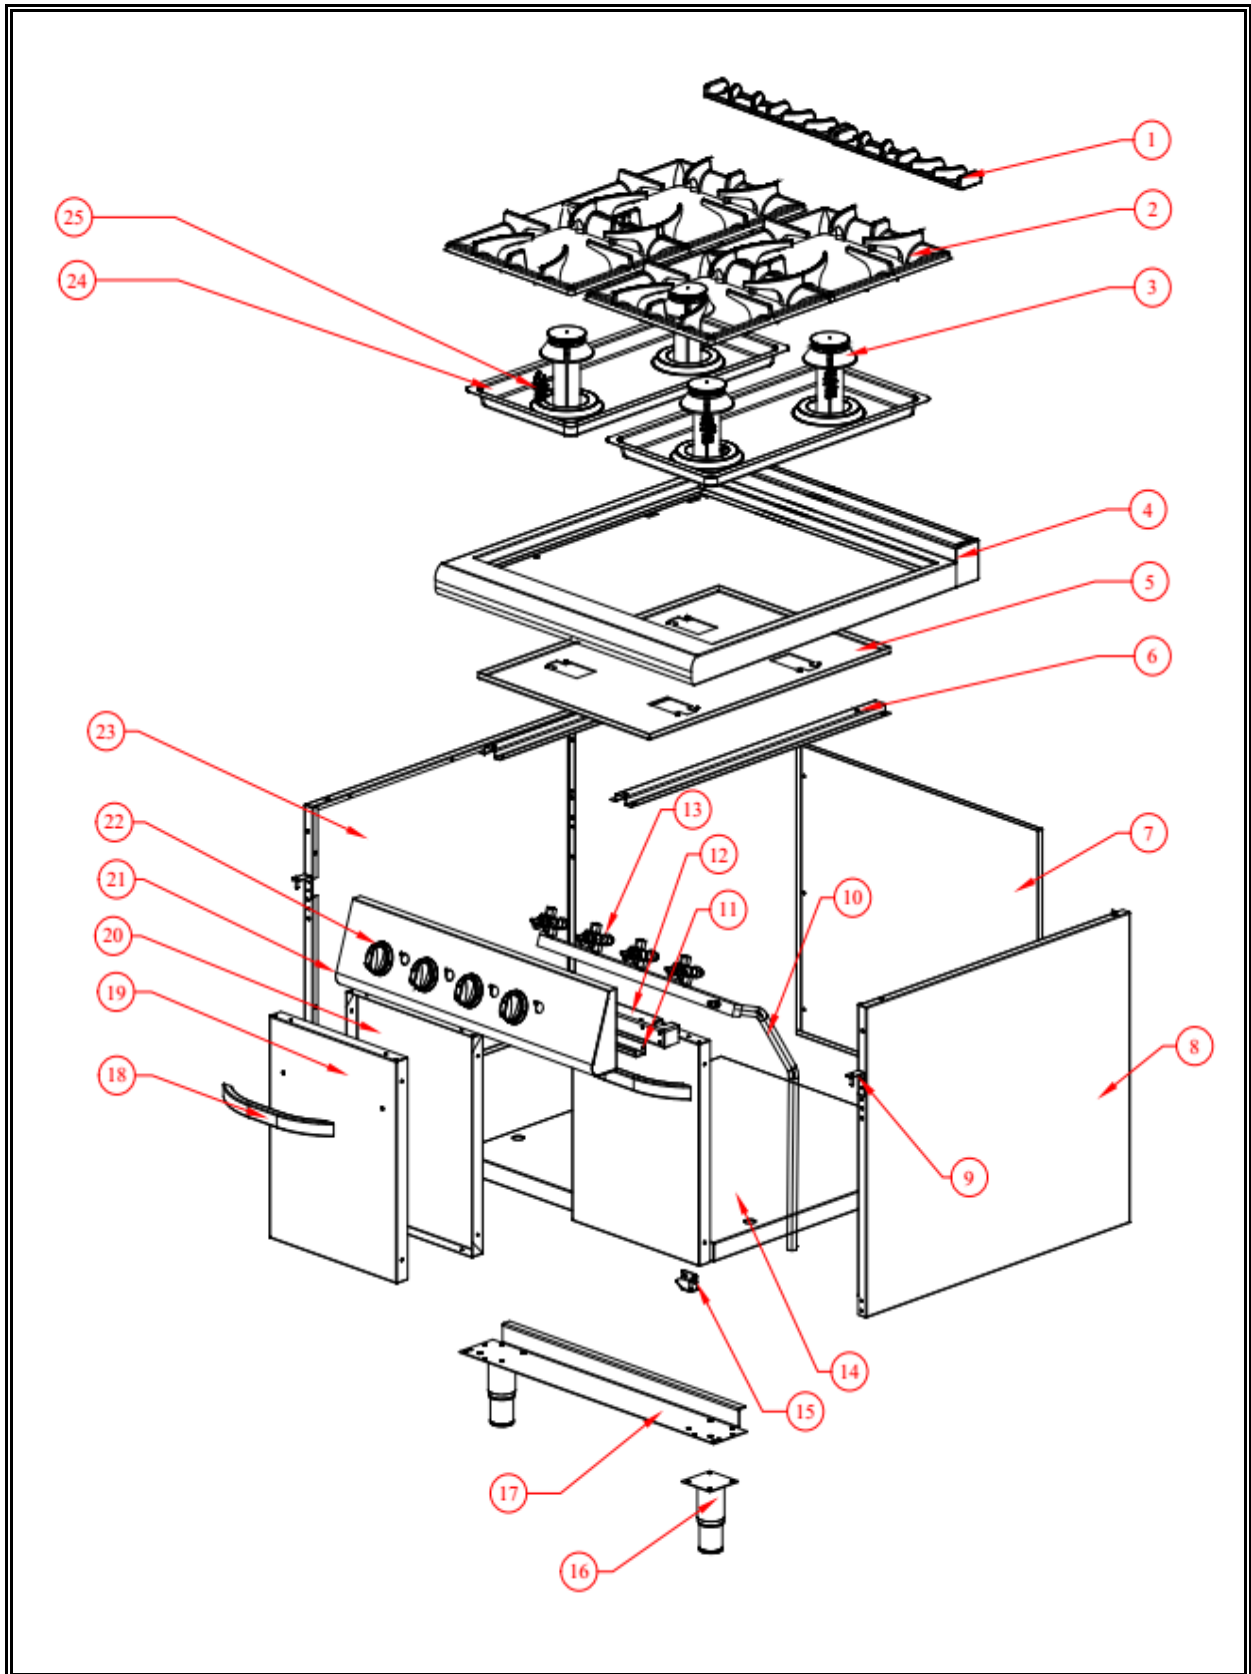

**7178.0405**

Onderdelen informatie  
Erzatzteil information  
Spare part information  
Information de pièces

POS:	Art.No.:	Omschrijving:	Aantal:
1	9289.0280	Iron Cast Chimney	2
2	9289.0275	Top Grate of Cooker	4
3	9289.0270	Burners	4
4		Worktop	1
5		Heaters Fixed Part	1
6		Burner Support Part	2
7		Back Panel	1
8		Right Side Panel	1
9		Upper Hinge	1+1
10	9289.0415	Gas Collector	1
11		Front Panel Fixing Part	1
12		Front Support	1
13	9289.0075	Gas Valve	4
14		Bottom Table	1
15		Nether Hinge	1+1
16	9289.0405	Adjustable Legs	4
17		Legs Fixing Part	2
18	9289.0410	Door Handle	2
19		Door Outer Part	2
20		Door Inner Part	2
21		Front Panel	1
22	9289.0660	Knob	4
23		Left Side Panel	1
24		Oil Collector Sheet	1
25	9289.0720	Pilot	4