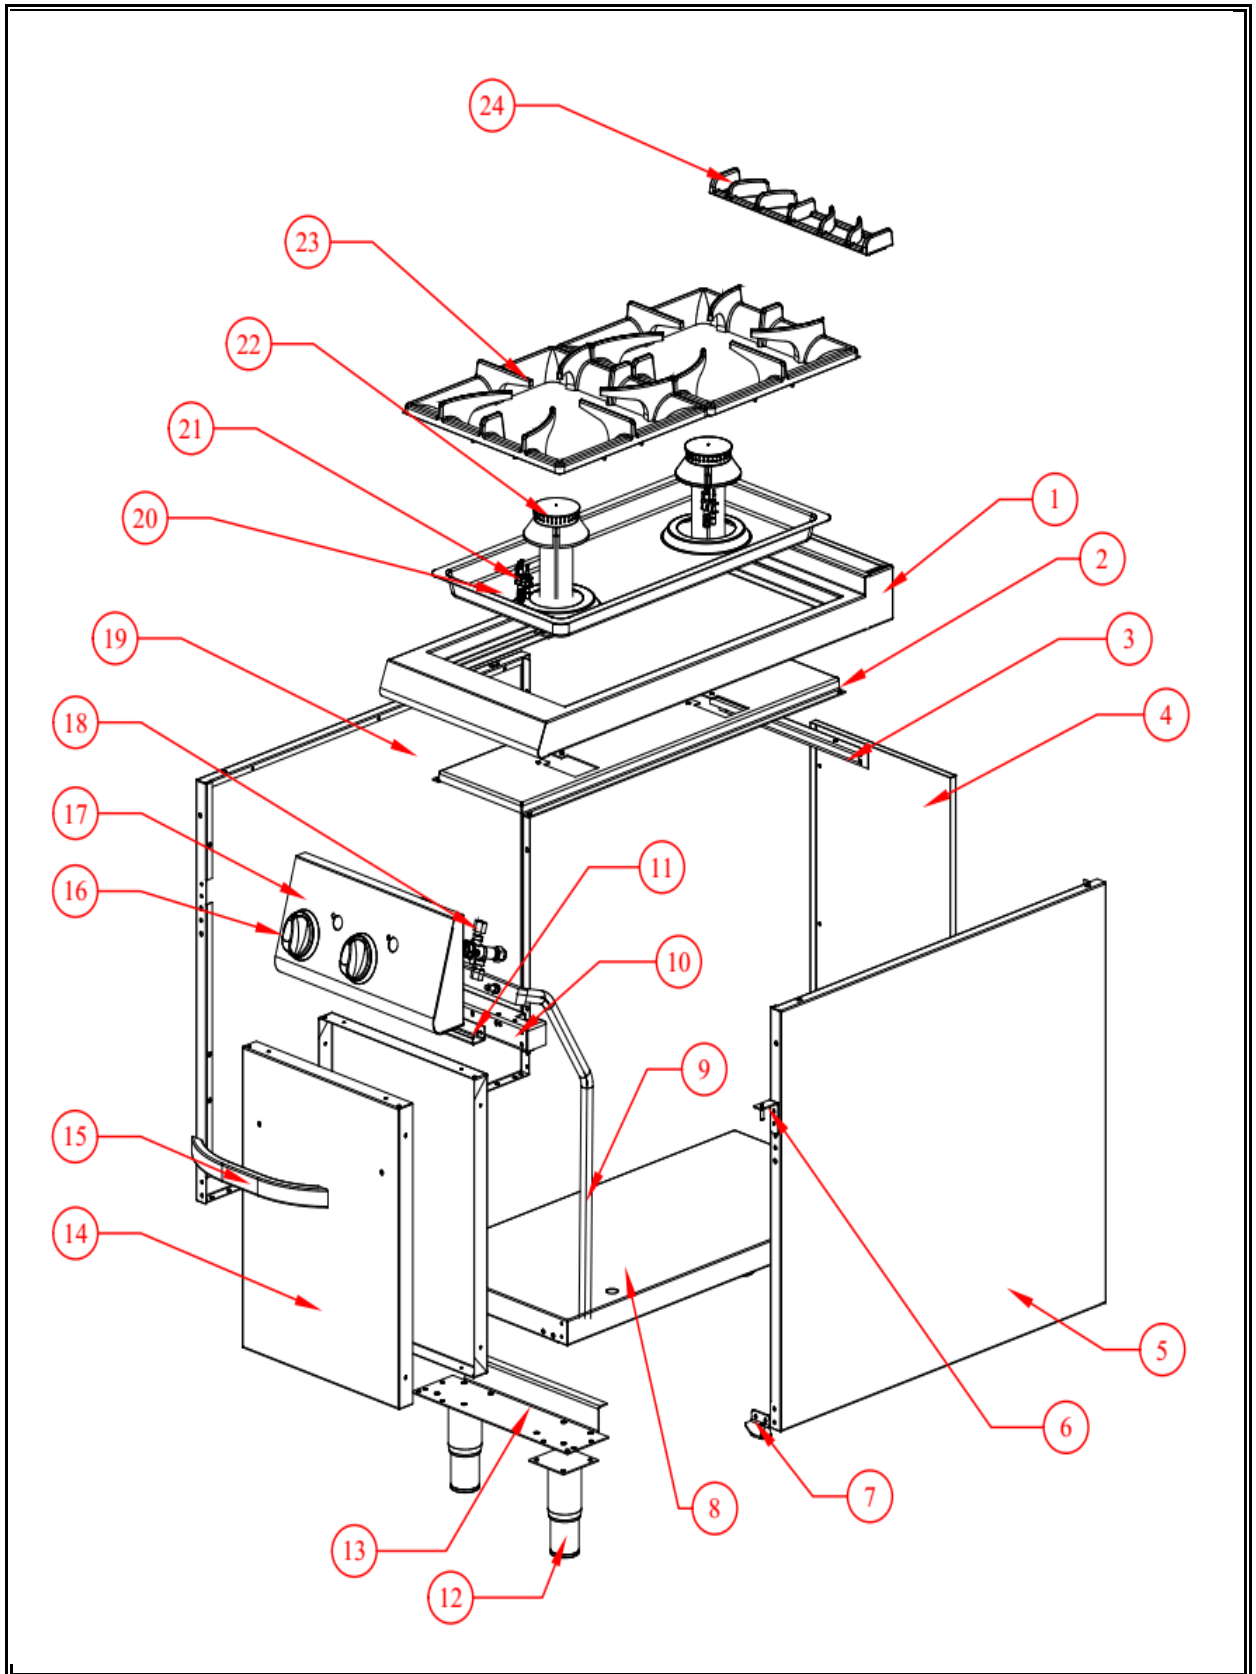

7178.0400

Onderdelen informatie
Erzatzteil information
Spare part information
Information de pièces

POS:	Art.No.:	Omschrijving:	Aantal:
1		Worktop	1
2		Buner Fixed Part	1
3		Burner Support Part	1
4		Back Panel	1
5		Right Side Panel	1
6		Upper Hinge	1
7	CS9162.0181	Nether Hinge	1
8		Bottom Table	1
9	CS9289.0400	Gas Collector	1
10		Front Support	1
11	CS9162.1756	Front Panel Fixing Part	1
12	CS9289.0405	Adjustable Legs	4
13		Legs Fixing Part	2
14		Door Outher Part	1
15	CS9289.0410	Door Handle	1
16	CS9289.0650	Knob	2
17		Front Panel	1
18	CS9289.0075	Gas Tap	2
19		Side Panel Left	1
20		Oil Collector Sheet	1
21	CS9289.0710	Pilot Burner	2
22	CS9289.0270	Burners	2
23	CS9289.0275	Top Grate of Cooker	2
24	CS9289.0280	Cast Iron Chimney	1
A	CS9289.0080	THERMOCOUPLE PLAIN 800mm	2
B	CS9289.0085	INJECTOR M8*Ø1,20 mm	2
C	CS9289.0290	INJECTOR M8*Ø1,90 mm	2