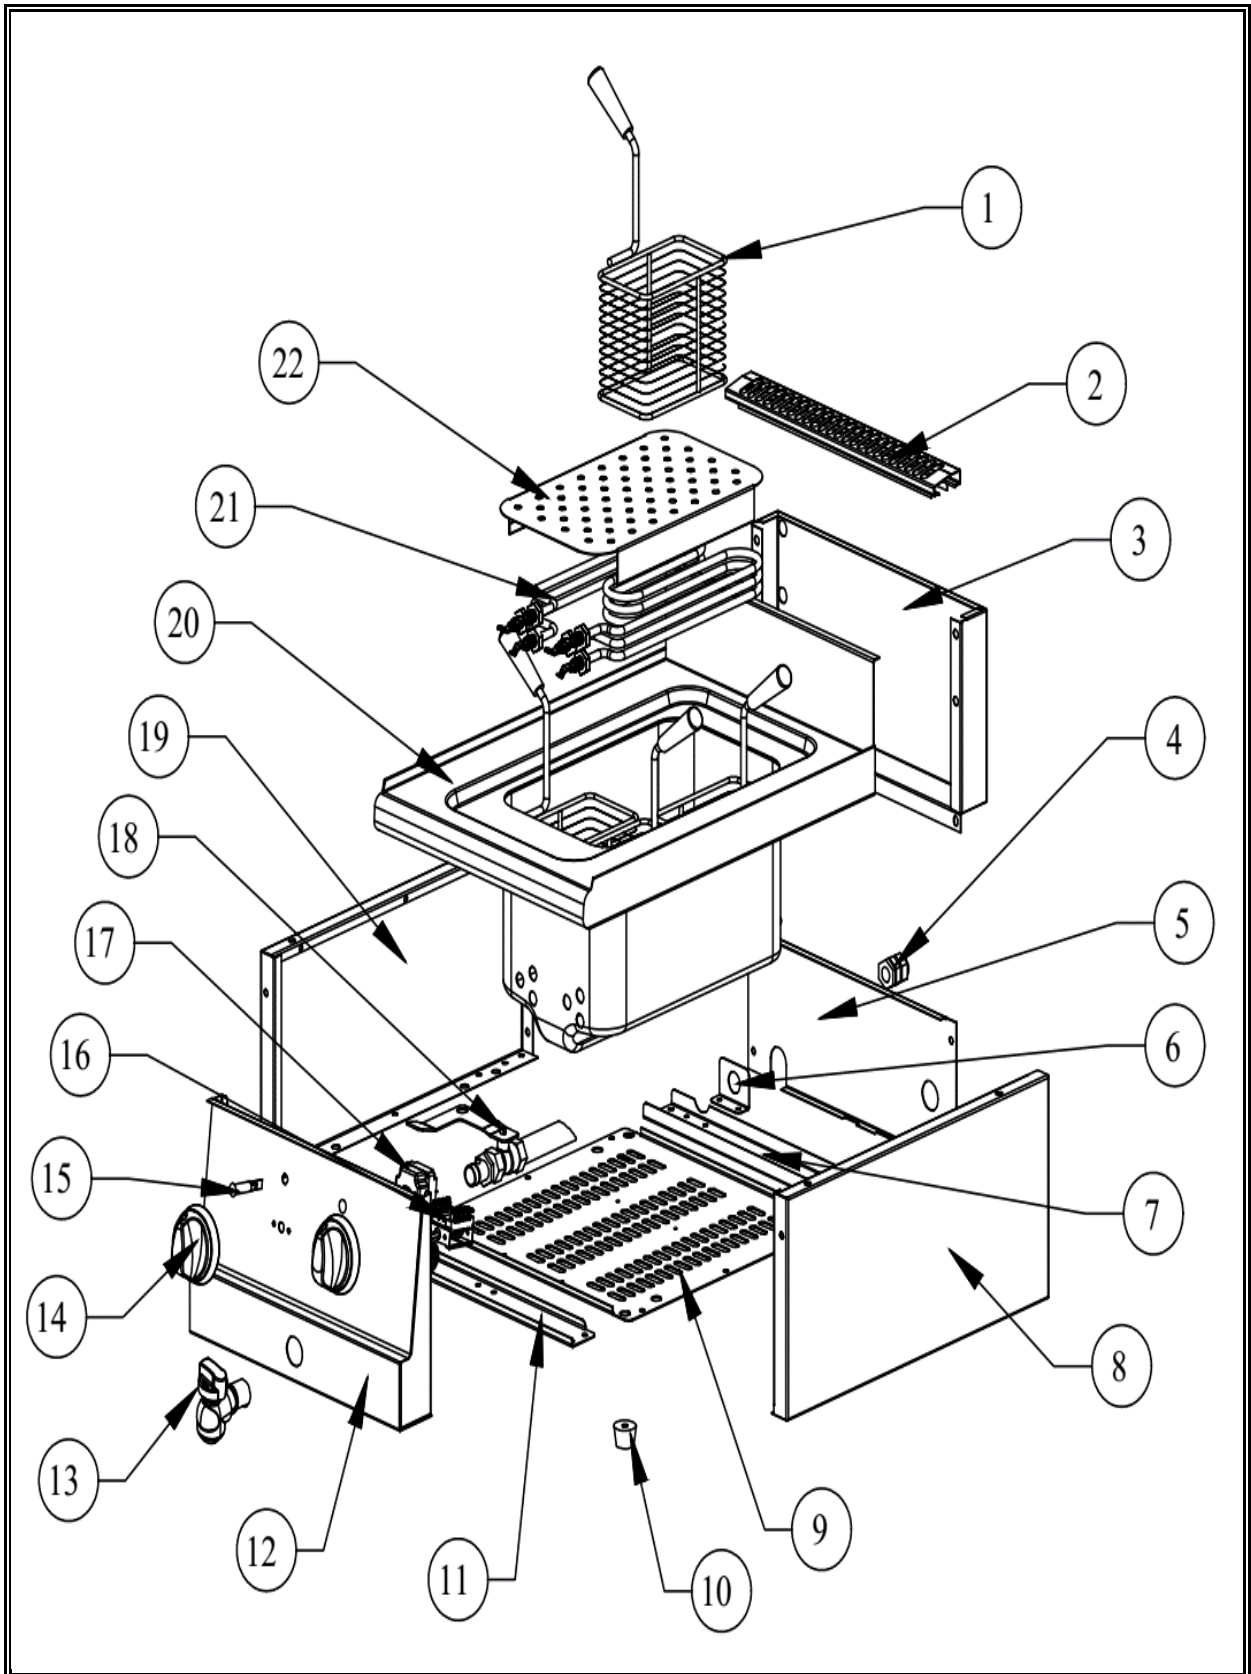

7178.0300

Onderdelen informatie
Erzatzteil information
Spare part information
Information de pièces

POS:	Art.No.:	Omschrijving:	Aantal:
1	9289.0590	Basket Handle	4
2	9289.0280	Chimney	1
3		Back Pannel	1
4	9289.0055	Cable Gland	1
5		as Instalation Fixing P	a 1
6		Cable Fixing Part	1
7	9289.0145	Contactator	1
8		Side Panel Right	1
9		Bottom Table	1
10	9289.0030	Adjustable Legs	4
11		Front Support	1
12		Front Panel	1
13	9289.0695	Tap	1
14	9289.0650	Knob	2
15	9289.0260	Thermostat	1
16	9289.0130	Main Switch	1
17	9289.0050	Light Indicator	2
18		Side Panel Left	1
19		Worktop	1
20	9289.0385	Heaters	1
21		Basket Bottom Part	1
22		Small Basket	2
23		Big Basket	1