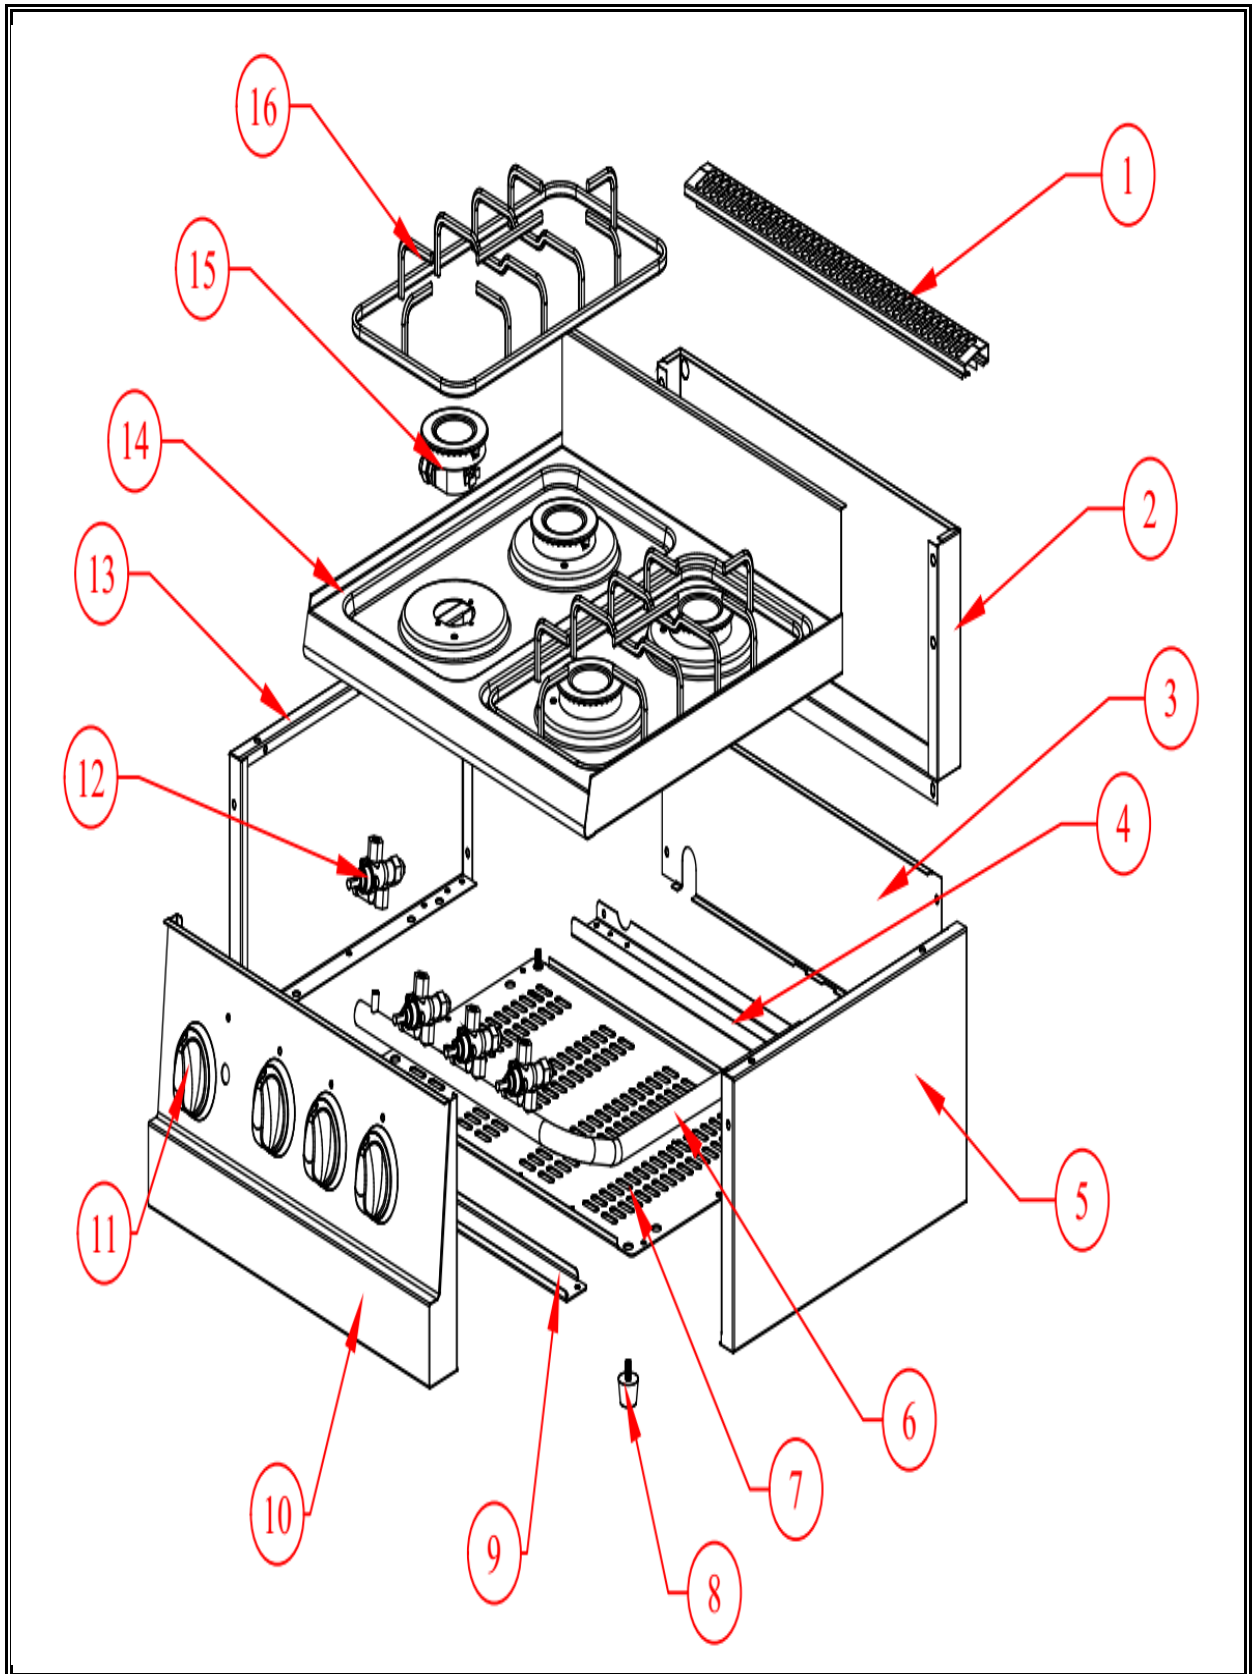

**7178.0200**

Onderdelen informatie  
Erzatzteil information  
Spare part information  
Information de pièces

POS:	Art.No.:	Omschrijving:	Aantal:
1	CS9289.0280	Chimney	1
2		Worktop Back Part	1
3		Back Panel	1
4		Fixing Part	1
5		Right Side Panel	1
6	CS9289.0285	Gas Tank	1
7		Bottom Table	1
8	CS9289.0030	Legs	4
9		Front Support	1
10		Front Panel	1
11	CS9289.0650	Knob	2
12	CS9289.0075	Gas Valve	2
13		Left Side Panel	1
14		Worktop	1
15	CS9289.0270	Burners	2
16	CS9289.0275	Enamelled Grates	2
A	CS9289.0080	Thermokoppel	2
B	CS9289.0085	Injector M8xØ1,20mm	2
C	CS9289.0290	Injector M8xØ1,90mm	2