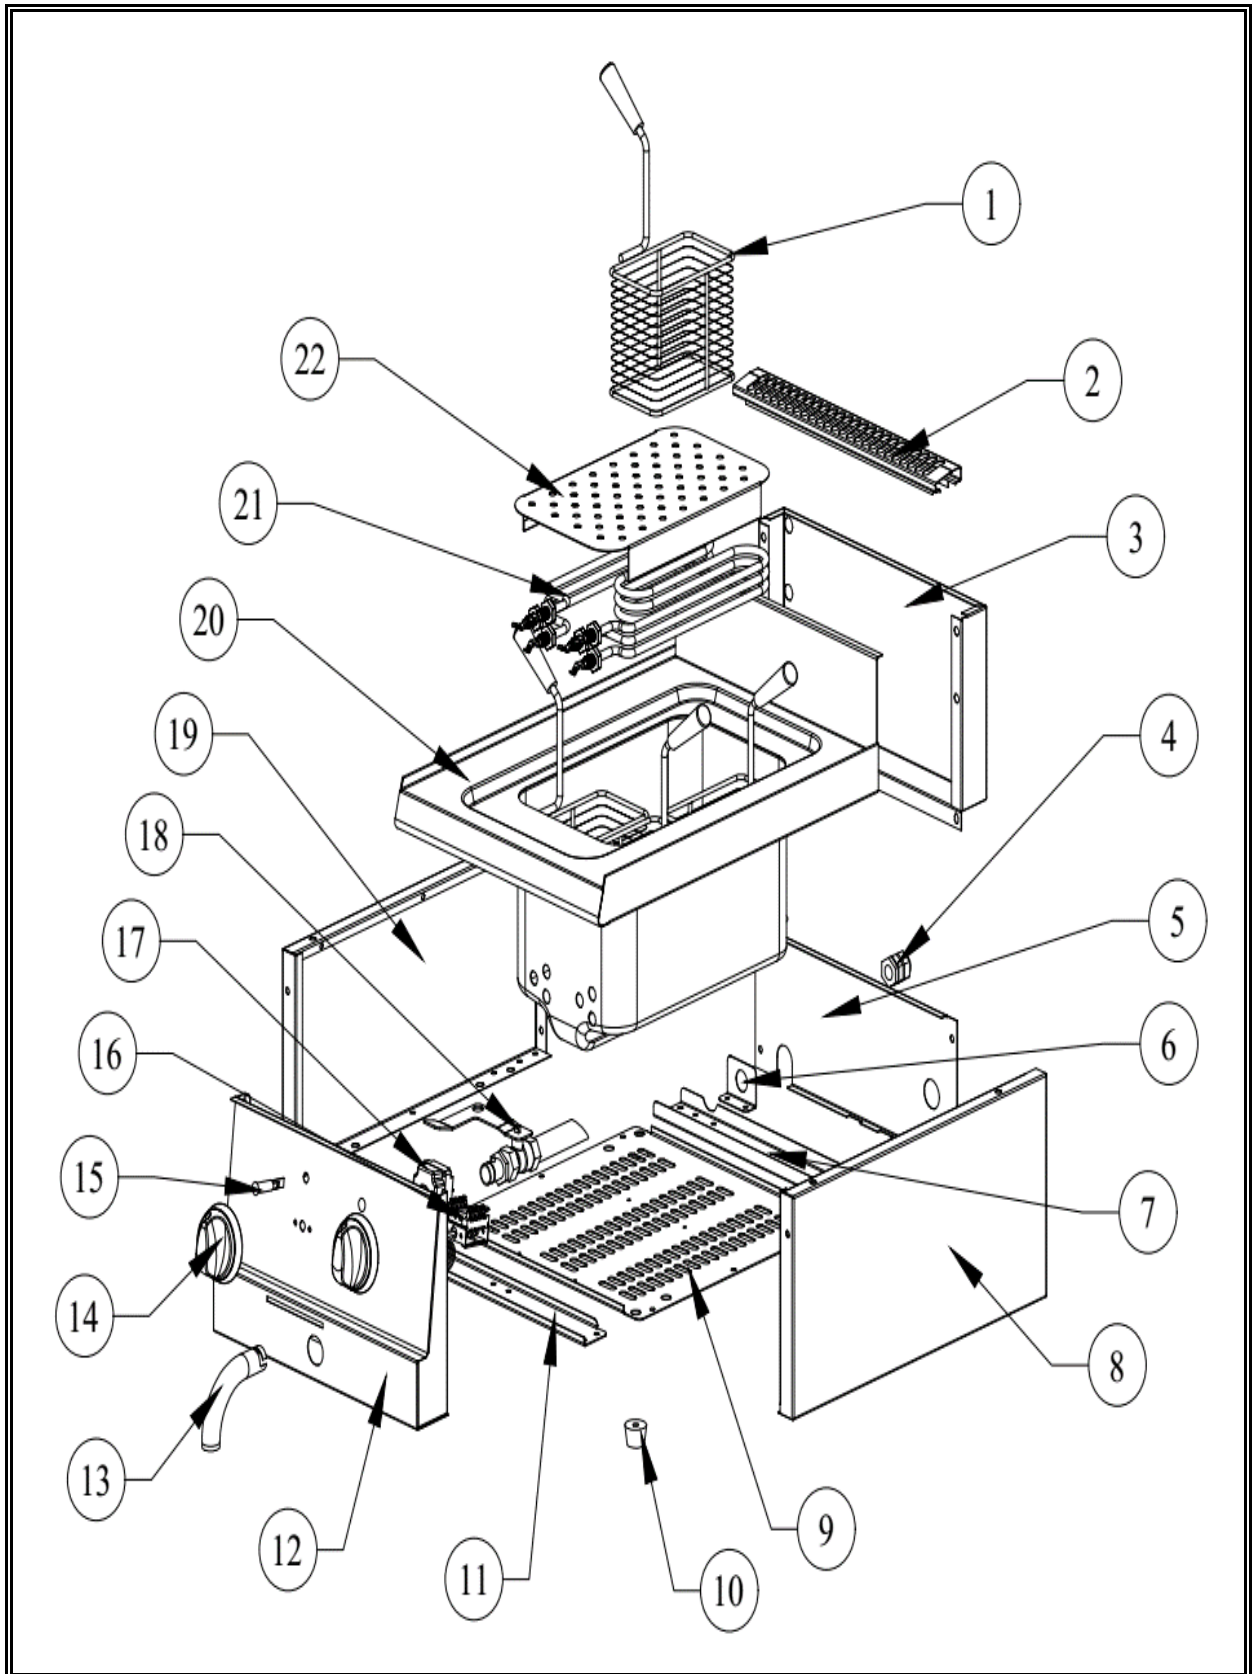

**7178.0105**

Onderdelen informatie  
Erzatzteil information  
Spare part information  
Information de pièces

<b>POS:</b>	<b>Art.No.:</b>	<b>Omschrijving:</b>	<b>Aantal:</b>
1	7178.9030	Basket	1
2		Chimney	1
3		Worktop Back Part	1
4		Cable Gland	1
5		Back Pannel	1
6		Cable Fixing Part	1
7		Elc. Instalation Fixing Part	1
8		Side Panel Right	1
9		Bottom Table	1
10	9289.0030	Adjustable Legs	4
11		Front Panel Fixing Part	1
12		Front Panel	1
13	9289.0690	Emptying Valve	1
14	9289.0650	Knob	2
15	9289.0050	Light Indicator	2
16	9289.0130	Main Switch	2
17	9289.0170	Limit Thermostat	1
18	9289.0690	Empty Tap	1
19		Side Panel Left	1
20		Worktop	1
21		Heaters	1
22		Basket Base	1