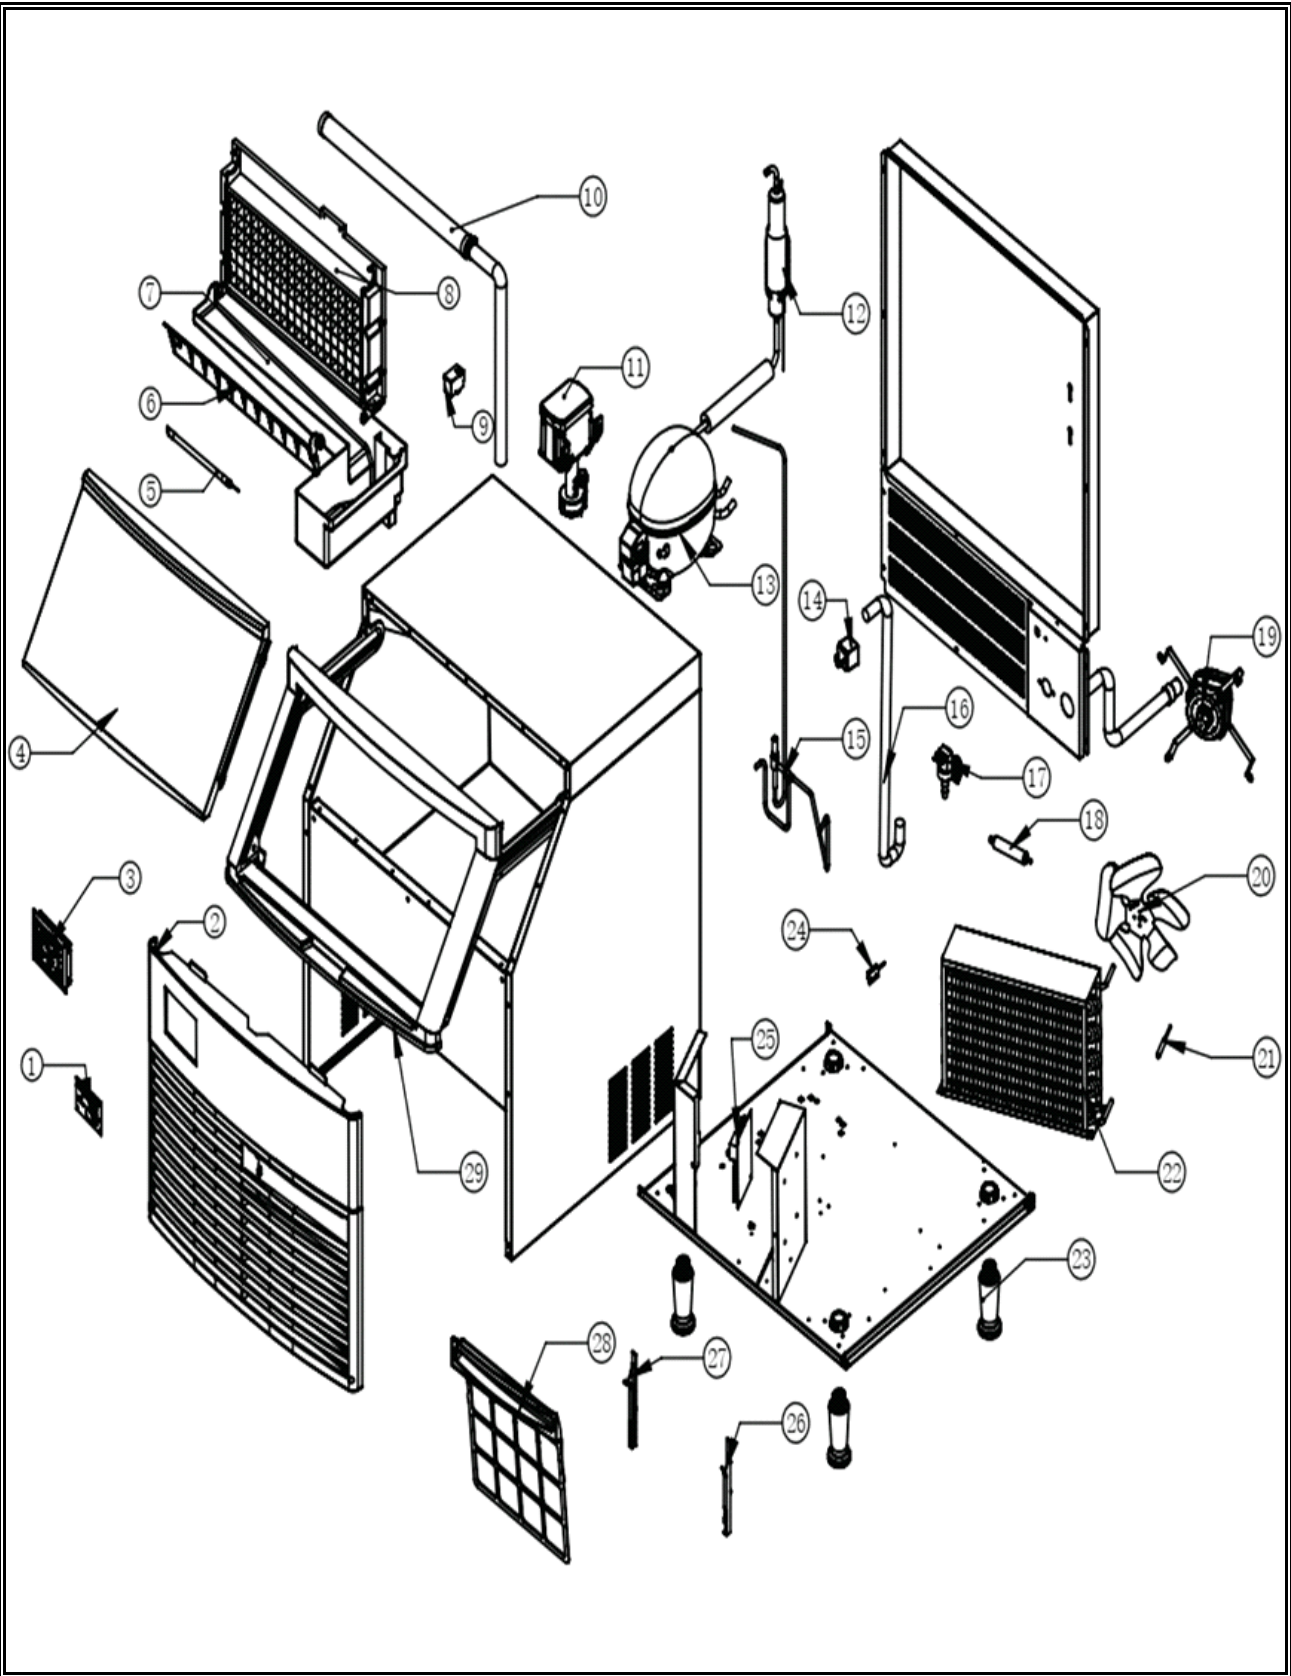

Spare part information

7081.0015

CombiSteel

7081.0015

Spare part list 7081.0015

POS:	Art.No.:	Omschrijving:	Aantal:
1	CS9207.2028	Display Board	
2	**	Front Ventilation Window	
3	**	Control Panel Assembly	
4	**	Blow Molded Door	
5	CS9207.2008	Cold Light 150MM	
6	**	Skateboard	
7	**	Water Sink	
8	CS9207.2046	Evaporator	
9	CS9207.2010	Ice Full Sensor	
10	CS9207.2050	Spray Pipe Assembly	
11	CS9207.2002	Water Pump Assembly	
12	**	Return Air Pipe Assembly -169	
13	CS9168.2045	Compressor NUY9ORA	
14	CS9207.2038	Defrost Valve Coil	
15	**	Exhaust Pipe Assembly	
16	CS9207.2024	Silicone Hose	
17	CS9207.2048	Water Inlet Valve	
18	**	Filter Dryer	
19	CS9207.2040	Fan Motor	
20	**	Fan Blade	
21	CS9207.2020	Condensation Sensor	
22	**	Condenser	
23	CS9207.2042	Feet Assembly	
24	CS9207.2018	LED Light Magnetic Switch	
25	CS9207.2026	PC Board	
26	**	Filter Right Slot	
27	**	Filter Left Slot	
28	CS9207.2052	Ventilated Window Filter	
29	**	Door Frame Assembly	
.		## = Parts cannot be ordered separately.	
.		** = No article number known, must be requested specifically.	