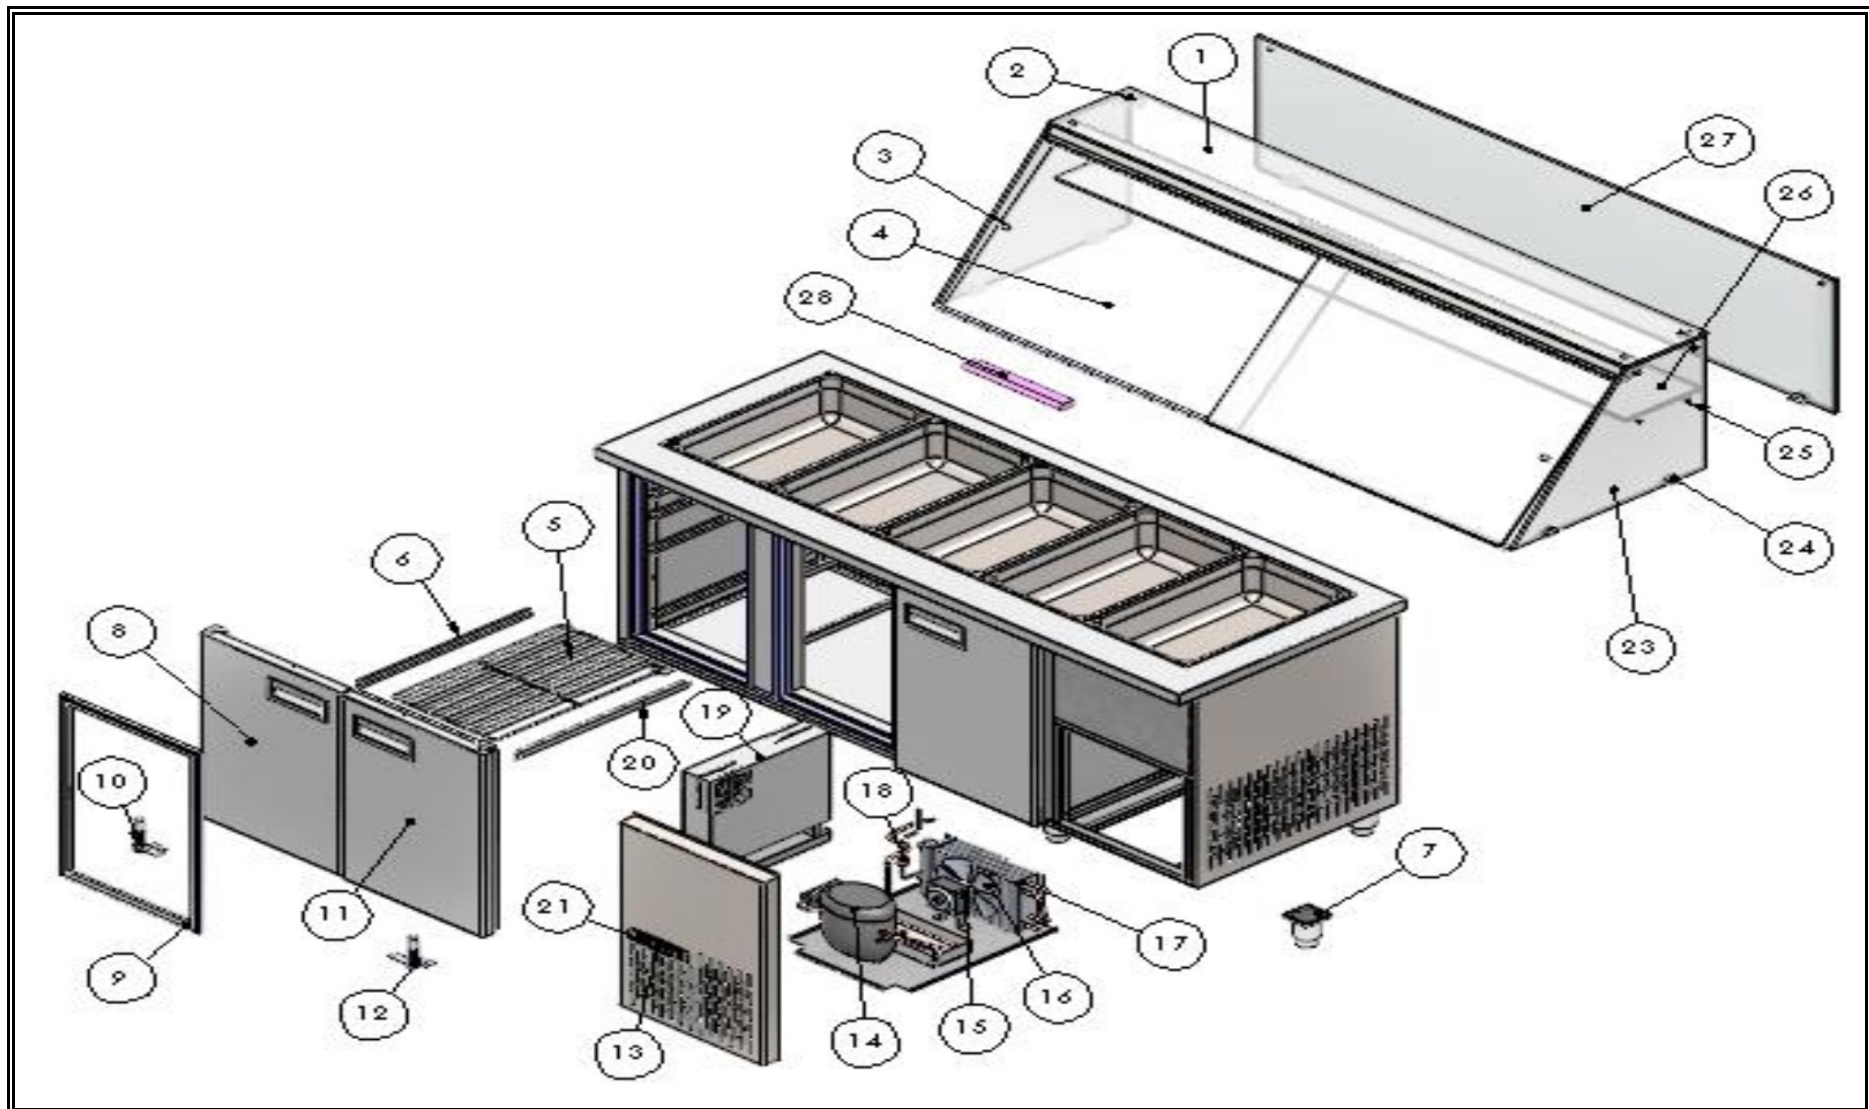

7077.0110

Onderdelen informatie
Erzatzteil information
Spare part information
Information de pièces

POS:	Art.No.:	Omschrijving:	Aantal:
1		TOP GLASS-BS-180-DZ	1
2		GLASS CONNECTING SCREW SET-STD	10
3		PLEXIGLAS HANDLE SET	2
4		PLEXIGLASS COVER-BMC-SLD-180-DZ	2
5		WIRE SHELF-TT62	2
6		SHELF CARRIER-TT62-LEFT	15
7		ADJUSTABLE LEG S/S 100X60	4
8		DOOR-TT-LONG-LEFT	1
9	CS9999.0251	DOOR GASKET-TT-LONG	2
10		DOOR HINGE-STANDARD-LEFT	1
11		DOOR TT LONG-RIGHT	2
12		DOOR HINGE-STANDARD-RIGHT	2
13	CS9999.0243	COOLING CONTROL UNIT-STD	1
14		COMPRESSOR 3/8 HP	1
15	CS9999.0245	FAN MOTOR 73W	1
16		FAN PROPELLER 025	1
17		CONDENSER 1/3	1
18		DRYER-30g	1
19		EVAPORATOR-24BR	1
20		SHELF CARRIER-TT62-RIGHT	15
21	CS9564.0016	ON-OFF BUTTON LARGE	2
23		SIDE GLASS SLD-DZ	2
24		GLASS CARRIER SMALL	6
25		GLASS SHELF CARRIER PIN STD	4
26		SHELF GLASS BS-180-DZ	1
27		FRONT GLASS-BMC/SLD-180-DZ	1
28	CS9999.0249	LED LAMP-13W	1